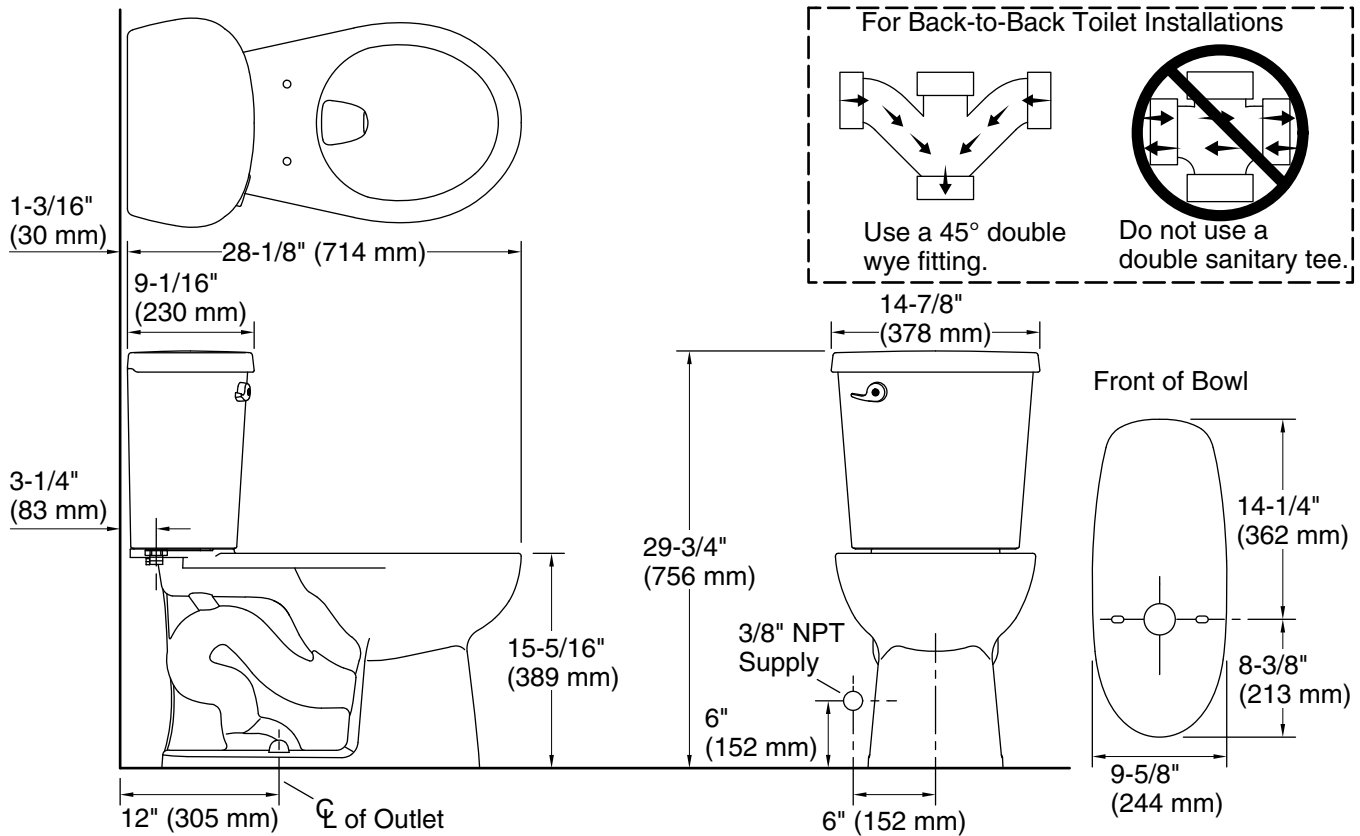

Valton®

Two-piece round-front toilet
402311

Features

- Two-piece design
- Round-front bowl offers an ideal solution for smaller bathrooms and powder rooms
- 1.28 gpf (4.8 lpf)
- Color-matched left-hand white trip lever included
- 2" (51 mm) fully glazed trapway
- Combination consists of the 403377 bowl and 404501 tank
- Pro Force® Plus flushing technology delivers greater flushing power than previous Pro Force® models

Installation

- Standard 12" (305 mm) rough-in
- Three-bolt quick-connect installation
- Seat and supply line sold separately

Recommended Products/Accessories

- K-20111 Brevia™ Quiet-Close™ round-front toilet seat
- K-5420 Low-Profile Bolt Caps
- K-23726 Drain treatment

Included Components

- 404501 1.28 gpf toilet tank

Codes/Standards

- ASME A112.19.2/CSA B45.1
- DOE - Energy Policy Act 1992
- EPA WaterSense®
- California Energy Commission (CEC)
- IAPMO Certification

STERLING® Toilet Limited Warranty

8-10-2024 22:30 - US/CA

Technical Information

All product dimensions are nominal.

- Toilet type: Floor-mount
- Waste Outlet: Floor
- Bowl shape: Round-front
- Flush type: Gravity siphon jet
- Rough-in: 12" (305 mm)