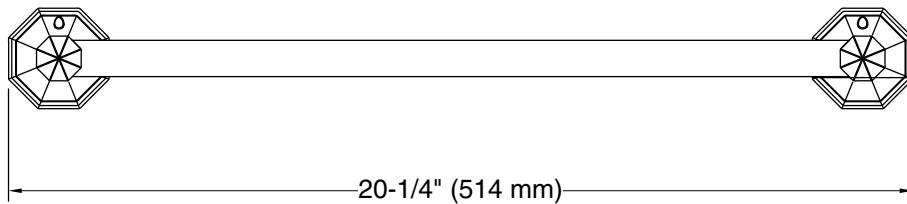

KALLISTA®

For Town by KALLISTA
Shower Door Towel Bar, 18"
P31003-TT

Features

- High-quality solid metal construction for durability and reliability
- Purchase shower door components separately (shower door handle escutcheon P31487-00, shower door handle pull P31487-PL, and shower door handle towel bar P31487-TT) to create 1 of 5 different shower door handle configurations
- For use with 1/2" (13 mm) or 3/8" (10 mm) thick glass

KALLISTA®

For Town by KALLISTA
Shower Door Towel Bar, 18"
P31003-TT

Technical Information

All product dimensions are nominal.

Material: Metal