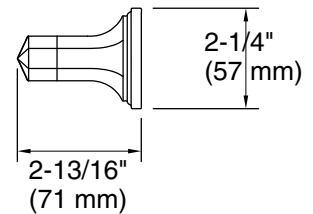

KALLISTA®

For Town by KALLISTA
Shower Door Towel Bar, 18"
P31003-TT

Features

- High-quality solid metal construction for durability and reliability
- Purchase shower door components separately (shower door handle escutcheon P31487-00, shower door handle pull P31487-PL, and shower door handle towel bar P31487-TT) to create 1 of 5 different shower door handle configurations
- For use with 1/2" (13 mm) or 3/8" (10 mm) thick glass

KALLISTA®

For Town by KALLISTA
Shower Door Towel Bar, 18"
P31003-TT

Technical Information

All product dimensions are nominal.

Material: Metal