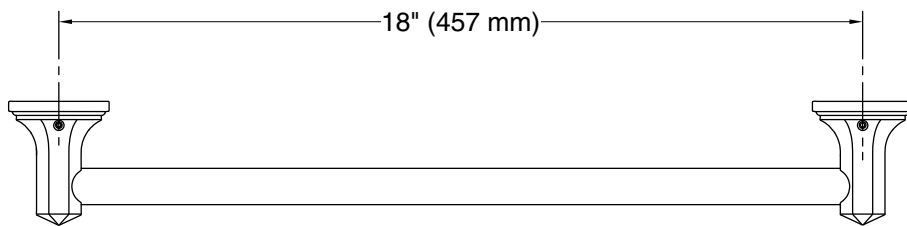

KALLISTA®

For Town by KALLISTA
Shower Door Towel Bar, 18"
P31003-TT

Features

- High-quality solid metal construction for durability and reliability
- Purchase shower door components separately (shower door handle escutcheon P31487-00, shower door handle pull P31487-PL, and shower door handle towel bar P31487-TT) to create 1 of 5 different shower door handle configurations
- For use with 1/2" (13 mm) or 3/8" (10 mm) thick glass

Installation

- Includes hex wrench for installation

Recommended Products/Accessories

P21540-G Air-Induction ECO Rain Showerhead
P21441-00 Rain Showerhead Arm
P30801-00 4" cabinet pull
P22727-00 Bath Spout

KALLISTA®

For Town by KALLISTA
Shower Door Towel Bar, 18"
P31003-TT

Technical Information

All product dimensions are nominal.

Material: Metal