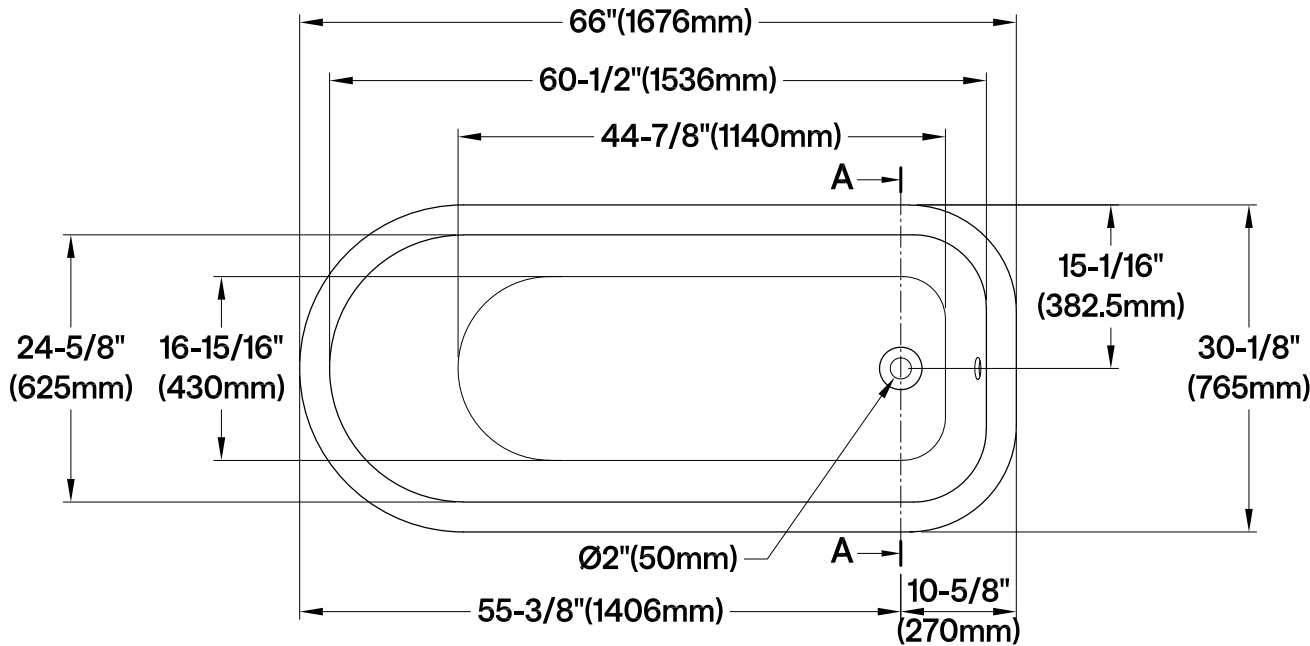

NHVCTND673123T0,1,2,5,7,8

66" Cast Iron Clawfoot Tub

M10 x 20 (4 pcs)
 ■■■■

Section A-A