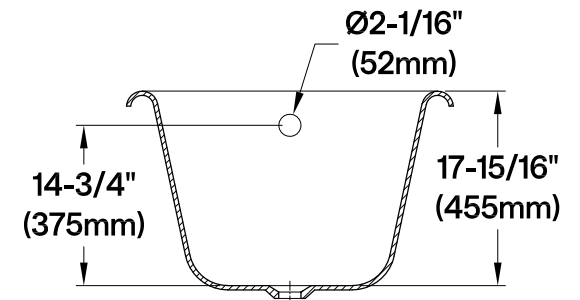

NHVCTND673123T0,1,2,5,7,8

66" Cast Iron Clawfoot Tub

M10 x 20 (4 pcs)
 ■■■■

Section A-A