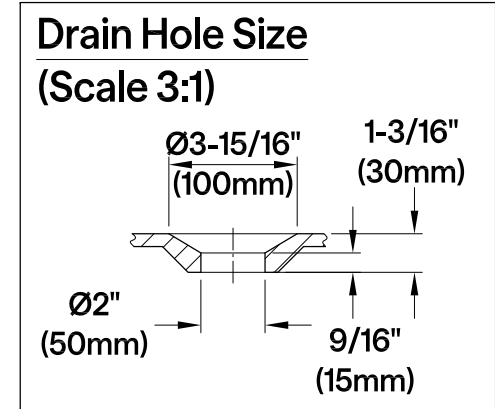

NHVCTND673123T0,1,2,5,7,8

66" Cast Iron Clawfoot Tub

M10 x 20 (4 pcs)
 ■■■■

Section A-A