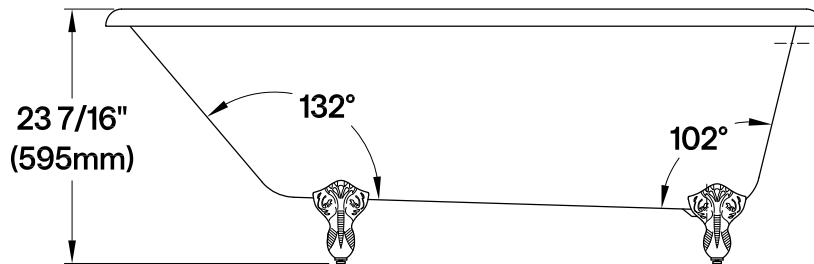

NHVCTND673123T0,1,2,5,7,8

66" Cast Iron Clawfoot Tub

M10 x 20 (4 pcs)
 ■■■■

Section A-A