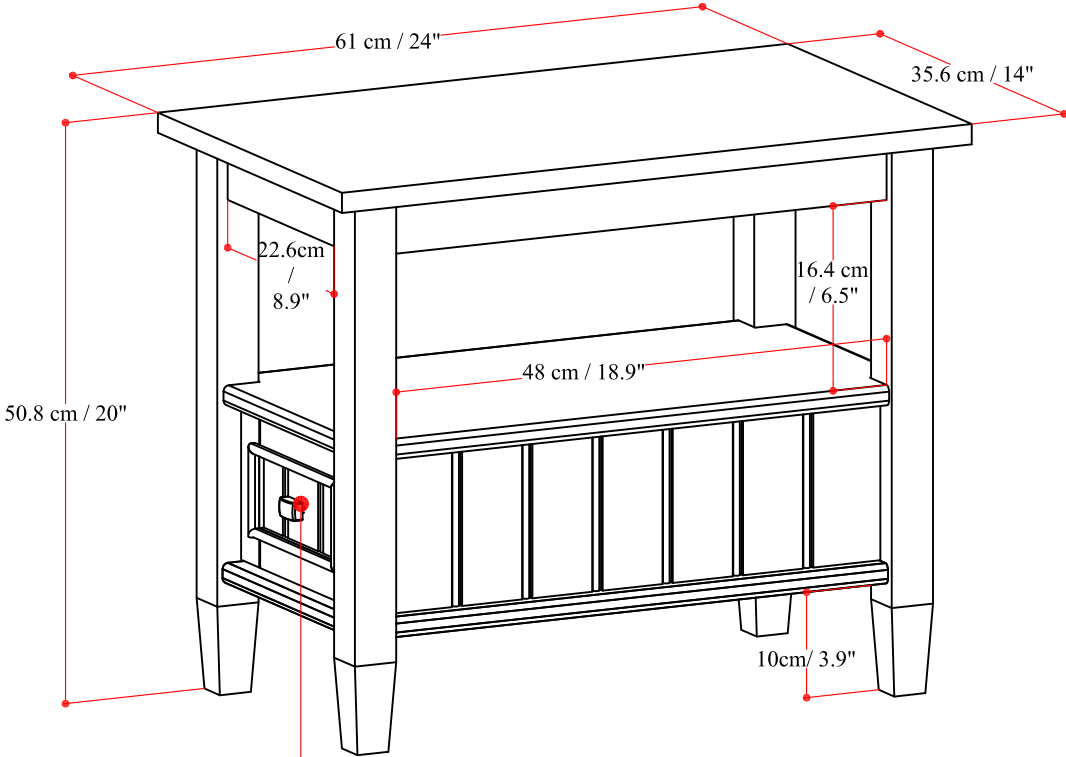

LEV NARROW END TABLE

Inner drawer: W17 cm / 6.7" x
D33.3 cm / 13.1" x H8.7 cm / 3.4" x 1pc

Net Weight : 24.7 (lb)