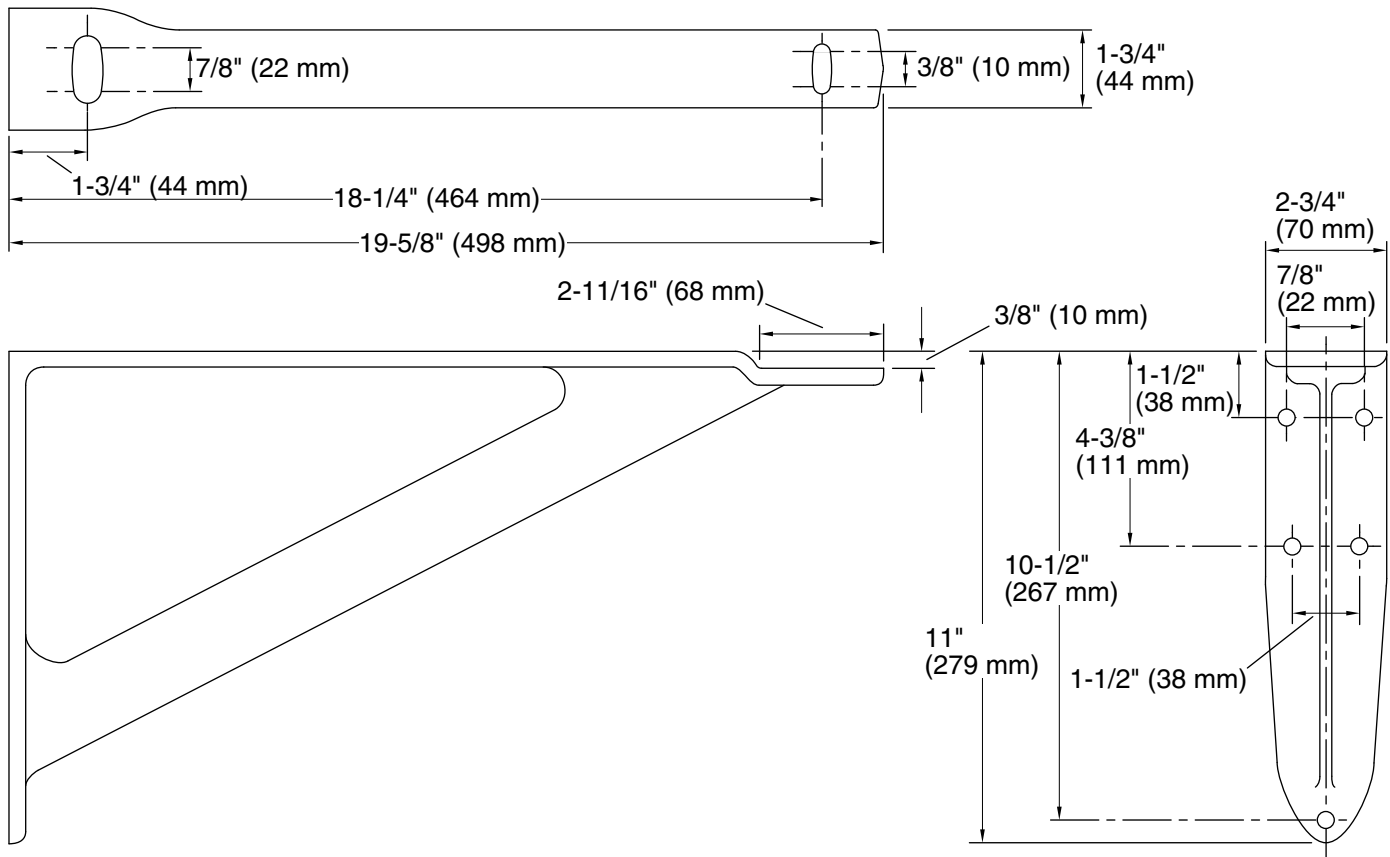

Hollister™ Gilford™

Wall-Mount Sink Brackets

K-1814-P

Features

- Set of two brackets.
- Constructed of KOHLER® Enameled Cast Iron.

Installation

- Wall-mount.

Recommended Products/Accessories

K-23723 Faucet cleaner

Codes/Standards

None Applicable

KOHLER® One-Year Limited Warranty

See website for detailed warranty information.

Technical Information

All product dimensions are nominal.

Installation Type: Wall-mount

Material: Metal

Notes

Install this product according to the installation guide.