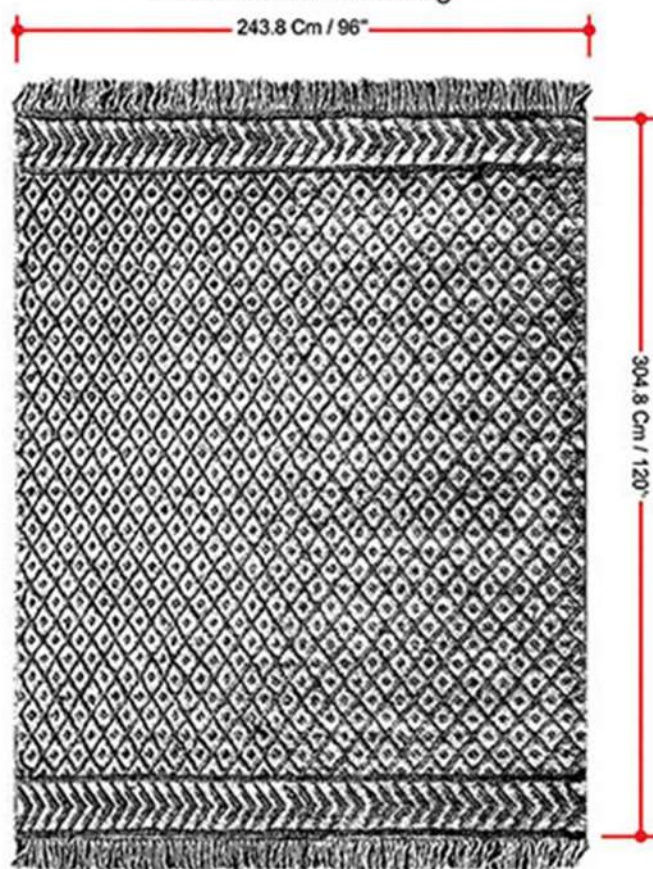

Millow 8'x10' Area Rug

Net Weight: 44.09(Lbs)