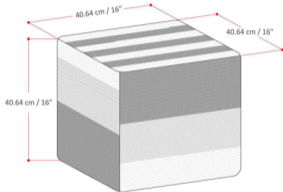

## Naya Square Pouf

Net Weight: 4.6 (lb)