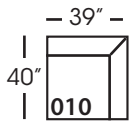

Lilah-Slip-241
Large Armless Bench Cushion
L65" D40" H38"

Lilah-Slip-061
Small Armless
L33" D40" H38"

Lilah-Slip-110/111
Right/Left Seated Chaise
L38" D66" H38"
Seat Depth 50"

Lilah-Slip-112/113
Right/Left Seated Arm Single
Seat End
L38" D40" H38"

Lilah-Slip-244/245
Right/Left Seated Small Seated
Arm Bench Seat
L70" D40" H38"

Lilah-Slip-246/247
Right/Left Seated Large Arm
Bench Seat
L102" D40" H38"

Lilah-Slip-248/249
Right/Left Seated Arm Bench
Seat with Corner
L106" D40" H38"

Seat Height 21"
Seat Depth 27"
Arm Height 24"

LILAH SLIP BENCH SECTIONAL COLLECTION

	Corner 010	Large Armless 241	Small Armless 061	Chaise 110/111	One Seated End 112/113	Two Seated End 244/245	Large Seated End 246/247	3 Seat End with Corner 248/249
Standard Features								
Cloud Cushion	x	x	x	x	x	x	x	x
Sinuous Underconstruction	x	x	x	x	x	x	x	x
Options - See Price List for Prices								
Luxe Cushion	No Charge	No Charge	No Charge	No Charge	No Charge	No Charge	No Charge	No Charge
Cloud Plus Cushion	x	x	x	x	x	x	x	x
Extra Pillows (XP) - 20" TP	x	N/A	N/A	x	x	x	x	x
Ordering Instructions								
To Order, Please write the following:	Lilah-Slip-010	Lilah-Slip-241	Lilah-Slip-061	Lilah-Slip-110 rsc/ 111 LSC	Lilah-Slip-112 rse/ 113 LSE	Lilah-Slip-244 rse/245 LSE	Lilah-Slip-246 rse/ 247 LSE	Lilah-Slip-248 rse/249 LSE

Corner
L39" D39" H35"

Large Armless
L65" D39" H35"

Small Armless
L33" D39" H35"

One Seat End*
L38" D39" H35"
**available as right or left seated*

Chaise*
L38" D67" H35"
**available as right or left seated*