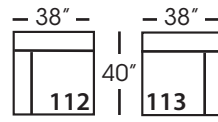

Seat Height 21"
Seat Depth 27"
Arm Height 24"

LILAH SLIP BENCH SECTIONAL COLLECTION

	Corner 010	Large Armless 241	Small Armless 061	Chaise 110/111	One Seated End 112/113	Two Seated End 244/245	Large Seated End 246/247	3 Seat End with Corner 248/249
Standard Features								
Cloud Cushion	x	x	x	x	x	x	x	x
Sinuous Underconstruction	x	x	x	x	x	x	x	x
Options - See Price List for Prices								
Luxe Cushion	No Charge	No Charge	No Charge	No Charge	No Charge	No Charge	No Charge	No Charge
Cloud Plus Cushion	x	x	x	x	x	x	x	x
Extra Pillows (XP) - 20" TP	x	N/A	N/A	x	x	x	x	x
Ordering Instructions								
To Order, Please write the following:	Lilah-Slip-010	Lilah-Slip-241	Lilah-Slip-061	Lilah-Slip-110 rsc/ 111 LSC	Lilah-Slip-112 rse/ 113 LSE	Lilah-Slip-244 rse/245 LSE	Lilah-Slip-246 rse/ 247 LSE	Lilah-Slip-248 rse/249 LSE

Corner
L39" D39" H35"

Large Armless
L65" D39" H35"

Small Armless
L33" D39" H35"

One Seat End*
L38" D39" H35"
**available as right or left seated*

Chaise*
L38" D67" H35"
**available as right or left seated*

Two Seat End*
L71" D39" H35"
**available as right or left seated*

Large Seat End*
L102" D39" H35"
**available as right or left seated*

Large Seat End with Corner*
L116" D39" H35"
**available as right or left seated*