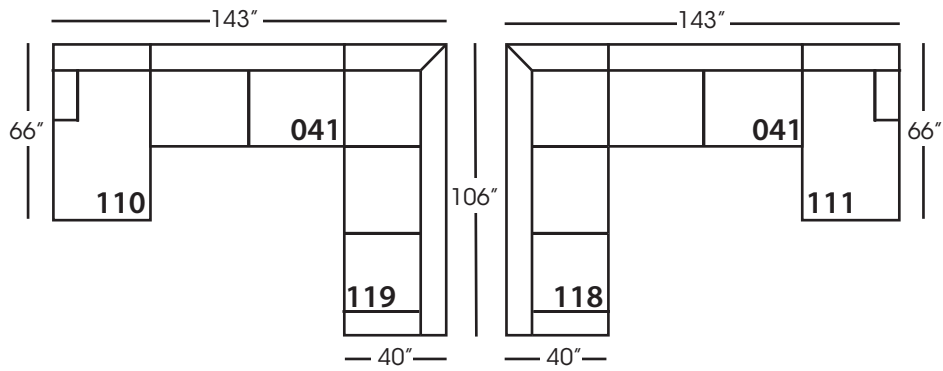

ECLECTIC.SPIRITED.WONDERFULLY COMFORTABLE.

LILAH • SLIPCOVER • LOOSE PILLOW BACK