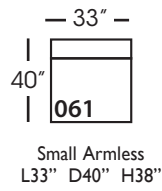

ECLECTIC.SPIRITED.WONDERFULLY COMFORTABLE.

LILAH • SLIPCOVER • LOOSE PILLOW BACK