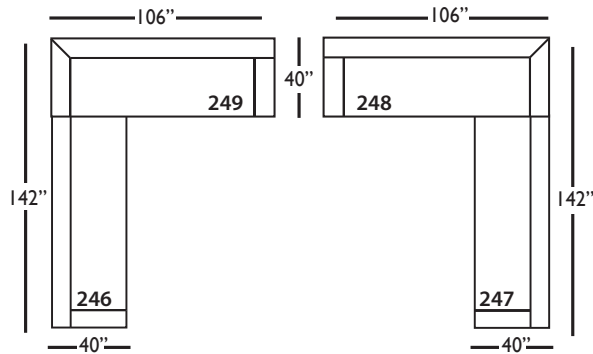

Lilah-Slip-244/245
Right/Left Seated Small Seated
Arm Bench Seat
L70" D40" H38"

Lilah-Slip-246/247
Right/Left Seated Large Arm
Bench Seat
L102" D40" H38"

Lilah-Slip-248/249
Right/Left Seated Arm Bench
Seat with Corner
L106" D40" H38"

Seat Height 21"
Seat Depth 27"
Arm Height 24"

LILAH SLIP BENCH SECTIONAL COLLECTION

	Corner 010	Large Armless 241	Small Armless 061	Chaise 110/111	One Seated End 112/113	Two Seated End 244/245	Large Seated End 246/247	3 Seat End with Corner 248/249
Standard Features								
Cloud Cushion	x	x	x	x	x	x	x	x
Sinuous Underconstruction	x	x	x	x	x	x	x	x
Options - See Price List for Prices								
Luxe Cushion	No Charge	No Charge	No Charge	No Charge	No Charge	No Charge	No Charge	No Charge
Cloud Plus Cushion	x	x	x	x	x	x	x	x
Extra Pillows (XP) - 20" TP	x	N/A	N/A	x	x	x	x	x
Ordering Instructions								
To Order, Please write the following:	Lilah-Slip-010	Lilah-Slip-241	Lilah-Slip-061	Lilah-Slip-110 rsc/ 111 LSC	Lilah-Slip-112 rse/ 113 LSE	Lilah-Slip-244 rse/245 LSE	Lilah-Slip-246 rse/ 247 LSE	Lilah-Slip-248 rse/249 LSE

Corner
L39" D39" H35"

Large Armless
L65" D39" H35"

Small Armless
L33" D39" H35"

One Seat End*
L38" D39" H35"
**available as right or left seated*

Chaise*
L38" D67" H35"
**available as right or left seated*

Two Seat End*
L71" D39" H35"
**available as right or left seated*

Large Seat End*
L102" D39" H35"
**available as right or left seated*

Large Seat End with Corner*
L116" D39" H35"
**available as right or left seated*