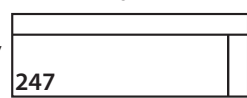

Large Seat End*
L102" D39" H35"
*available as right or left seated