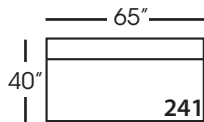

Seat Height 21"
Seat Depth 27"
Arm Height 24"

LILAH SLIP BENCH SECTIONAL COLLECTION

	Corner 010	Large Armless 241	Small Armless 061	Chaise 110/111	One Seated End 112/113	Two Seated End 244/245	Large Seated End 246/247	3 Seat End with Corner 248/249
Standard Features								
Cloud Cushion	x	x	x	x	x	x	x	x
Sinuous Underconstruction	x	x	x	x	x	x	x	x
Options - See Price List for Prices								
Luxe Cushion	No Charge	No Charge	No Charge	No Charge	No Charge	No Charge	No Charge	No Charge
Cloud Plus Cushion	x	x	x	x	x	x	x	x
Extra Pillows (XP) - 20" TP	x	N/A	N/A	x	x	x	x	x
Ordering Instructions								
To Order, Please write the following:	Lilah-Slip-010	Lilah-Slip-241	Lilah-Slip-061	Lilah-Slip-110 rsc/ 111 LSC	Lilah-Slip-112 rse/ 113 LSE	Lilah-Slip-244 rse/245 LSE	Lilah-Slip-246 rse/ 247 LSE	Lilah-Slip-248 rse/249 LSE

Corner
L39" D39" H35"

Large Armless
L65" D39" H35"

Small Armless
L33" D39" H35"

One Seat End*
L38" D39" H35"
**available as right or left seated*

Chaise*
L38" D67" H35"
**available as right or left seated*