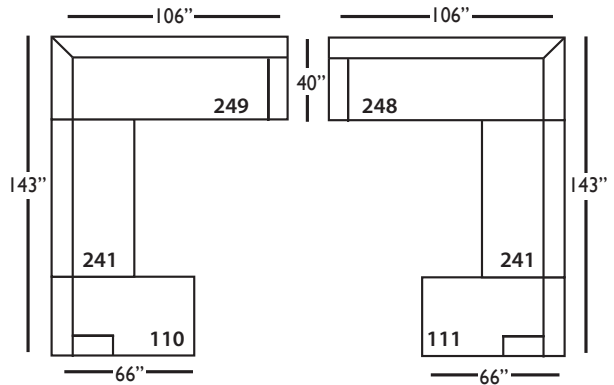

Lilah-Slip-244/245
Right/Left Seated Small Seated
Arm Bench Seat
L70" D40" H38"

Lilah-Slip-246/247
Right/Left Seated Large Arm
Bench Seat
L102" D40" H38"

Lilah-Slip-248/249
Right/Left Seated Arm Bench
Seat with Corner
L106" D40" H38"

Seat Height 21"
Seat Depth 27"
Arm Height 24"

LILAH SLIP BENCH SECTIONAL COLLECTION

	Corner 010	Large Armless 241	Small Armless 061	Chaise 110/111	One Seated End 112/113	Two Seated End 244/245	Large Seated End 246/247	3 Seat End with Corner 248/249
Standard Features								
Cloud Cushion	x	x	x	x	x	x	x	x
Sinuous Underconstruction	x	x	x	x	x	x	x	x
Options - See Price List for Prices								
Luxe Cushion	No Charge	No Charge	No Charge	No Charge	No Charge	No Charge	No Charge	No Charge
Cloud Plus Cushion	x	x	x	x	x	x	x	x
Extra Pillows (XP) - 20" TP	x	N/A	N/A	x	x	x	x	x
Ordering Instructions								
To Order, Please write the following:	Lilah-Slip-010	Lilah-Slip-241	Lilah-Slip-061	Lilah-Slip-110 rsc/ 111 LSC	Lilah-Slip-112 rse/ 113 LSE	Lilah-Slip-244 rse/245 LSE	Lilah-Slip-246 rse/ 247 LSE	Lilah-Slip-248 rse/249 LSE

Corner
L39" D39" H35"

Large Armless
L65" D39" H35"

Small Armless
L33" D39" H35"

One Seat End*
L38" D39" H35"
**available as right or left seated*

Chaise*
L38" D67" H35"
**available as right or left seated*

Two Seat End*
L71" D39" H35"
**available as right or left seated*

Large Seat End*
L102" D39" H35"
**available as right or left seated*

Large Seat End with Corner*
L116" D39" H35"
**available as right or left seated*