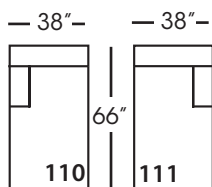

Lilah-Slip-244/245
Right/Left Seated Small Seated
Arm Bench Seat
L70" D40" H38"

Lilah-Slip-246/247
Right/Left Seated Large Arm
Bench Seat
L102" D40" H38"

Lilah-Slip-248/249
Right/Left Seated Arm Bench
Seat with Corner
L106" D40" H38"

Seat Height 21"
Seat Depth 27"
Arm Height 24"

LILAH SLIP BENCH SECTIONAL COLLECTION

	Corner 010	Large Armless 241	Small Armless 061	Chaise 110/111	One Seated End 112/113	Two Seated End 244/245	Large Seated End 246/247	3 Seat End with Corner 248/249
Standard Features								
Cloud Cushion	x	x	x	x	x	x	x	x
Sinuous Underconstruction	x	x	x	x	x	x	x	x
Options - See Price List for Prices								
Luxe Cushion	No Charge	No Charge	No Charge	No Charge	No Charge	No Charge	No Charge	No Charge
Cloud Plus Cushion	x	x	x	x	x	x	x	x
Extra Pillows (XP) - 20" TP	x	N/A	N/A	x	x	x	x	x
Ordering Instructions								
To Order, Please write the following:	Lilah-Slip-010	Lilah-Slip-241	Lilah-Slip-061	Lilah-Slip-110 rsc/ 111 LSC	Lilah-Slip-112 rse/ 113 LSE	Lilah-Slip-244 rse/245 LSE	Lilah-Slip-246 rse/ 247 LSE	Lilah-Slip-248 rse/249 LSE

Corner
L39" D39" H35"

Large Armless
L65" D39" H35"

Small Armless
L33" D39" H35"

One Seat End*
L38" D39" H35"
**available as right or left seated*

Chaise*
L38" D67" H35"
**available as right or left seated*

Two Seat End*
L71" D39" H35"
**available as right or left seated*

Large Seat End*
L102" D39" H35"
**available as right or left seated*

Large Seat End with Corner*
L116" D39" H35"
**available as right or left seated*