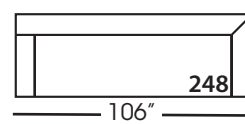

Seat Height 21"
Seat Depth 27"
Arm Height 24"

LILAH SLIP BENCH SECTIONAL COLLECTION

	Corner 010	Large Armless 241	Small Armless 061	Chaise 110/111	One Seated End 112/113	Two Seated End 244/245	Large Seated End 246/247	3 Seat End with Corner 248/249
Standard Features								
Cloud Cushion	x	x	x	x	x	x	x	x
Sinuous Underconstruction	x	x	x	x	x	x	x	x
Options - See Price List for Prices								
Luxe Cushion	No Charge	No Charge	No Charge	No Charge	No Charge	No Charge	No Charge	No Charge
Cloud Plus Cushion	x	x	x	x	x	x	x	x
Extra Pillows (XP) - 20" TP	x	N/A	N/A	x	x	x	x	x
Ordering Instructions								
To Order, Please write the following:	Lilah-Slip-010	Lilah-Slip-241	Lilah-Slip-061	Lilah-Slip-110 rsc/ 111 LSC	Lilah-Slip-112 rse/ 113 LSE	Lilah-Slip-244 rse/245 LSE	Lilah-Slip-246 rse/ 247 LSE	Lilah-Slip-248 rse/249 LSE

Corner
L39" D39" H35"

Large Armless
L65" D39" H35"

Small Armless
L33" D39" H35"

One Seat End*
L38" D39" H35"
**available as right or left seated*

Chaise*
L38" D67" H35"
**available as right or left seated*

Two Seat End*
L71" D39" H35"
**available as right or left seated*

Large Seat End*
L102" D39" H35"
**available as right or left seated*

Large Seat End with Corner*
L116" D39" H35"
**available as right or left seated*