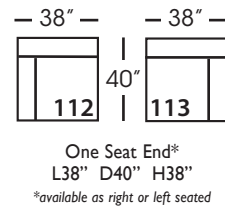

ECLECTIC.SPIRITED.WONDERFULLY COMFORTABLE.

LILAH • SLIPCOVER • LOOSE PILLOW BACK