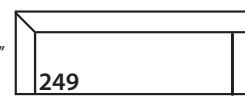

Seat Height 21"
Seat Depth 27"
Arm Height 24"

LILAH SLIP BENCH SECTIONAL COLLECTION

	Corner 010	Large Armless 241	Small Armless 061	Chaise 110/111	One Seated End 112/113	Two Seated End 244/245	Large Seated End 246/247	3 Seat End with Corner 248/249
Standard Features								
Cloud Cushion	x	x	x	x	x	x	x	x
Sinuous Underconstruction	x	x	x	x	x	x	x	x
Options - See Price List for Prices								
Luxe Cushion	No Charge	No Charge	No Charge	No Charge	No Charge	No Charge	No Charge	No Charge
Cloud Plus Cushion	x	x	x	x	x	x	x	x
Extra Pillows (XP) - 20" TP	x	N/A	N/A	x	x	x	x	x
Ordering Instructions								
To Order, Please write the following:	Lilah-Slip-010	Lilah-Slip-241	Lilah-Slip-061	Lilah-Slip-110 rsc/ 111 LSC	Lilah-Slip-112 rse/ 113 LSE	Lilah-Slip-244 rse/245 LSE	Lilah-Slip-246 rse/ 247 LSE	Lilah-Slip-248 rse/249 LSE

Corner
L39" D39" H35"

Large Armless
L65" D39" H35"

Small Armless
L33" D39" H35"

One Seat End*
L38" D39" H35"
**available as right or left seated*

Chaise*
L38" D67" H35"
**available as right or left seated*

Two Seat End*
L71" D39" H35"
**available as right or left seated*

Large Seat End*
L102" D39" H35"
**available as right or left seated*

Large Seat End with Corner*
L116" D39" H35"
**available as right or left seated*