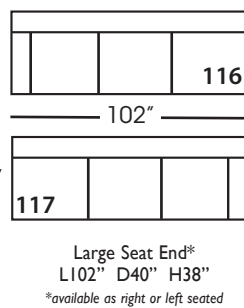

ECLECTIC.SPIRITED.WONDERFULLY COMFORTABLE.

LILAH • SLIPCOVER • LOOSE PILLOW BACK