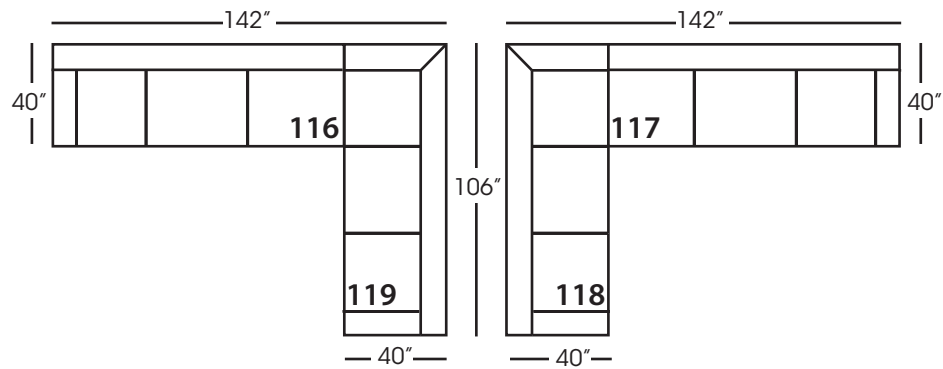

ECLECTIC.SPIRITED.WONDERFULLY COMFORTABLE.

LILAH • SLIPCOVER • LOOSE PILLOW BACK