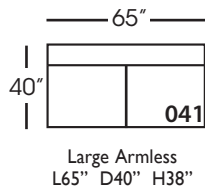

ECLECTIC.SPIRITED.WONDERFULLY COMFORTABLE.

LILAH • SLIPCOVER • LOOSE PILLOW BACK