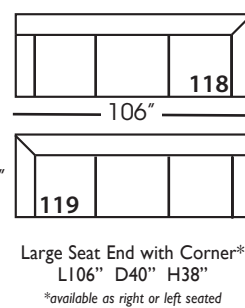

ECLECTIC.SPIRITED.WONDERFULLY COMFORTABLE.

LILAH • SLIPCOVER • LOOSE PILLOW BACK