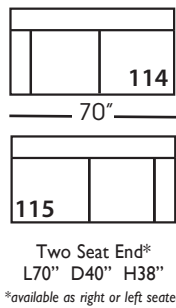

ECLECTIC.SPIRITED.WONDERFULLY COMFORTABLE.

LILAH • SLIPCOVER • LOOSE PILLOW BACK