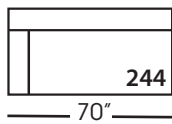

Seat Height 21"
Seat Depth 27"
Arm Height 24"

LILAH SLIP BENCH SECTIONAL COLLECTION

	Corner 010	Large Armless 241	Small Armless 061	Chaise 110/111	One Seated End 112/113	Two Seated End 244/245	Large Seated End 246/247	3 Seat End with Corner 248/249
Standard Features								
Cloud Cushion	x	x	x	x	x	x	x	x
Sinuous Underconstruction	x	x	x	x	x	x	x	x
Options - See Price List for Prices								
Luxe Cushion	No Charge	No Charge	No Charge	No Charge	No Charge	No Charge	No Charge	No Charge
Cloud Plus Cushion	x	x	x	x	x	x	x	x
Extra Pillows (XP) - 20" TP	x	N/A	N/A	x	x	x	x	x
Ordering Instructions								
To Order, Please write the following:	Lilah-Slip-010	Lilah-Slip-241	Lilah-Slip-061	Lilah-Slip-110 rsc/ 111 LSC	Lilah-Slip-112 rse/ 113 LSE	Lilah-Slip-244 rse/245 LSE	Lilah-Slip-246 rse/ 247 LSE	Lilah-Slip-248 rse/249 LSE

Corner
L39" D39" H35"

Large Armless
L65" D39" H35"

Small Armless
L33" D39" H35"

One Seat End*
L38" D39" H35"
**available as right or left seated*

Chaise*
L38" D67" H35"
**available as right or left seated*

Two Seat End*
L71" D39" H35"
**available as right or left seated*

Large Seat End*
L102" D39" H35"
**available as right or left seated*

Large Seat End with Corner*
L116" D39" H35"
**available as right or left seated*