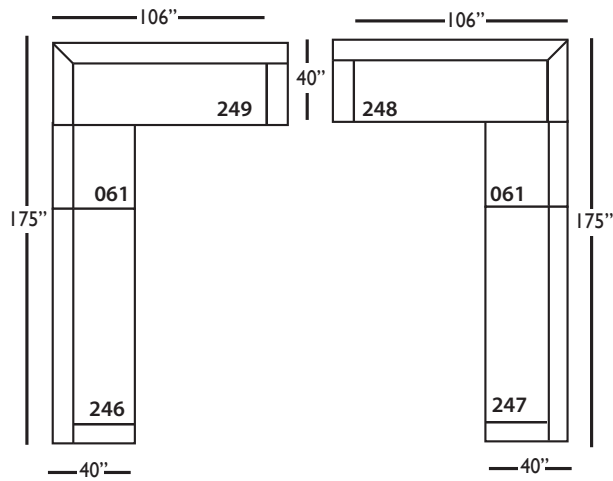

Lilah-Slip-244/245
Right/Left Seated Small Seated
Arm Bench Seat
L70" D40" H38"

Lilah-Slip-246/247
Right/Left Seated Large Arm
Bench Seat
L102" D40" H38"

Lilah-Slip-248/249
Right/Left Seated Arm Bench
Seat with Corner
L106" D40" H38"

Seat Height 21"
Seat Depth 27"
Arm Height 24"

LILAH SLIP BENCH SECTIONAL COLLECTION

	Corner 010	Large Armless 241	Small Armless 061	Chaise 110/111	One Seated End 112/113	Two Seated End 244/245	Large Seated End 246/247	3 Seat End with Corner 248/249
Standard Features								
Cloud Cushion	x	x	x	x	x	x	x	x
Sinuous Underconstruction	x	x	x	x	x	x	x	x
Options - See Price List for Prices								
Luxe Cushion	No Charge	No Charge	No Charge	No Charge	No Charge	No Charge	No Charge	No Charge
Cloud Plus Cushion	x	x	x	x	x	x	x	x
Extra Pillows (XP) - 20" TP	x	N/A	N/A	x	x	x	x	x
Ordering Instructions								
To Order, Please write the following:	Lilah-Slip-010	Lilah-Slip-241	Lilah-Slip-061	Lilah-Slip-110 rsc/ 111 LSC	Lilah-Slip-112 rse/ 113 LSE	Lilah-Slip-244 rse/245 LSE	Lilah-Slip-246 rse/ 247 LSE	Lilah-Slip-248 rse/249 LSE

Corner
L39" D39" H35"

Large Armless
L65" D39" H35"

Small Armless
L33" D39" H35"

One Seat End*
L38" D39" H35"
**available as right or left seated*

Chaise*
L38" D67" H35"
**available as right or left seated*

Two Seat End*
L71" D39" H35"
**available as right or left seated*

Large Seat End*
L102" D39" H35"
**available as right or left seated*

Large Seat End with Corner*
L116" D39" H35"
**available as right or left seated*