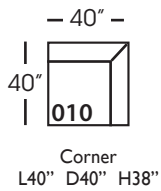

ECLECTIC.SPIRITED.WONDERFULLY COMFORTABLE.

LILAH • SLIPCOVER • LOOSE PILLOW BACK