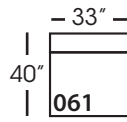

Lilah-Slip-244/245
Right/Left Seated Small Seated
Arm Bench Seat
L70" D40" H38"

Lilah-Slip-246/247
Right/Left Seated Large Arm
Bench Seat
L102" D40" H38"

Lilah-Slip-248/249
Right/Left Seated Arm Bench
Seat with Corner
L106" D40" H38"

Seat Height 21"
Seat Depth 27"
Arm Height 24"

LILAH SLIP BENCH SECTIONAL COLLECTION

	Corner 010	Large Armless 241	Small Armless 061	Chaise 110/111	One Seated End 112/113	Two Seated End 244/245	Large Seated End 246/247	3 Seat End with Corner 248/249
Standard Features								
Cloud Cushion	x	x	x	x	x	x	x	x
Sinuous Underconstruction	x	x	x	x	x	x	x	x
Options - See Price List for Prices								
Luxe Cushion	No Charge	No Charge	No Charge	No Charge	No Charge	No Charge	No Charge	No Charge
Cloud Plus Cushion	x	x	x	x	x	x	x	x
Extra Pillows (XP) - 20" TP	x	N/A	N/A	x	x	x	x	x
Ordering Instructions								
To Order, Please write the following:	Lilah-Slip-010	Lilah-Slip-241	Lilah-Slip-061	Lilah-Slip-110 rsc/ 111 LSC	Lilah-Slip-112 rse/ 113 LSE	Lilah-Slip-244 rse/245 LSE	Lilah-Slip-246 rse/ 247 LSE	Lilah-Slip-248 rse/249 LSE

Corner
L39" D39" H35"

Large Armless
L65" D39" H35"

Small Armless
L33" D39" H35"

One Seat End*
L38" D39" H35"
**available as right or left seated*

Chaise*
L38" D67" H35"
**available as right or left seated*

Two Seat End*
L71" D39" H35"
**available as right or left seated*

Large Seat End*
L102" D39" H35"
**available as right or left seated*

Large Seat End with Corner*
L116" D39" H35"
**available as right or left seated*