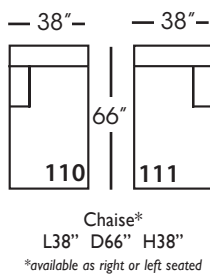

ECLECTIC.SPIRITED.WONDERFULLY COMFORTABLE.

LILAH • SLIPCOVER • LOOSE PILLOW BACK