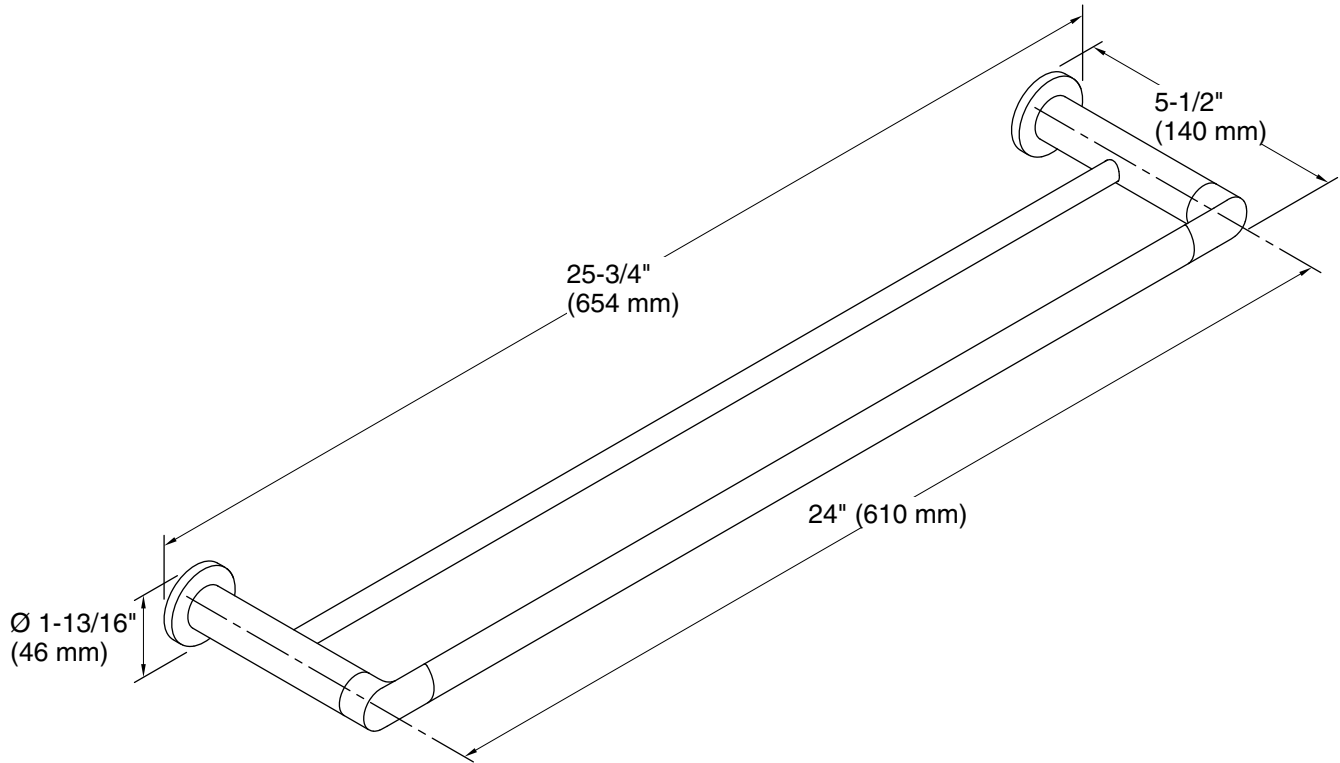

Technical Information

All product dimensions are nominal.

Material: Zinc, Stainless Steel

Notes

Install this product according to the installation instructions.

CAUTION: Risk of personal injury. Do not install these products in any area where they are likely to be used inadvertently as a grab bar or support bar. These products are not designed or intended for use as a grab bar or support bar.