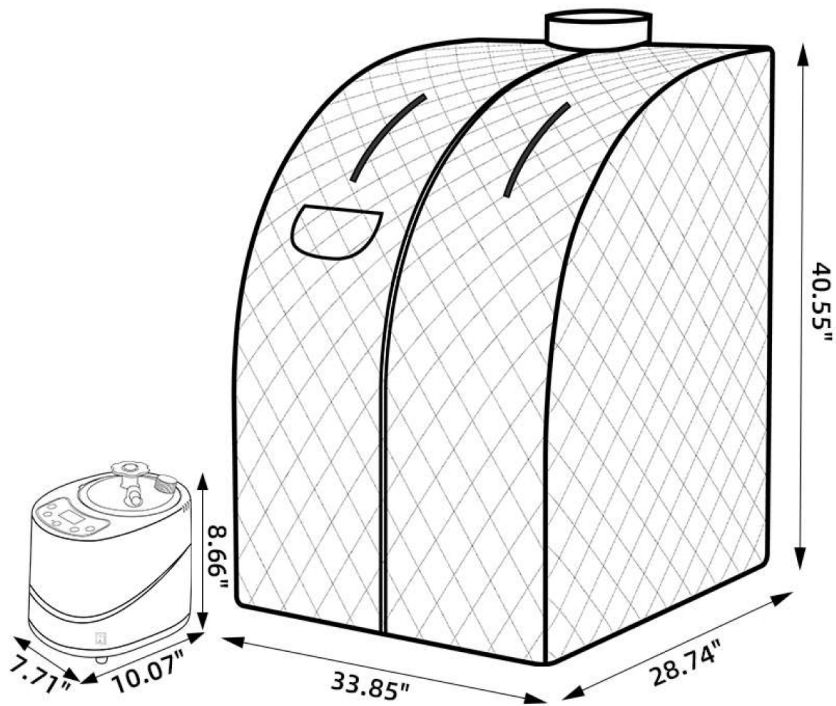

SPECIFICATIONS

SPECS	SP-SS0004-1P
Weight	12.13 lb (5.5 KG)
Power Output	900 Watts
Maximum Temperature	122°F (50°C)
Time Setting Limit	Up to 99 Minutes
Voltage	120V AC / 60Hz
Assembled Tent Dimensions(L x W x H)	33.85 " x 28.74 " x 40.55 " (86 x 73 x 103 cm)

PRODUCT SIZE CHART

SP-SS0004-1P Dimension