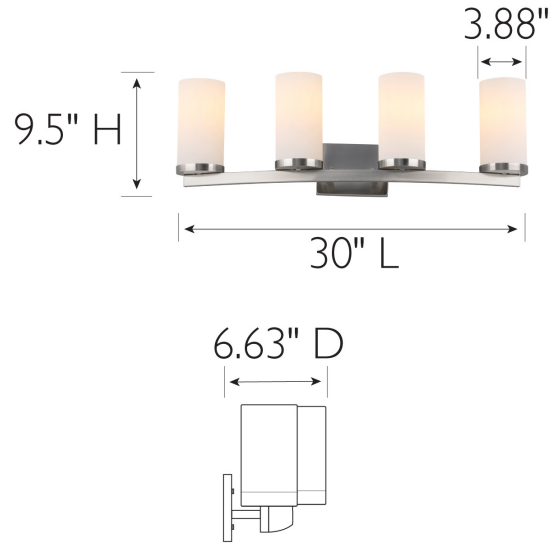

Desta 4-Light Vanity Light Satin Nickel

SPECIFICATIONS

MOUNTING:	Wall Mount	LED BRIGHTNESS (LUMENS):	N/A
UP/DOWN MOUNT:	Yes	LED COLOR CORRELATED TEMPERATURE (CCT):	N/A
LAMP TYPE 1:	4 E26 Medium Base Bulb	LED COLOR RENDERING INDEX (CRI):	N/A
BULB INCLUDED:	No	LED EFFICACY:	N/A
WATTS PER BULB:	60W or LED equivalent	LED AVERAGE RATED LIFE:	N/A
TOTAL WATTAGE:	240W or LED equivalent	ENERGY EFFICIENT:	No
DIMMABLE:	Yes	LIGHTING AMPS:	2
MATERIAL CONSTRUCTION:	Steel	VOLTAGE:	120V
ASSEMBLED DIMENSIONS:	9.5" H x 30" L x 6.63" D		
WEIGHT:	6.6 lbs.		
BACKPLATE DIMENSIONS:	4.63" H x 6.25" W x 0.75" D		
CANOPY/PLATE DIMENSIONS:	N/A		
GLASS/SHADE DIMENSIONS:	7.88" H x 3.88" L x 3.88" D		
GLASS/SHADE MATERIAL:	Glass		
GLASS/SHADE TYPE:	Frosted		
GLASS/SHADE COLOR:	White		