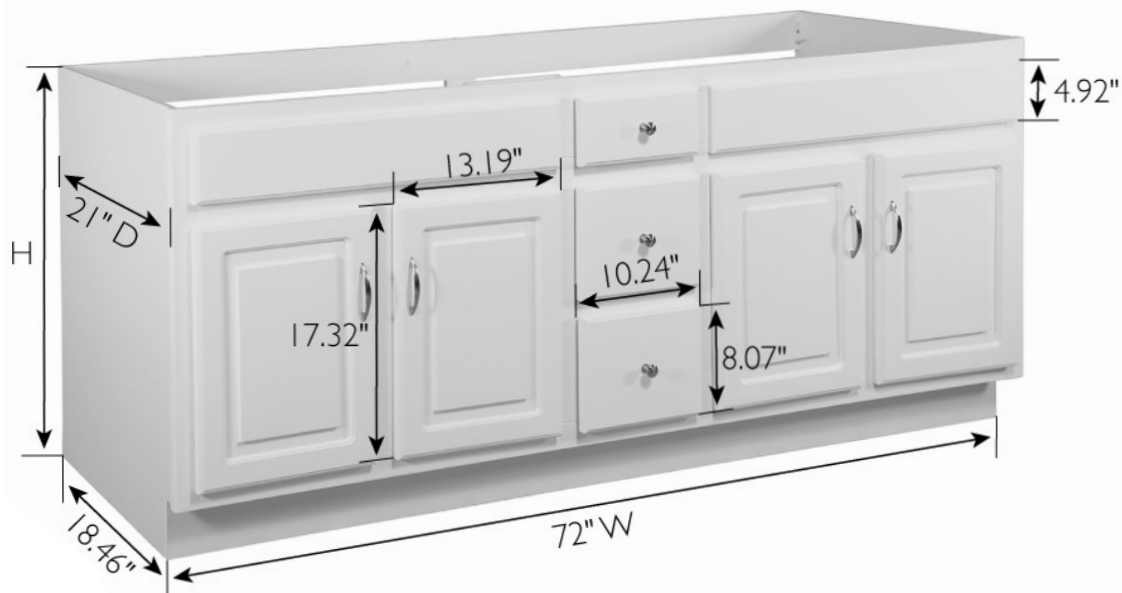

Concord Unassembled 4-Door 3-Drawer Vanity 72x30x21
White

SPECIFICATIONS

MATERIAL CONSTRUCTION:	Wood
ASSEMBLY REQUIRED:	Yes
TOOLS NEEDED FOR ASSEMBLY:	Screwdriver
ASSEMBLED DIMENSIONS:	30" H x 72" L x 21" D
ASSEMBLED WEIGHT:	83 lbs.
HINGE STYLE:	Concealed
DOOR STYLE:	4 Raised Panel Doors
DRAWER STYLE:	3 Drawers
GLIDE STYLE:	N/A
FAKE DWR STYLE:	N/A
DWR #1 DIMENSIONS:	3.15" H x 8.86" L x 14.25" D
DWR #2 DIMENSIONS:	5.71" H x 8.86" L x 14.25" D
DWR #3 DIMENSIONS:	5.71" H x 8.86" L x 14.25" D
DWR CONSTRUCTION:	Standard
SHELF STYLE:	N/A
SHELF ADJUSTABILITY INCREMENTS:	N/A
SHELF MAX WEIGHT CAPACITY:	N/A
SHELF DIMENSIONS:	N/A
SHELF THICKNESS:	N/A
SHELF MATERIAL:	N/A

FRAME STYLE:	Face Frame
FACE FRAME MATERIAL:	Pine
SIDES MATERIAL:	Plywood
BOTTOM MATERIAL:	Plywood
TOE KICK INSET WIDTH:	2.5"
BACK PANEL MATERIAL:	N/A
BACK BRACE MATERIAL:	Plywood

WARRANTY: 1-Year limited warranty
 TITLE IV COMPLIANT: Yes
 PROP 65 HARMFUL MATERIAL: Formaldehyde