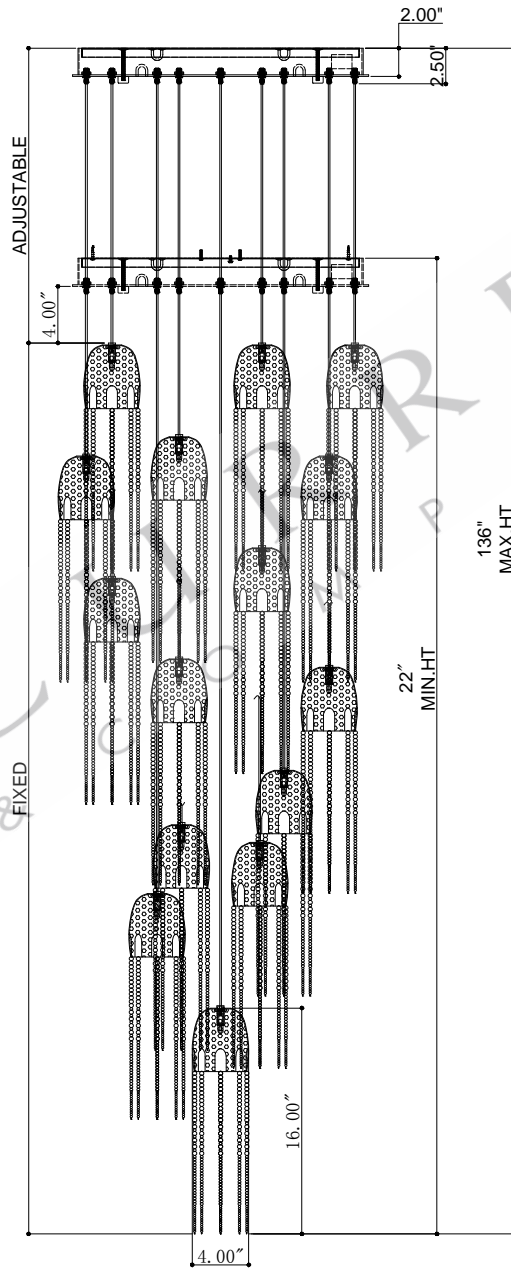

21"DIA*2.0"H.CANOPY
 19.75"DIA*0.75"H. MOUNTING
 PLATE COVER
 4"DIA*16"H. SHADE

TOP VIEW

CANOPY DETAIL

FRONT VIEW