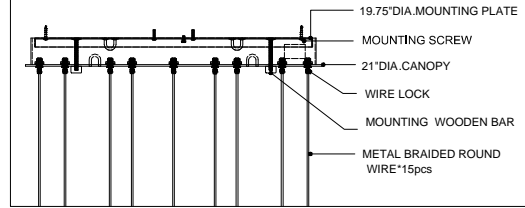

21"DIA*2.0"H.CANOPY
 19.75"DIA*0.75"H. MOUNTING
 PLATE COVER
 4"DIA*16"H. SHADE

TOP VIEW

CANOPY DETAIL

FRONT VIEW