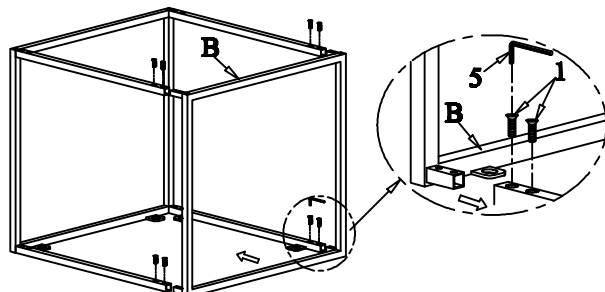

ACE SIDE TABLE ASSEMBLY INSTRUCTIONS

PARTS PACKING CONFIGURATIONS

- A. TABLE TOP 1PC
- B. RECTANGULAR SIDE FRAME 2PCS
- C. TOP END STRETCHER 2PCS
- D. BOTTOM END STRETCHER 2PCS

HARDWARE PACKED IN BOX

No	Description	Photo	Quantity
1	ALLEN BOLT (1/4 X 5/8)		16PCS
2	ALLEN BOLT (1/4 X 1)		8PCS
3	LOCK WASHER (1/4)		8PCS
4	FLAT WASHER (1/4)		8PCS
5	ALLEN KEY		1PC

ACE SIDE TABLE FULLY ASSEMBLED

STEP 1:

STEP 2:

STEP 3:

STEP 4:

FULLY ASSEMBLED