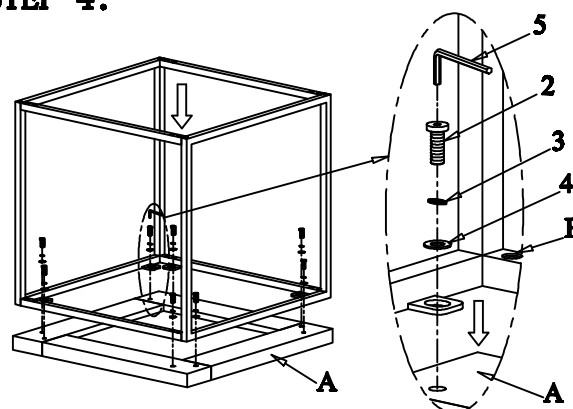

ACE SIDE TABLE ASSEMBLY INSTRUCTIONS

PARTS PACKING CONFIGURATIONS

- A. TABLE TOP 1PC
- B. RECTANGULAR SIDE FRAME 2PCS
- C. TOP END STRETCHER 2PCS
- D. BOTTOM END STRETCHER 2PCS

HARDWARE PACKED IN BOX

No	Description	Photo	Quantity
1	ALLEN BOLT (1/4 X 5/8)		16PCS
2	ALLEN BOLT (1/4 X 1)		8PCS
3	LOCK WASHER (1/4)		8PCS
4	FLAT WASHER (1/4)		8PCS
5	ALLEN KEY		1PC

ACE SIDE TABLE FULLY ASSEMBLED

STEP 1:

STEP 2:

STEP 3:

STEP 4:

FULLY ASSEMBLED