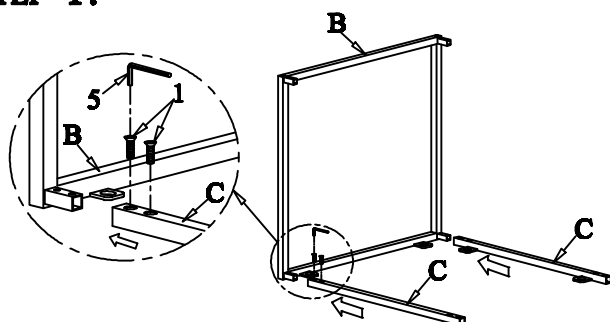

ACE SIDE TABLE ASSEMBLY INSTRUCTIONS

PARTS PACKING CONFIGURATIONS

- A. TABLE TOP 1PC
- B. RECTANGULAR SIDE FRAME 2PCS
- C. TOP END STRETCHER 2PCS
- D. BOTTOM END STRETCHER 2PCS

HARDWARE PACKED IN BOX

No	Description	Photo	Quantity
1	ALLEN BOLT (1/4 X 5/8)		16PCS
2	ALLEN BOLT (1/4 X 1)		8PCS
3	LOCK WASHER (1/4)		8PCS
4	FLAT WASHER (1/4)		8PCS
5	ALLEN KEY		1PC

ACE SIDE TABLE FULLY ASSEMBLED

STEP 1:

STEP 2:

STEP 3:

STEP 4:

FULLY ASSEMBLED