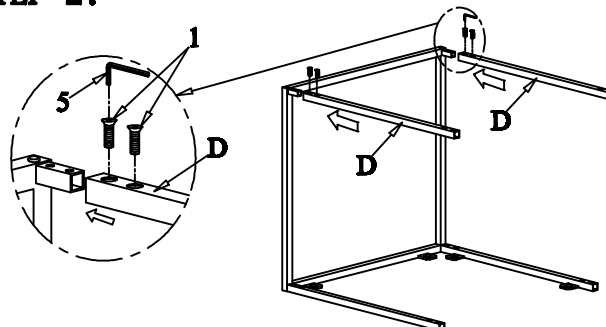

ACE SIDE TABLE ASSEMBLY INSTRUCTIONS

PARTS PACKING CONFIGURATIONS

- A. TABLE TOP 1PC
- B. RECTANGULAR SIDE FRAME 2PCS
- C. TOP END STRETCHER 2PCS
- D. BOTTOM END STRETCHER 2PCS

HARDWARE PACKED IN BOX

No	Description	Photo	Quantity
1	ALLEN BOLT (1/4 X 5/8)		16PCS
2	ALLEN BOLT (1/4 X 1)		8PCS
3	LOCK WASHER (1/4)		8PCS
4	FLAT WASHER (1/4)		8PCS
5	ALLEN KEY		1PC

ACE SIDE TABLE FULLY ASSEMBLED

STEP 1:

STEP 2:

STEP 3:

STEP 4:

FULLY ASSEMBLED