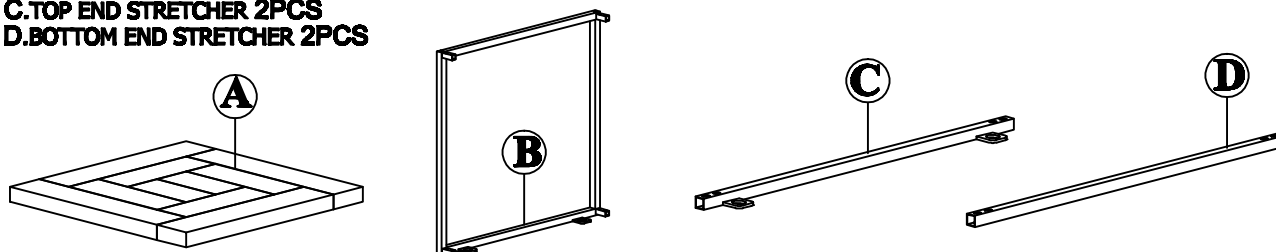

ACE SIDE TABLE ASSEMBLY INSTRUCTIONS

PARTS PACKING CONFIGURATIONS

- A. TABLE TOP 1PC
- B. RECTANGULAR SIDE FRAME 2PCS
- C. TOP END STRETCHER 2PCS
- D. BOTTOM END STRETCHER 2PCS

HARDWARE PACKED IN BOX

No	Description	Photo	Quantity
1	ALLEN BOLT (1/4 X 5/8)		16PCS
2	ALLEN BOLT (1/4 X 1)		8PCS
3	LOCK WASHER (1/4)		8PCS
4	FLAT WASHER (1/4)		8PCS
5	ALLEN KEY		1PC

ACE SIDE TABLE FULLY ASSEMBLED

STEP 1:

STEP 2:

STEP 3:

STEP 4:

FULLY ASSEMBLED