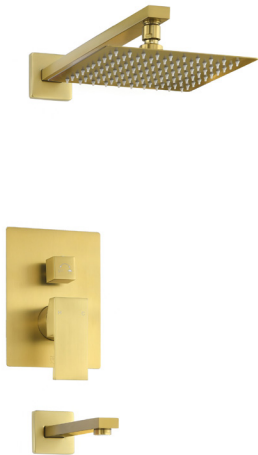

## Shower Head & Faucet

#### Features:

- Adjustable shower head
- Brass shower arm
- Brushed gold finish
- 1.8 GPM for water conservation
- 90 water channels

#### Colors & Finishes:

- ☐ Chrome: SM-STF01C
- Matte Black: SM-STF01MB
- Brushed Gold: SM-STF01BG

#### Specifications:

- N.W: 7.3 lb.
- Shower arm: 13 3/4"
- Head: 8"
- Deck Plate: L: 7 3/4" W: 5 1/4"