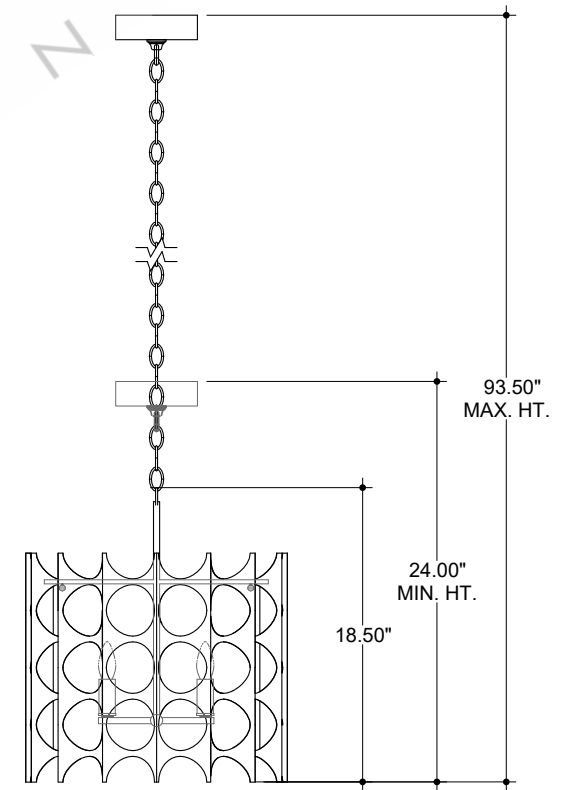

TOP VIEW

FABRIC SHADE:  
38.625" L X 12.625" W X 10.375" HT.

FRONT VIEW

SIDE VIEW

9000-1141

ALL WORK © 2023 CURREY & COMPANY