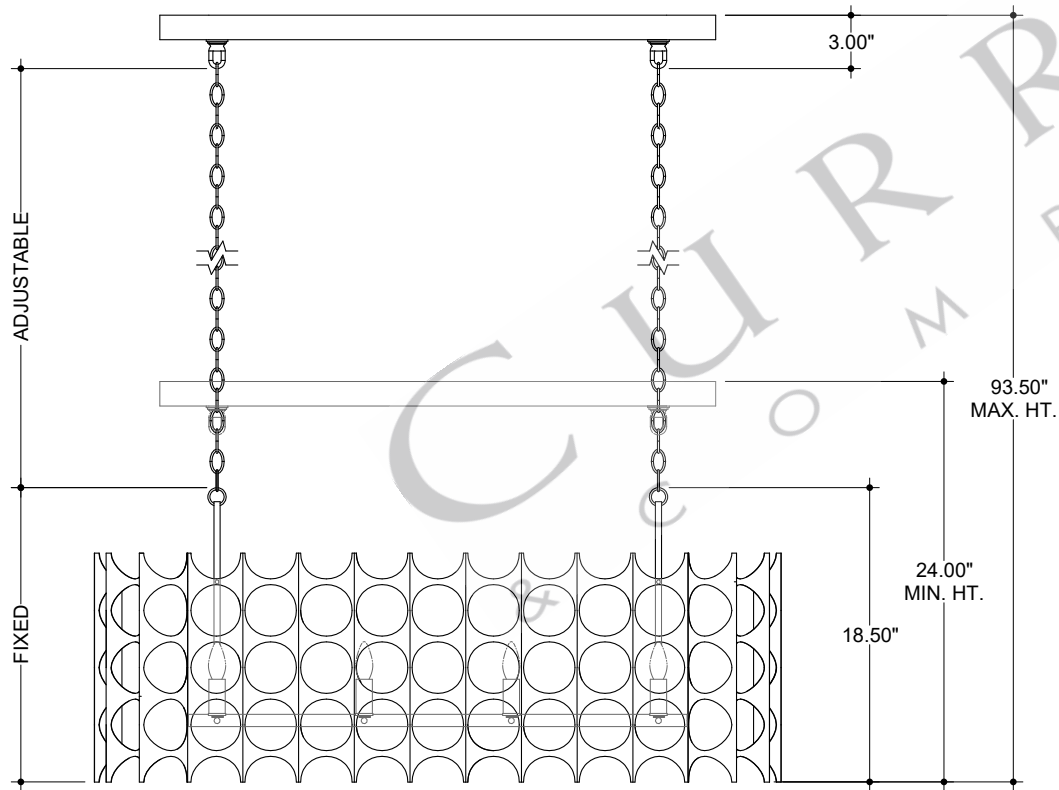

TOP VIEW

FABRIC SHADE:  
38.625" L X 12.625" W X 10.375" HT.

FRONT VIEW

SIDE VIEW

9000-1141

ALL WORK © 2023 CURREY & COMPANY