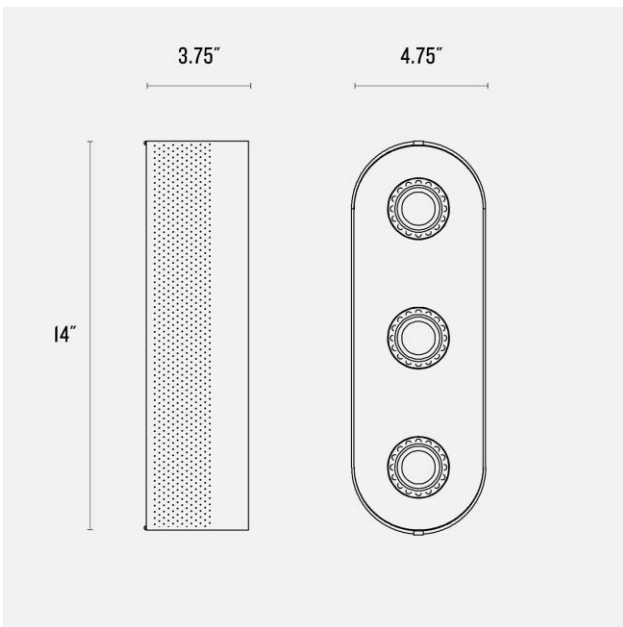

SCHOOLHOUSE

Harlow 3 Sconce

Application: Wall Sconce

Product Origin: Processed and assembled in Portland, Oregon using ethically-sourced domestic and global components.

UL Listed: Yes

Max Wattage: 3 Sockets - 40 W each

Voltage: 120/220 V

Location Rating: Damp

Dimensions:

Overall: 14" H x 4.75" W x 3.75" D

Materials: Steel

One year guarantee

Color Option(s)

Alder Green
(AGR)