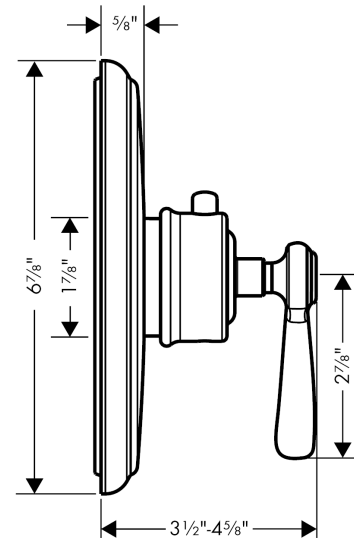

AXOR Montreux
Thermostatic Trim HighFlow with Lever Handle
Finishes : **polished nickel** Part no. : **16824831**

Description

Features

- Flow: 13.0 GPM (49.2 L/Min)
- Thermostatic cartridge
- Anti-scald 100° safety stop

Product image

Scale drawing

AXOR Montreux
Thermostatic Trim HighFlow with Lever Handle
Finishes : **polished nickel** Part no. : **16824831**

Exploded drawing

Year of production: >06/09

AXOR Montreux
Thermostatic Trim HighFlow with Lever Handle
 Finishes : **polished nickel** Part no. : **16824831**

Spare parts list

Year of production: >06/09

Pos.	Description	Part no.	PC	PU
1	handle for thermostat	16694831	0	1
2	adapter for handle	96435000	0	1
3	escutcheon	98648830	0	1
4	O-ring 48x5	98174000	0	1
5	sleeve	97439830	0	1
6	sub plate	96447000	0	1
7	set of fixing screws	96454000	0	1
8	thermostat cartridge	96633000	0	1
9	set of screws	96525000	0	1
10	O-ring 16x2	98133000	0	1
11	set of non return valves DW 15	97350000	0	1
12	extension 25 mm	13595000	0	1
13	extension 22 mm (Ø 170 mm)	13596830	0	1
a	sealing set	96636000	0	1