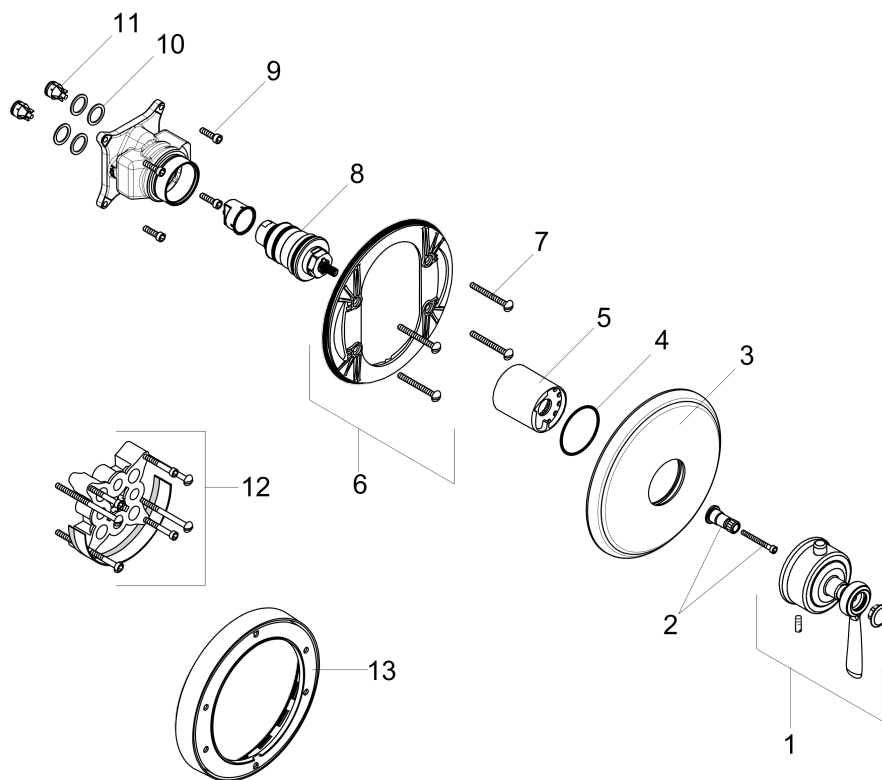

AXOR Montreux
Thermostatic Trim HighFlow with Lever Handle
Finishes : **polished nickel** Part no. : **16824831**

Description

Features

- Flow: 13.0 GPM (49.2 L/Min)
- Thermostatic cartridge
- Anti-scald 100° safety stop

Product image

Scale drawing

AXOR Montreux
Thermostatic Trim HighFlow with Lever Handle
Finishes : **polished nickel** Part no. : **16824831**

Exploded drawing

Year of production: >06/09

AXOR Montreux
Thermostatic Trim HighFlow with Lever Handle
 Finishes : **polished nickel** Part no. : **16824831**

Spare parts list

Year of production: >06/09

Pos.	Description	Part no.	PC	PU
1	handle for thermostat	16694831	0	1
2	adapter for handle	96435000	0	1
3	escutcheon	98648830	0	1
4	O-ring 48x5	98174000	0	1
5	sleeve	97439830	0	1
6	sub plate	96447000	0	1
7	set of fixing screws	96454000	0	1
8	thermostat cartridge	96633000	0	1
9	set of screws	96525000	0	1
10	O-ring 16x2	98133000	0	1
11	set of non return valves DW 15	97350000	0	1
12	extension 25 mm	13595000	0	1
13	extension 22 mm (Ø 170 mm)	13596830	0	1
a	sealing set	96636000	0	1