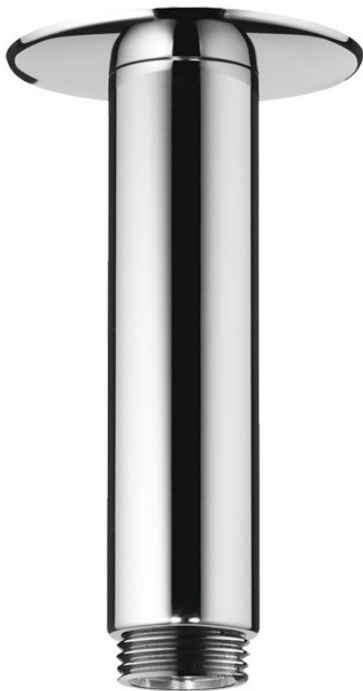

Brand	hansgrohe
Art. Name	Extension Pipe for Ceiling Mount
Art. Nr.	27479331
Surface	polished black chrome
Pos.	1

## Product Picture

## Features

- length: 100 mm
- shaft Ø: 27 mm
- Purpose of use: also usable as an extension
- Brass
- connection type: 1/2" NPT
- 1/2" NPT
- 4" pipe, Escutcheon, Includes adjustable installation nipple, Multiple pipes may be joined in series to create a longer extension