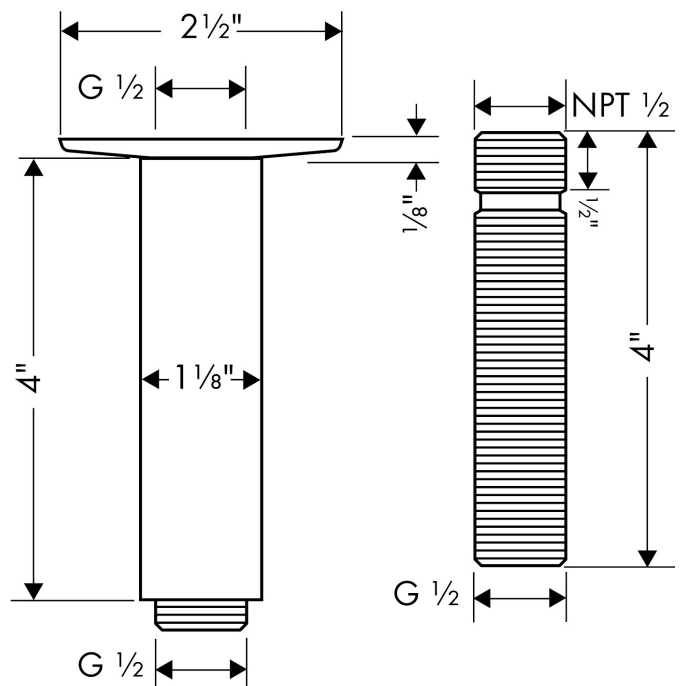

Brand	hansgrohe
Art. Name	Extension Pipe for Ceiling Mount
Art. Nr.	27479331
Surface	polished black chrome
Pos.	1

## Product Picture

## Drawing

## Features

- length: 100 mm
- shaft Ø: 27 mm
- Purpose of use: also usable as an extension
- Brass
- connection type: 1/2" NPT
- 1/2" NPT
- 4" pipe, Escutcheon, Includes adjustable installation nipple, Multiple pipes may be joined in series to create a longer extension