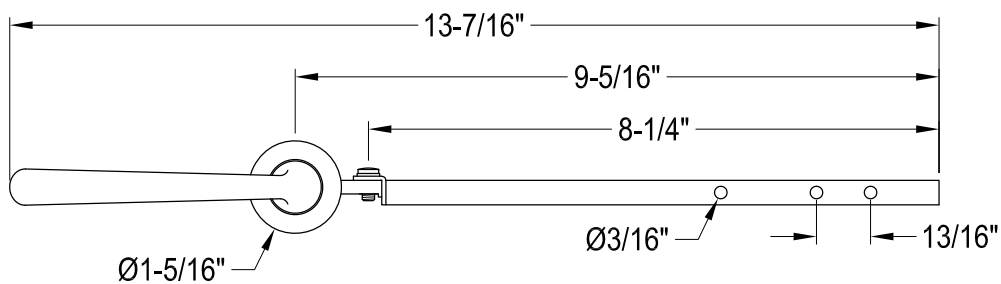

KTZLD0,1,2,8

Universal Front or Side Mount Toilet Tank Lever

Front Mount