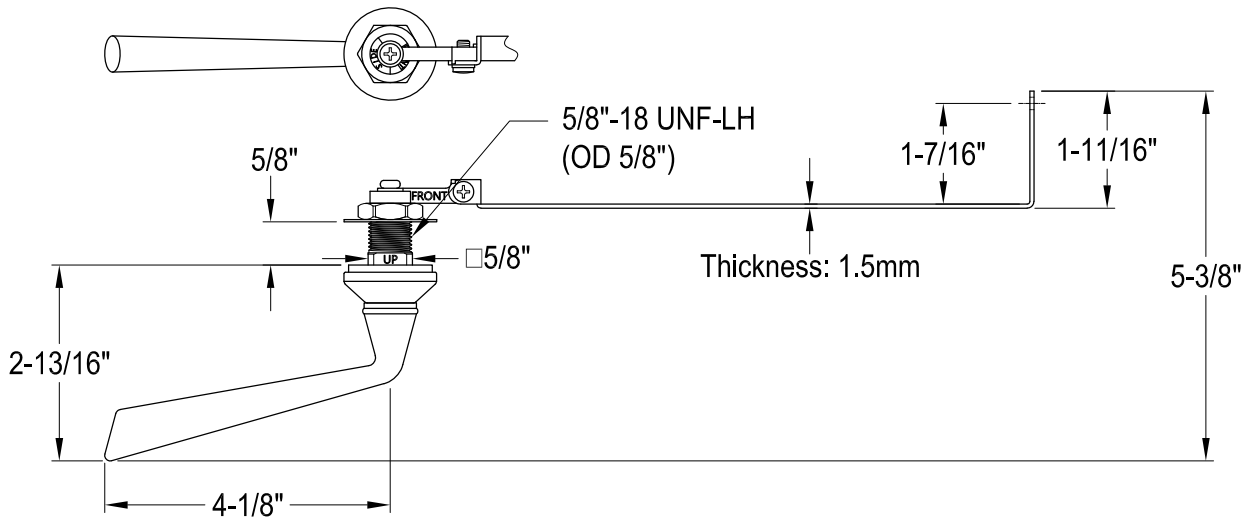

KTZLD0,1,2,8

Universal Front or Side Mount Toilet Tank Lever

Front Mount