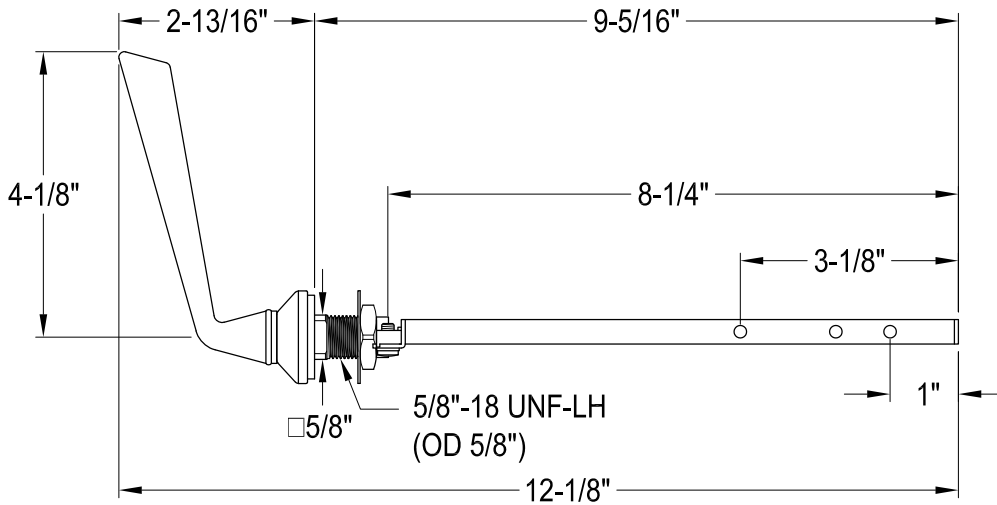

KTZLD0,1,2,8

Universal Front or Side Mount Toilet Tank Lever

Front Mount