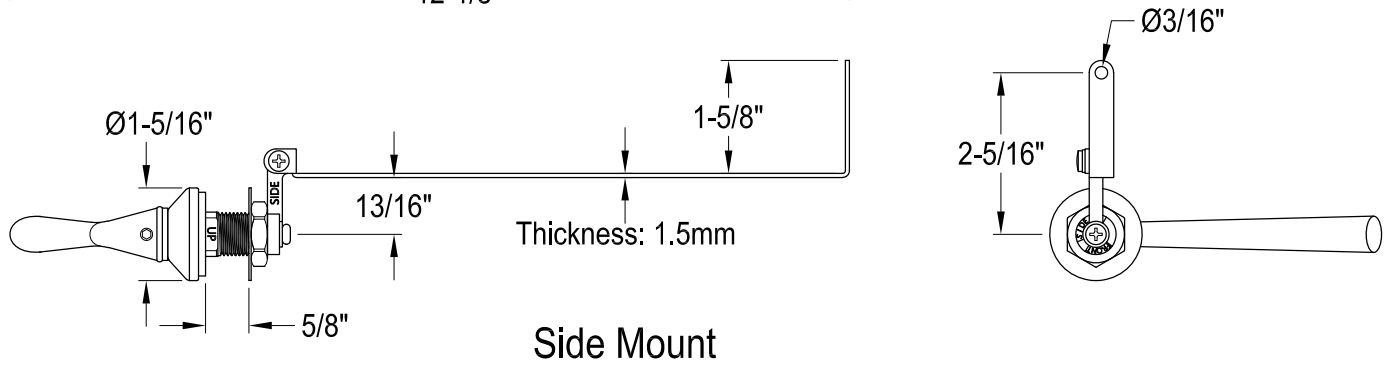

KTZLD0,1,2,8

Universal Front or Side Mount Toilet Tank Lever

Front Mount