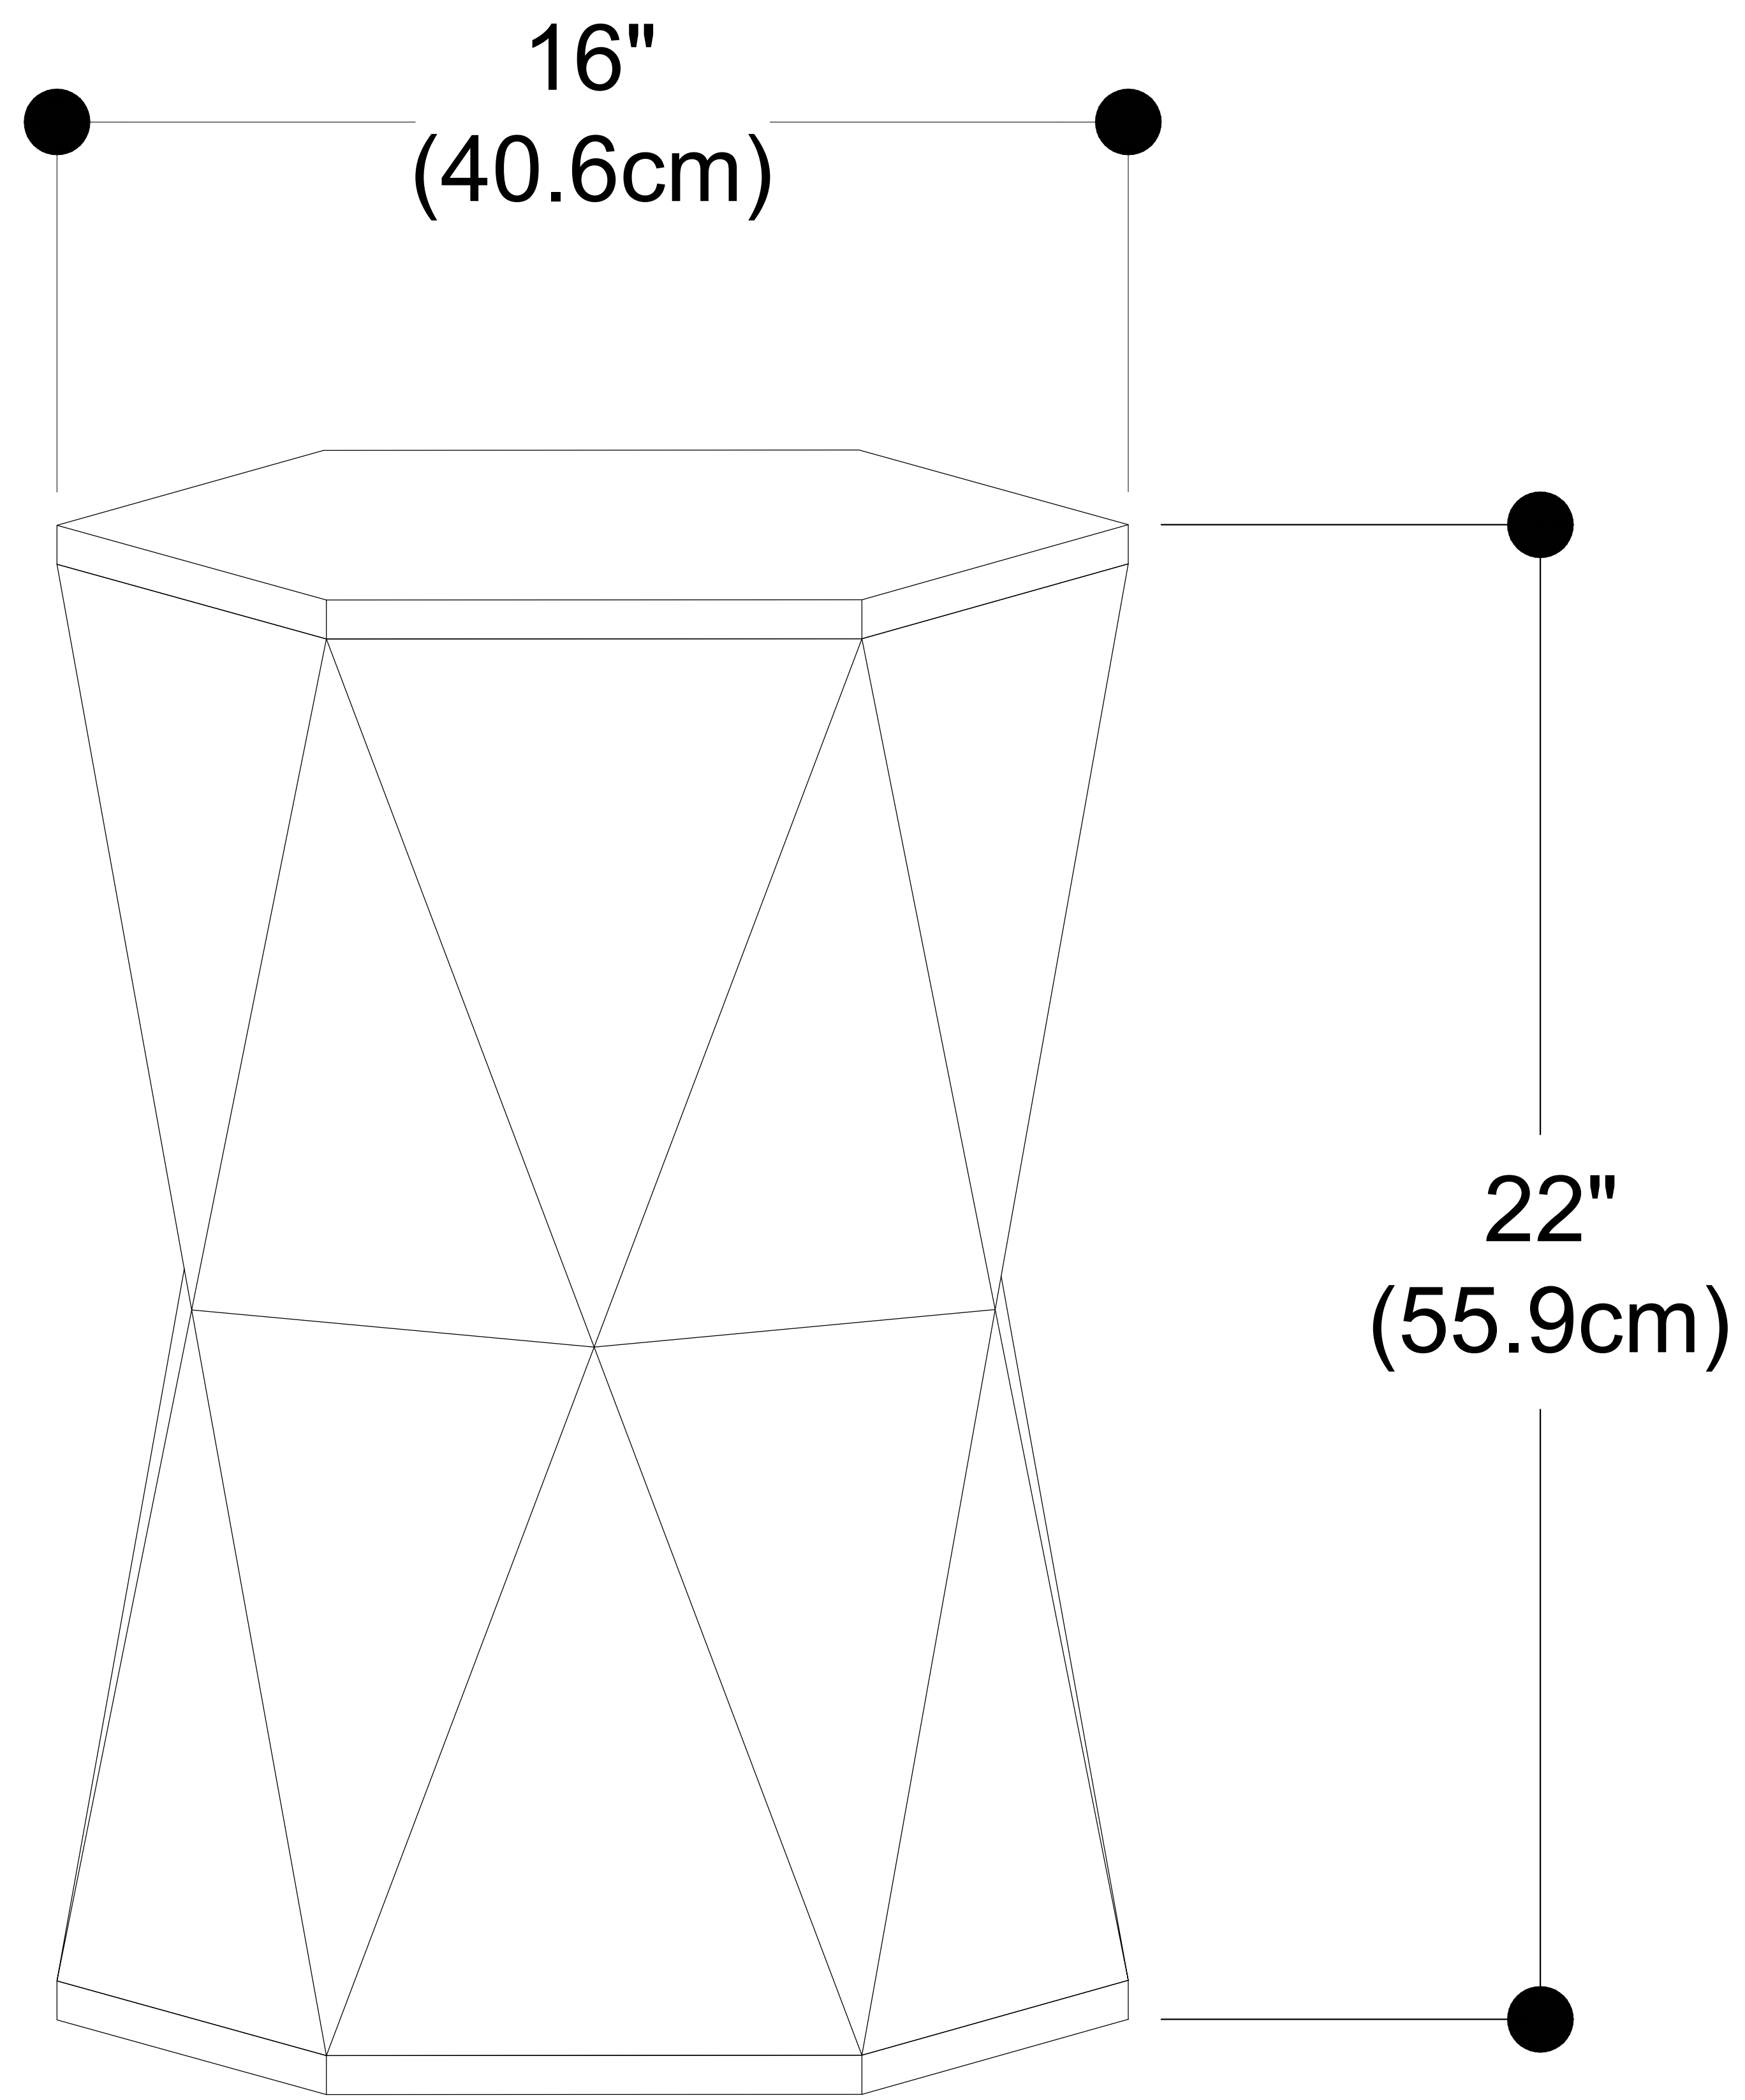

Mckinley Side Table

Net Weight: 17.46 lbs / 7.92 Kgs