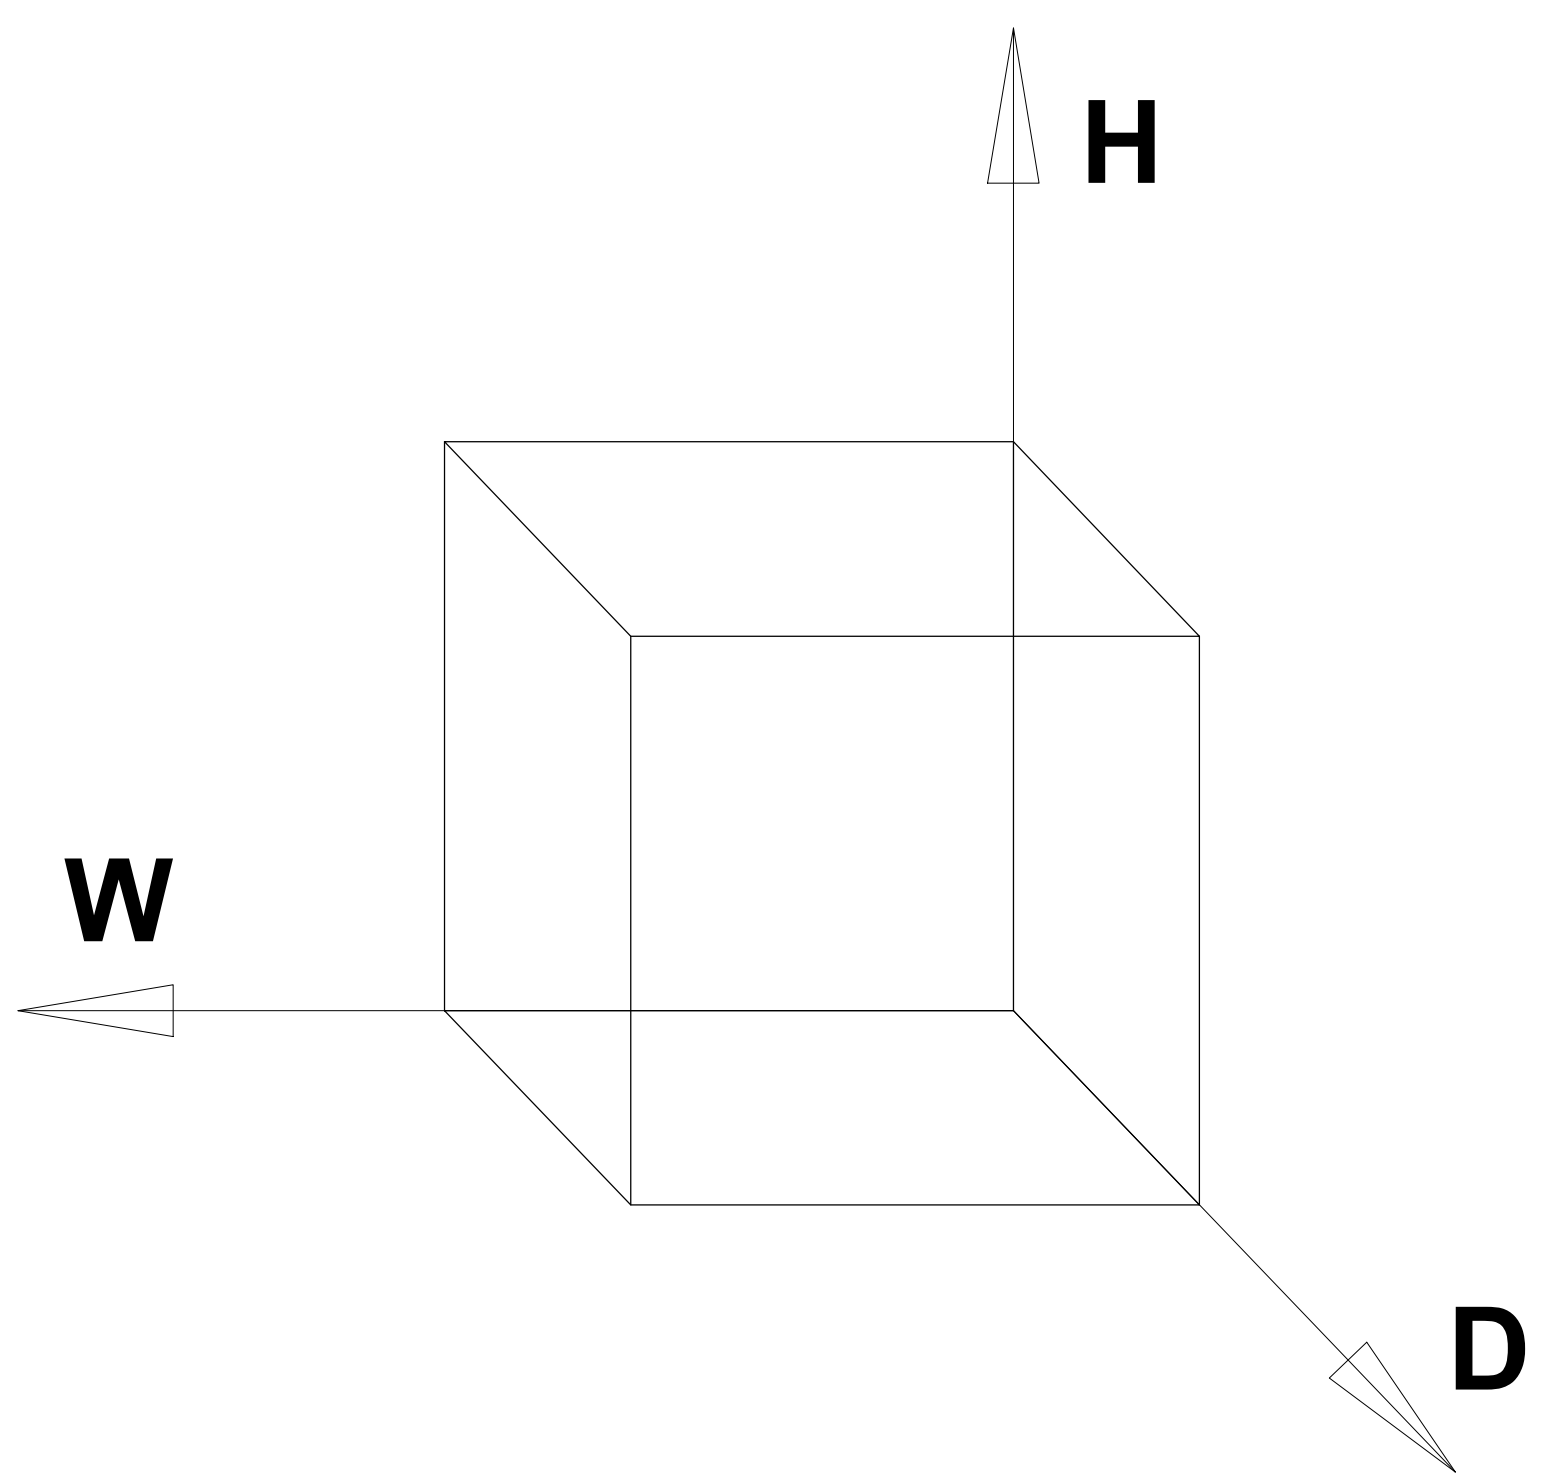

Mckinley Side Table

Net Weight: 17.46 lbs / 7.92 Kgs