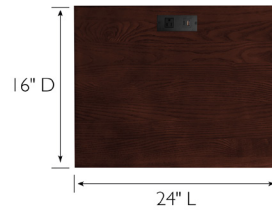

Laurent Side Table with Drawer, Door, and USB-C/USB/AC Outlet, 2-Pack
Chocolate Cherry

SPECIFICATIONS

MATERIAL CONSTRUCTION: Wood
ASSEMBLY REQUIRED: Yes
TOOLS NEEDED FOR ASSEMBLY: N/A
ASSEMBLED DIMENSIONS: 28" H x 24" L x 16" W
ASSEMBLED WEIGHT: 49 lbs.
SHELF STYLE: Fixed Shelf
ADJUSTABLE SHELVES: No
TOP MATERIAL: MDF & US Poplar
SIDES MATERIAL: MDF & US Poplar
LEG MATERIAL: US Poplar
FINISH TYPE: Stained

DRAWER INTERIOR DIMENSIONS: 4.5" H x 17" W x 11" D
DRAWER CONSTRUCTION: Dove Tail
DRAWER BOX MATERIAL: MDF
DRAWER FACE MATERIAL: MDF & US Poplar
USB-C/USB/AC PORT: Yes

WARRANTY: 1-Year limited warranty
TITLE VI COMPLIANT: Yes
PROP 65 HARMFUL MATERIAL: Wood Dust