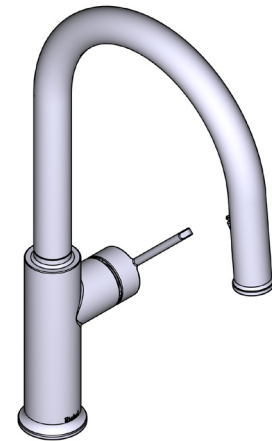

SPECIFICATIONS

DESCRIPTION

- Boomerang™ pull-down technology seamlessly integrates sprayer into the spout while returning it quickly and easily to the sprayer's original position
- Dual-spray functionality with stream and spray settings

FLOW

- 5.69 L/min, 1.5 gpm (US) 60psi

STANDARDS

- ASME A112.18.1 / CSA B125.1
- NSF 61/9 & 372: Q ≤ 1
- ADA

WARRANTY

- Most products or parts carry "Limited Warranties" against manufacturing defects. For US customers please visit houseofrohl.com/support and for Canadian customers please visit houseofrohl.ca/support for complete product and finish warranty.

ONTARIO
houseofrohl.ca/support
 1-800-287-5354

SPÉCIFICATIONS

DESCRIPTION

- Le système de douchette rétractable BoomerangMC intègre de manière transparente la douchette dans le bec tout en la ramenant rapidement et facilement à la position d'origine
- Système de douchette 2 jets avec joint rotatif intégré