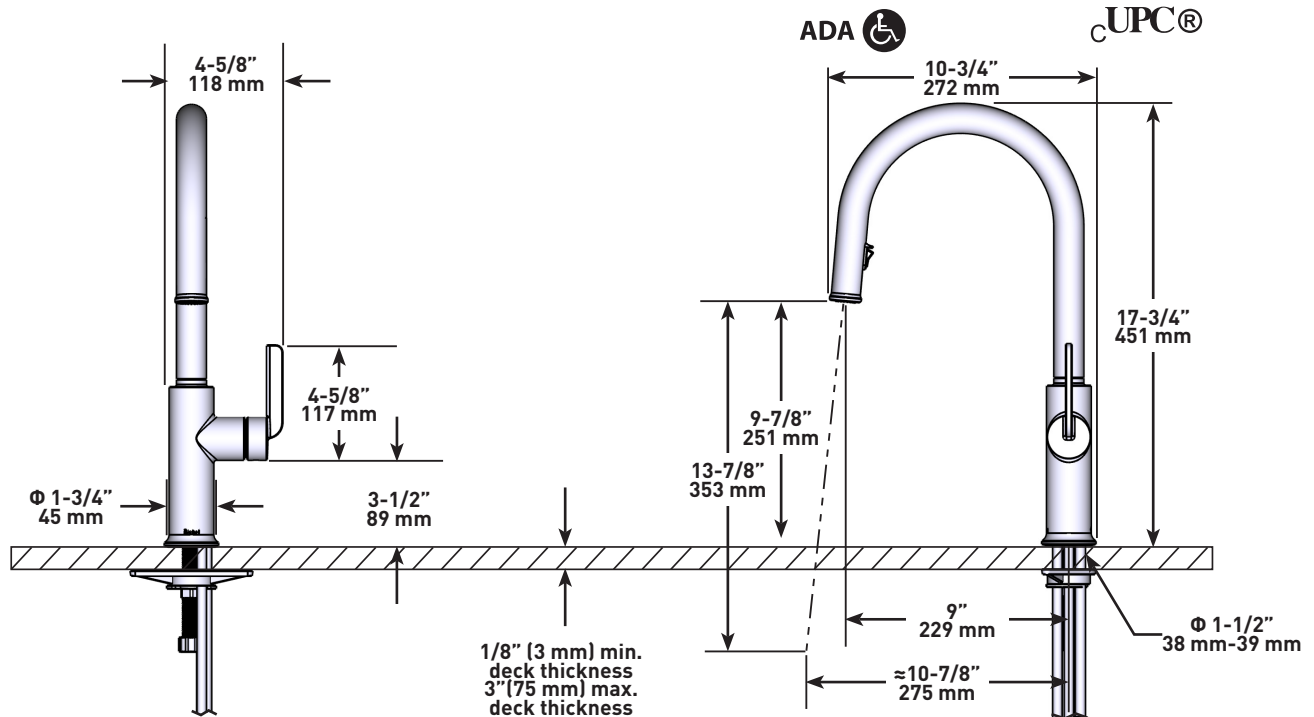

For warranty or additional information, contact:

U.S.A.
houseofrohl.com/support
1-800-777-9762

QUEBEC / MARITIMES / WESTERN CANADA
QUÉBEC / MARITIMES / OUEST CANADIEN
QUEBEC / MARITIMOS / CANADA OCCIDENTAL
houseofrohl.ca/support
1-866-473-8442

ONTARIO
houseofrohl.ca/support
1-800-287-5354