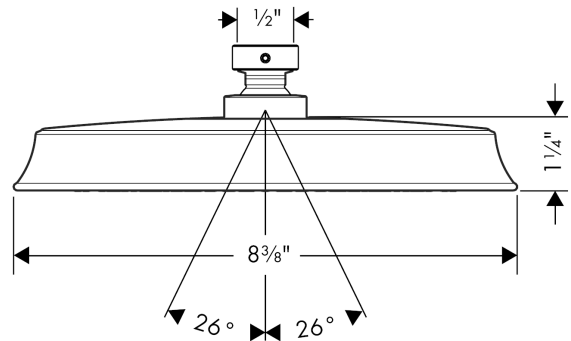

Raindance Classic

Showerhead 180 1-Jet, 2.5 GPM

Finishes : **polished nickel** Part no. : **28421831**

Description

Features

- 107 no-clog spray channels
- Spray modes: RainAir
- Flow: 2.5 GPM (9.5 L/Min)
- Fully-finished matching spray face

Item details

List Price \$ 664.00

Technology

Compliance

Product image

Scale drawing

Raindance Classic
Showerhead 180 1-Jet, 2.5 GPM
Finishes : **polished nickel** Part no. : **28421831**

Exploded drawing

Year of production: >06/09

Raindance Classic
Showerhead 180 1-Jet, 2.5 GPM
 Finishes : **polished nickel** Part no. : **28421831**

Spare parts list

Year of production: >**06/09**

Pos.	Description	Part no.	Price	PU
1	filter packing	88649000	-	1