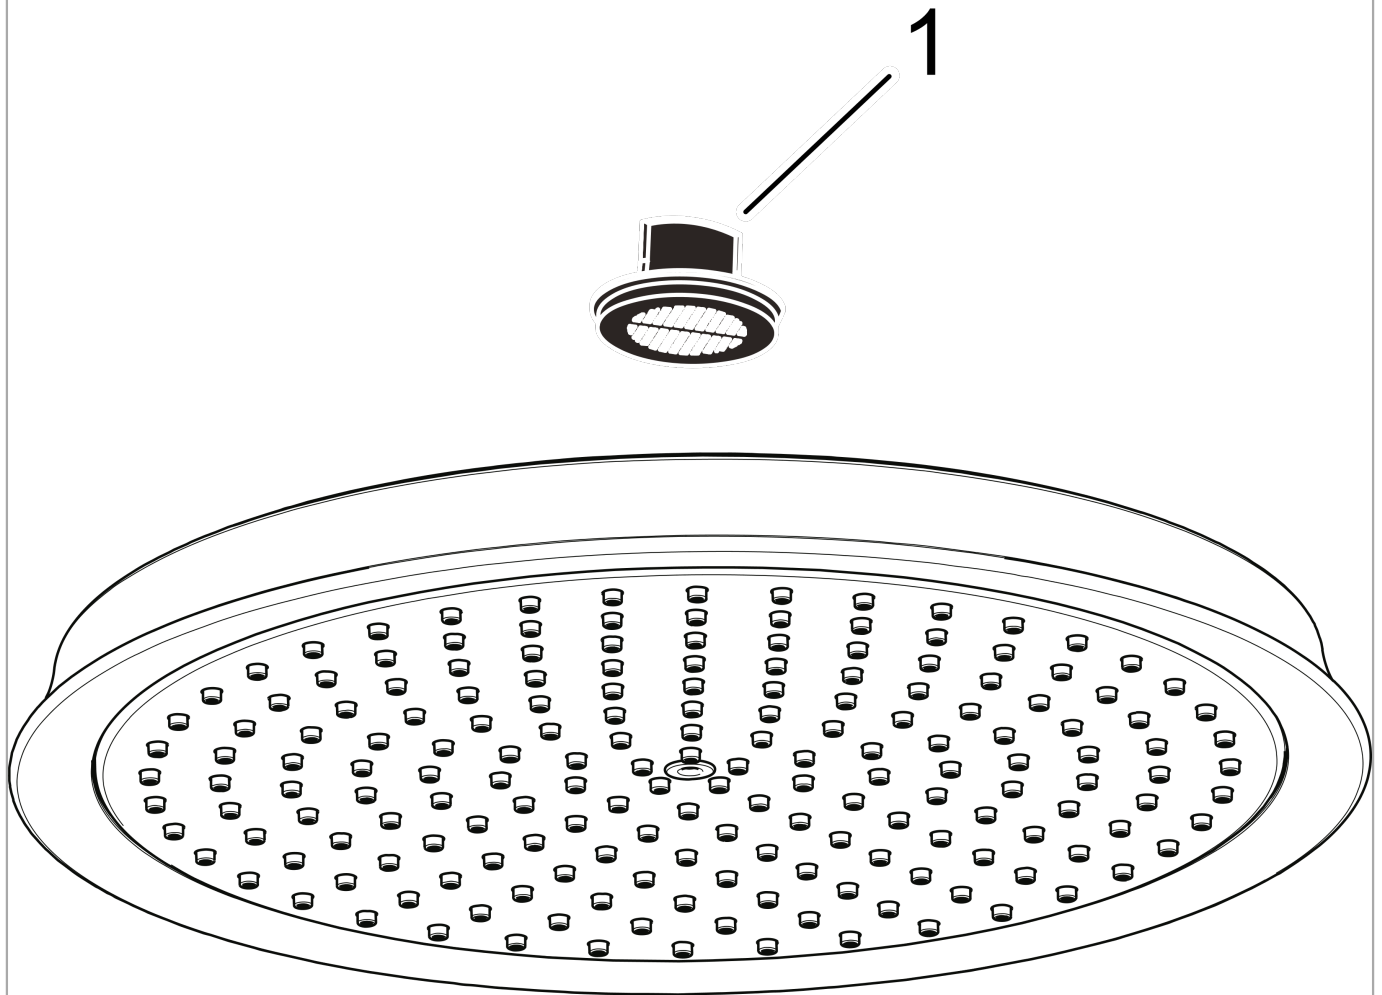

Raindance Classic

Showerhead 180 1-Jet, 2.5 GPM

Finishes : **polished nickel** Part no. : **28421831**

Description

Features

- 107 no-clog spray channels
- Spray modes: RainAir
- Flow: 2.5 GPM (9.5 L/Min)
- Fully-finished matching spray face

Item details

List Price \$ 664.00

Technology

Compliance

Product image

Scale drawing

Raindance Classic
Showerhead 180 1-Jet, 2.5 GPM
Finishes : **polished nickel** Part no. : **28421831**

Exploded drawing

Year of production: >06/09

Raindance Classic
Showerhead 180 1-Jet, 2.5 GPM
 Finishes : **polished nickel** Part no. : **28421831**

Spare parts list

Year of production: >**06/09**

Pos.	Description	Part no.	Price	PU
1	filter packing	88649000	-	1