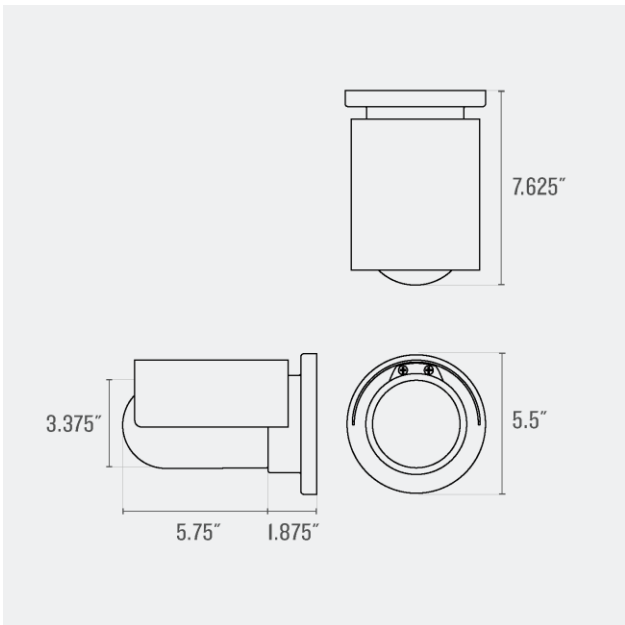

Fixture Option(s)

Lichen-Satin
(LN-S)

Dune
(DU)

Shell White
(SWT)

Opal Glass
(OP)

Clear Glass
(CL)

Black, Satin
(BkS)

Shade Option(s)