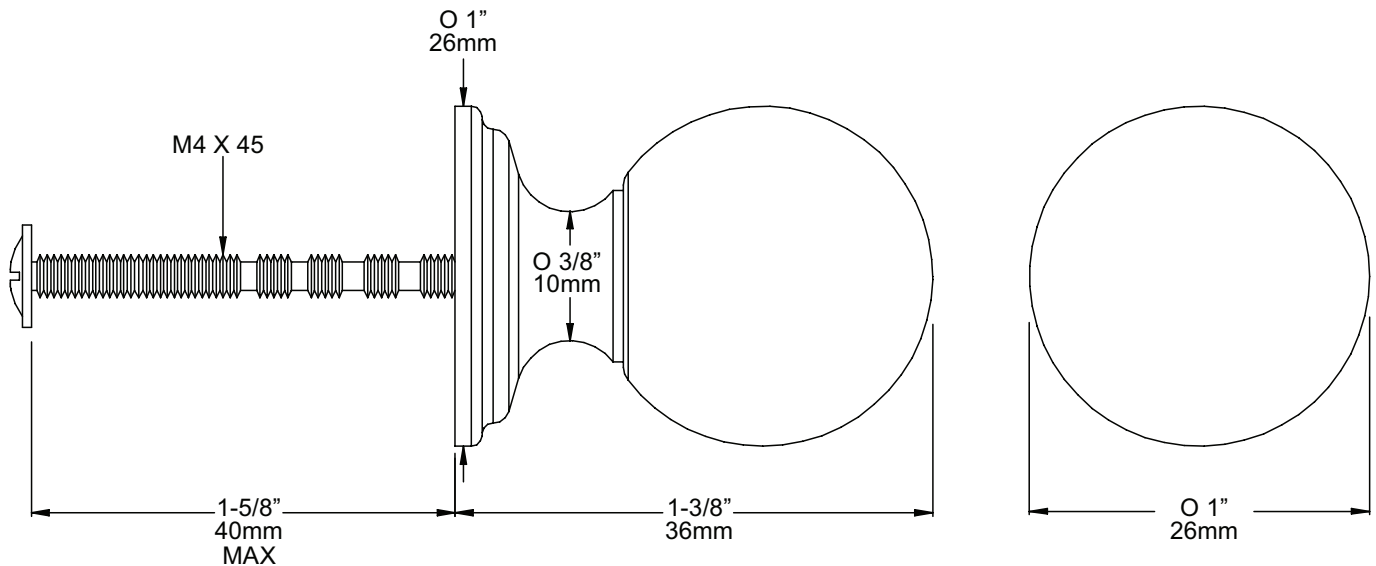

For warranty or additional information, contact:

US Customers

U.S.A.
houseofrohl.com/support
1-800-777-9762

Canadian Customers

QUEBEC / MARITIMES / WESTERN CANADA
houseofrohl.ca/support
1-866-473-8442

ONTARIO
houseofrohl.ca/support
1-800-287-5354