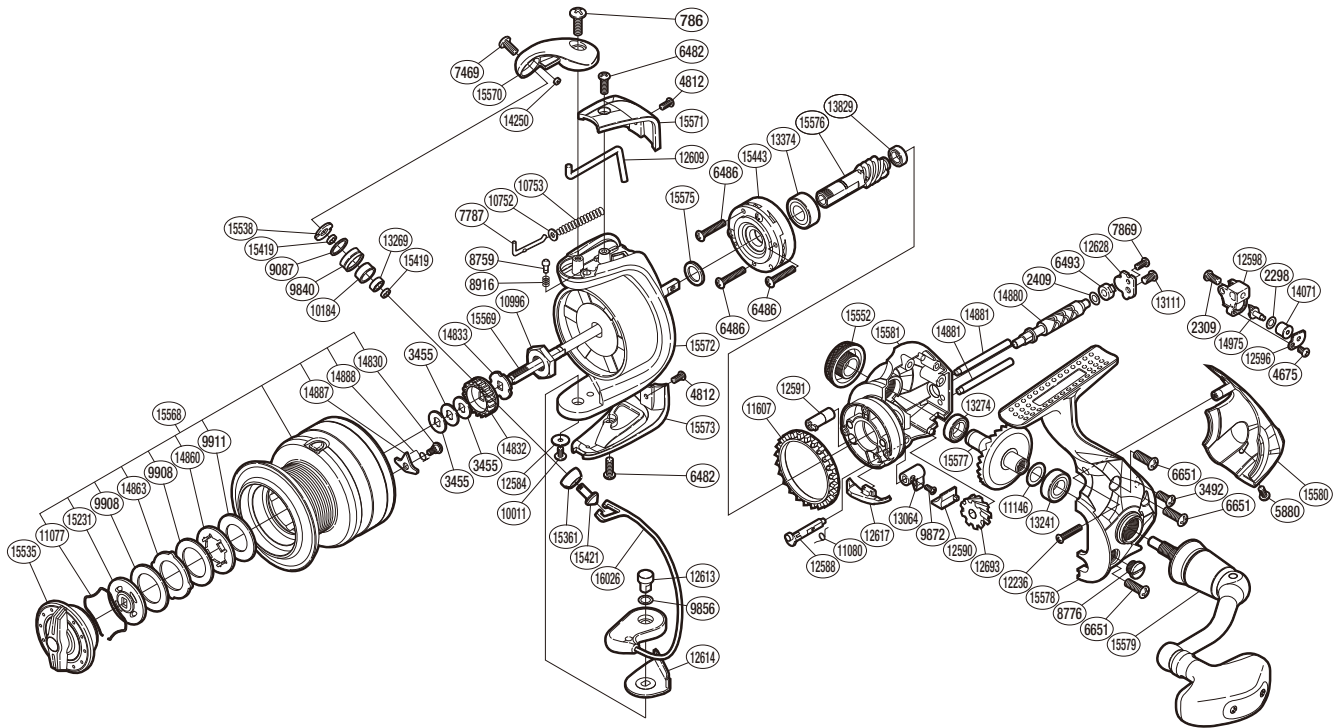

# SHIMANO

**SAROS** SA-RB

**SAR-4000FA**

Please note that the number of adjusting washers may not be the same as shown in the exploded views. (51SE764001U) (Adjustment will vary with each individual product.)