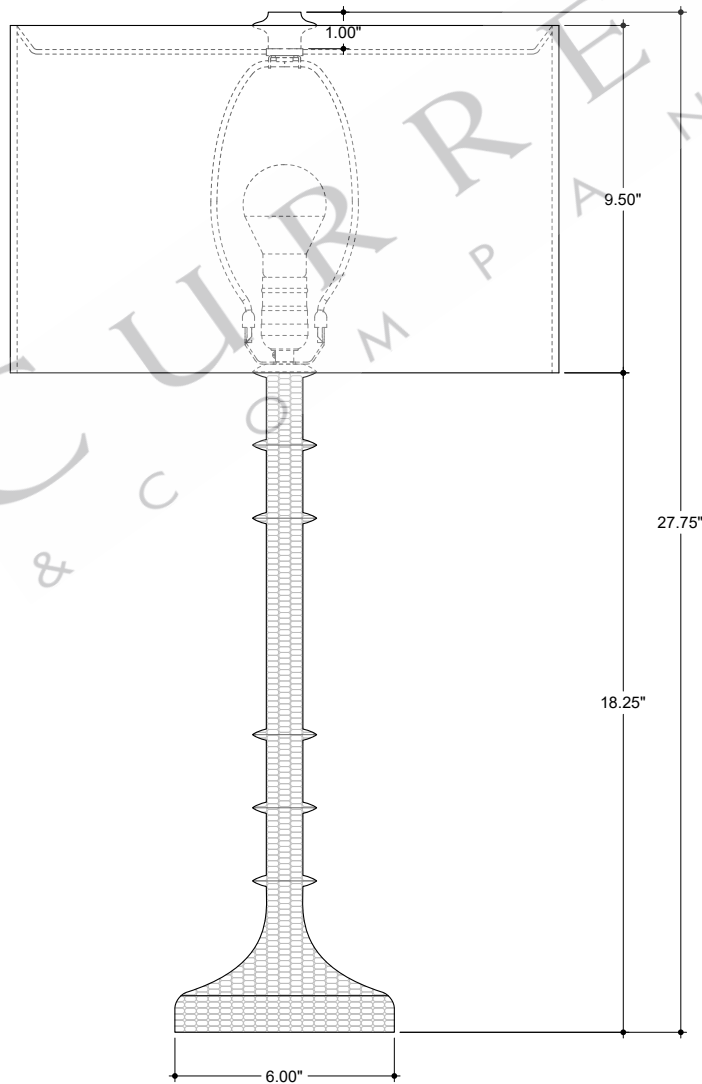

Ø15.00" DIA. SHADE
 Ø1.75" DIA. FINIAL
 Ø6.00" DIA. BASE

TOP VIEW

FRONT VIEW

CURREY & COMPANY

6000-0868

ALL WORK © 2023 CURREY & COMPANY