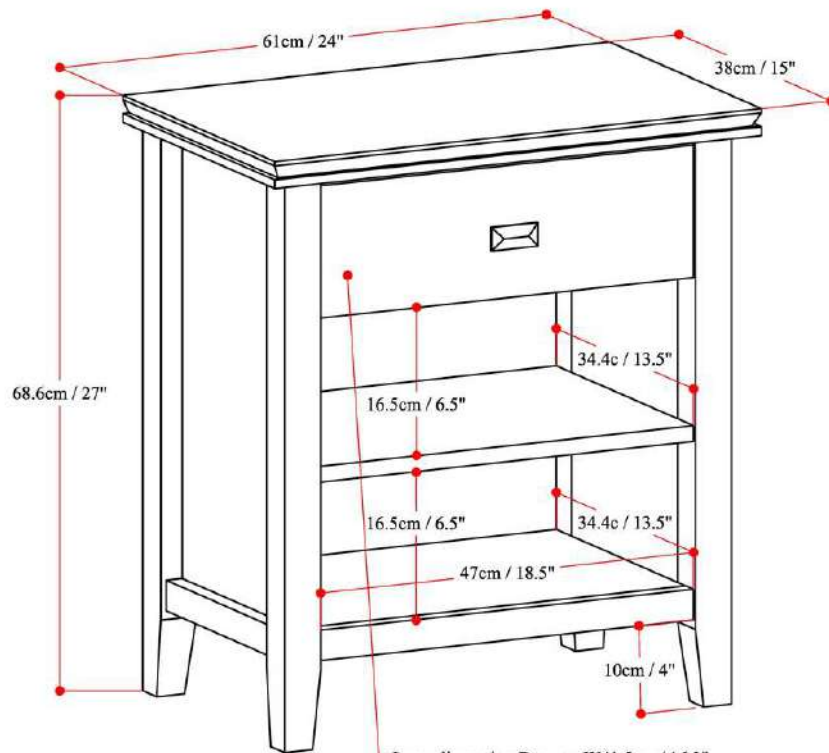

ARTISAN BEDSIDE TABLE

Inner dimension Drawer: W41.5cm / 16.3"
x D28.5cm / 11.2" x H12cm / 4.7" x 1pc

Net Weight : 28.66 (lb)