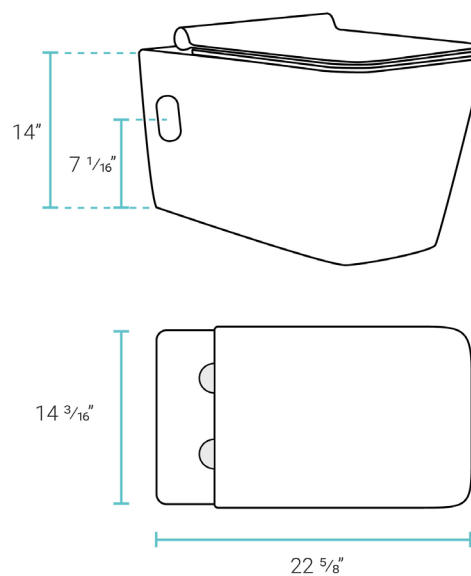

Required Components (sold separately):

- Wall Actuator: SM-WC001, SM-WC002, SM-WC003 *
- In-Wall Tank Carrier System: SM-WC424, SM-WC426

* Color & style options available