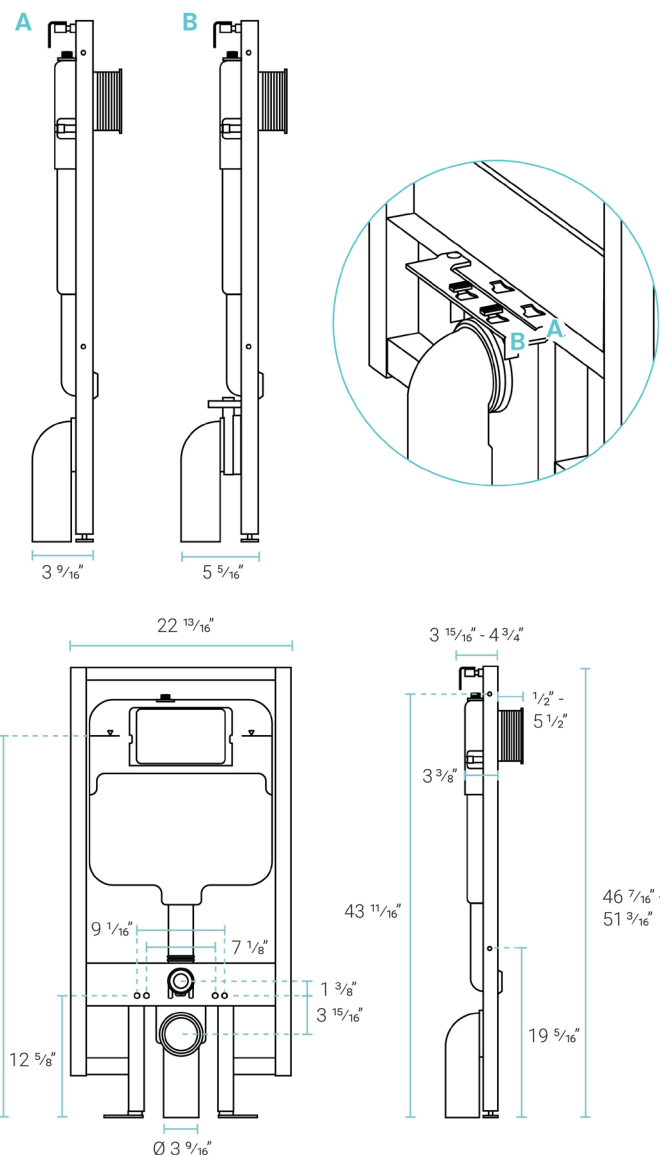

- Wall hung

Colors & Finishes:

- White: SM-WT442
- Matte Black: SM-WT442MB

Specifications:

- N.W: 67.0 lb.
- L: 22 ⁵/₈" x W: 14 ³/₁₆" x H: 14"

Included Parts:

- Wall-Hung Bowl: SM-WT442
- QQ Feet: SM-QQF14
- Quick-Release Seat: SM-QRS42
- Mounting Hardware: SM-TPT15
- Side Bolt Covers: SM-TPT11

Swiss Madison®
well made forever

for Wall-Hung Toilet

SM-WC424

Included Parts:

- Discharge Pipe: SM-CPT24
- Flush Valve: SM-CPT31
- Flush Valve Holder: SM-CPT35
- Inlet / Outlet Pipes: SM-CPT42
- Water Tank Pipe: SM-CPT44
- Fill Valve: SM-CPT53
- Tank O-Ring: SM-CPT69
- Water Supply Line: SM-CPT70
- Inlet O-Ring: SM-CPT87
- Water Tank Pipe O-Ring: SM-CPT88
- Flush Valve Set Board: SM-CPT89
- Actuator Cover: SM-CPT90
- Fill Valve Clip: SM-CPT92
- Transmission Bracket: SM-CPT95
- Kit Pack: SM-CPT99
- Bolt Kit: SM-TPT122
- Discharge Pipe Bracket: SM-TPT24
- Discharge Pipe Clamp: SM-TPT25

Required Parts (sold separately):

- Flush Actuator Plate *
 - Wall-Hung Toilet *
- * Sold by Swiss Madison

Features:

- Saves space with concealed tank
- Strong, secure hold
- Easy tank access
- Adjustable height

Installation:

- In-wall

Specifications:

- N.W: 33.0 lb.
- L: 22 ¹³/₁₆" x W: 4 ³/₄" x H: 51 ³/₁₆"

Dual-Flush Flush Actuator SM-WC001B

Features:

- ABS material
- Dual-flush push buttons

Installation: