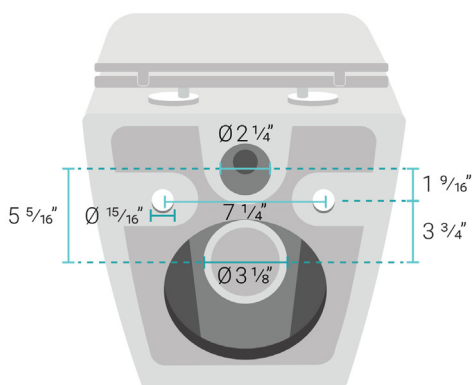

Required Components (sold separately):

- Wall Actuator: SM-WC001, SM-WC002, SM-WC003 *
- In-Wall Tank Carrier System: SM-WC424, SM-WC426

* Color & style options available