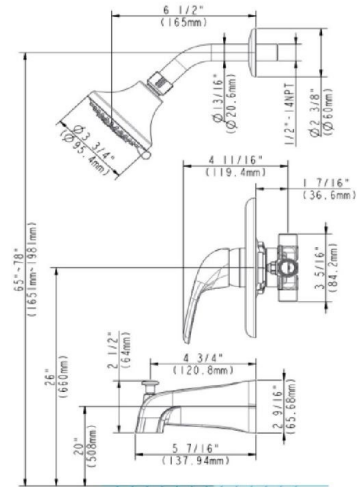

Middleton Single Handle Bath and Shower Trim with Valve

Satin Nickel

SPECIFICATIONS

MATERIAL:	Steel/Zinc	WEIGHT:	4.72 lbs.
HANDLE MATERIAL:	Zinc	PVD FINISH:	Yes
SPOUT MATERIAL:	Zinc	ESCUTCHEON INCLUDED:	Yes
CARTRIDGE MATERIAL:	N/A	VALVE INCLUDED:	Yes
WATERWAY MATERIAL:	Brass	PRESSURE BALANCED VALVE:	Yes
VALVE MATERIAL:	Brass	TYPE OF SHOWER HEAD:	Wall Mount
DRAIN MATERIAL:	N/A	SHOWER HEAD FUNCTIONS (QTY):	1
FAUCET TYPE:	Bath & Shower Trim	SHOWER HEAD NOZZLE TYPE:	Silicone
SPOUT REACH:	N/A	SHOWER HEAD SHAPE:	Round
FLOW RATE:	1.8 GPM	SHOWER HEAD PUSH BUTTON:	No
LOW FLOW:	Yes	TUB SPOUT TYPE:	Threaded
HANDLES CONFIGURATION:	Single Handle	TUB SPOUT DIVERTER INCLUDED:	Yes
HANDLE REACH:	N/A		
QUICK ATTACH INCLUDED:	Yes		
DIMENSIONS:	48" H x 7.5" L x 3.9" D		