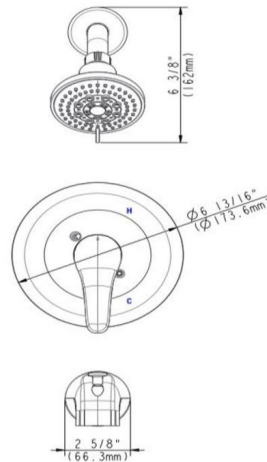

Middleton Single Handle Bath and Shower Trim with Valve

Satin Nickel

SPECIFICATIONS

MATERIAL:	Steel/Zinc	WEIGHT:	4.72 lbs.
HANDLE MATERIAL:	Zinc	PVD FINISH:	Yes
SPOUT MATERIAL:	Zinc	ESCUTCHEON INCLUDED:	Yes
CARTRIDGE MATERIAL:	N/A	VALVE INCLUDED:	Yes
WATERWAY MATERIAL:	Brass	PRESSURE BALANCED VALVE:	Yes
VALVE MATERIAL:	Brass	TYPE OF SHOWER HEAD:	Wall Mount
DRAIN MATERIAL:	N/A	SHOWER HEAD FUNCTIONS (QTY):	1
FAUCET TYPE:	Bath & Shower Trim	SHOWER HEAD NOZZLE TYPE:	Silicone
SPOUT REACH:	N/A	SHOWER HEAD SHAPE:	Round
FLOW RATE:	1.8 GPM	SHOWER HEAD PUSH BUTTON:	No
LOW FLOW:	Yes	TUB SPOUT TYPE:	Threaded
HANDLES CONFIGURATION:	Single Handle	TUB SPOUT DIVERTER INCLUDED:	Yes
HANDLE REACH:	N/A		
QUICK ATTACH INCLUDED:	Yes		
DIMENSIONS:	48" H x 7.5" L x 3.9" D		