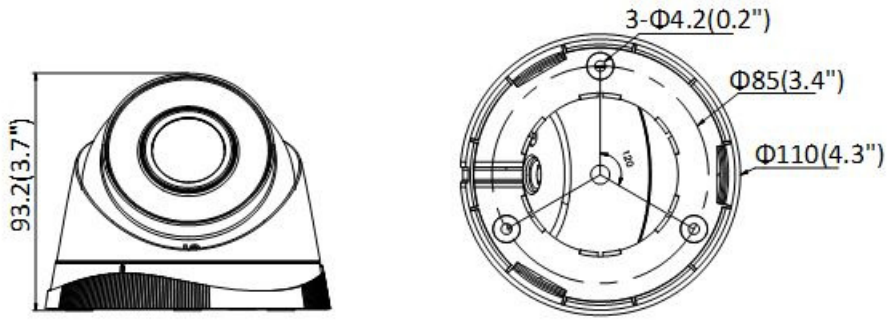

Dimensions

Unit: mm (inch)