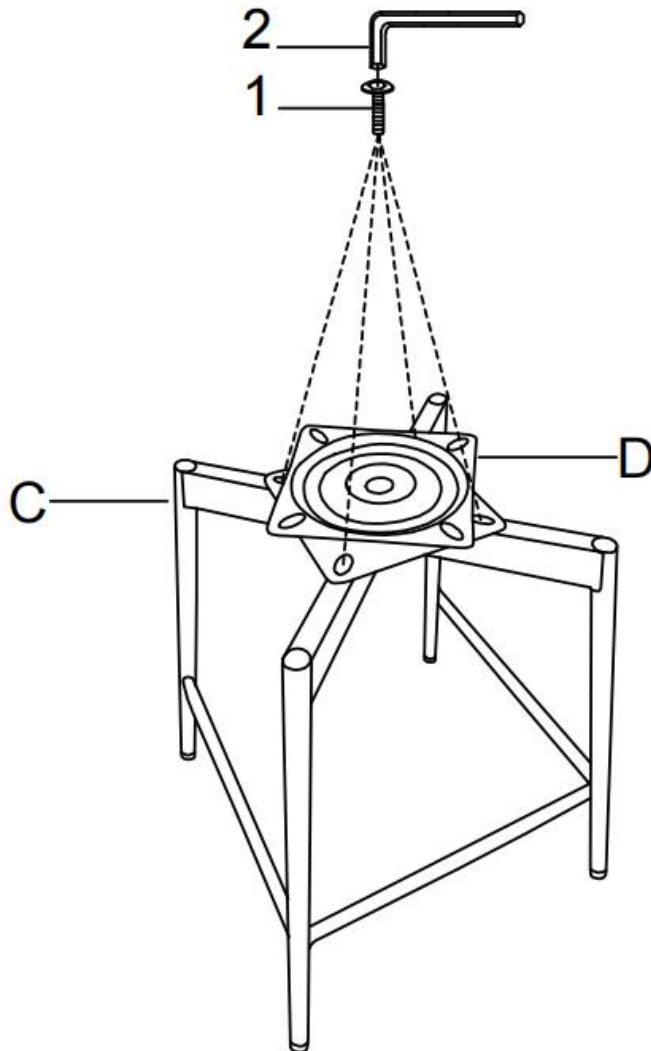

D

SWIVEL PLATE
QTY 1

Hardware Description

1

ALLEN KEY SCREW
M6 x 20 mm
QTY 12

2

ALLEN KEY
M6 x 70 mm
QTY 1

Step 1

1. Attach Swivel Plate (D) to Frame (C) using four Allen Key Screws (1).
2. Use Allen Key (2) to tighten.

Step 2

1. Place the Seat (B) upside down on a flat, smooth surface.
2. Attach Back (A) to Seat (B) using four Allen Key Screws (1).
3. Use Allen Key (2) to tighten.