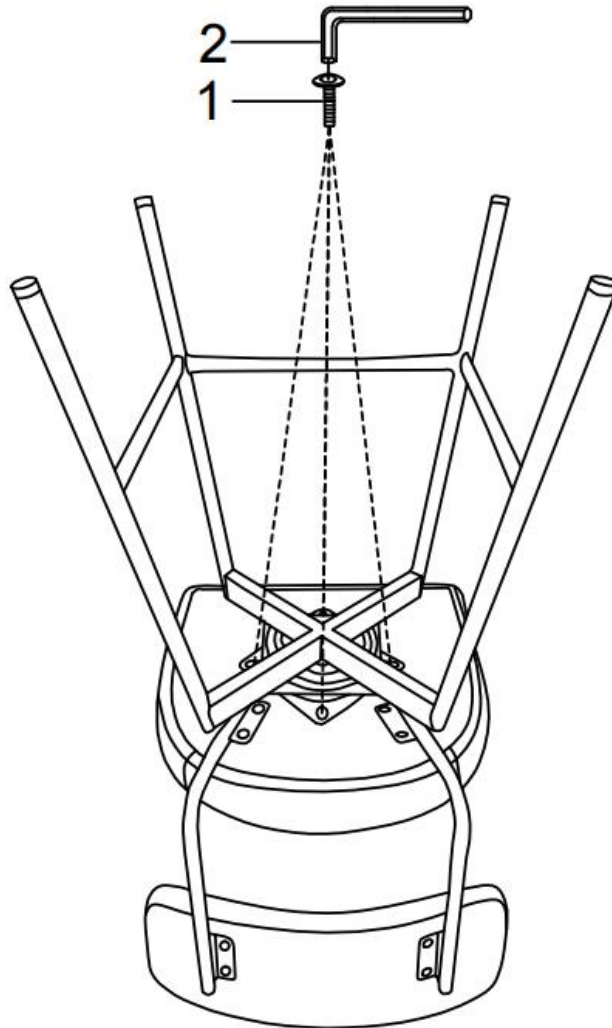

Step 3

1. Place assembled Seat and Back upside down on a flat smooth surface.
2. Attach Frame (C) to assembled Seat and Back using four Allen Key Screws (1).
3. Use Allen Key (2) to tighten.