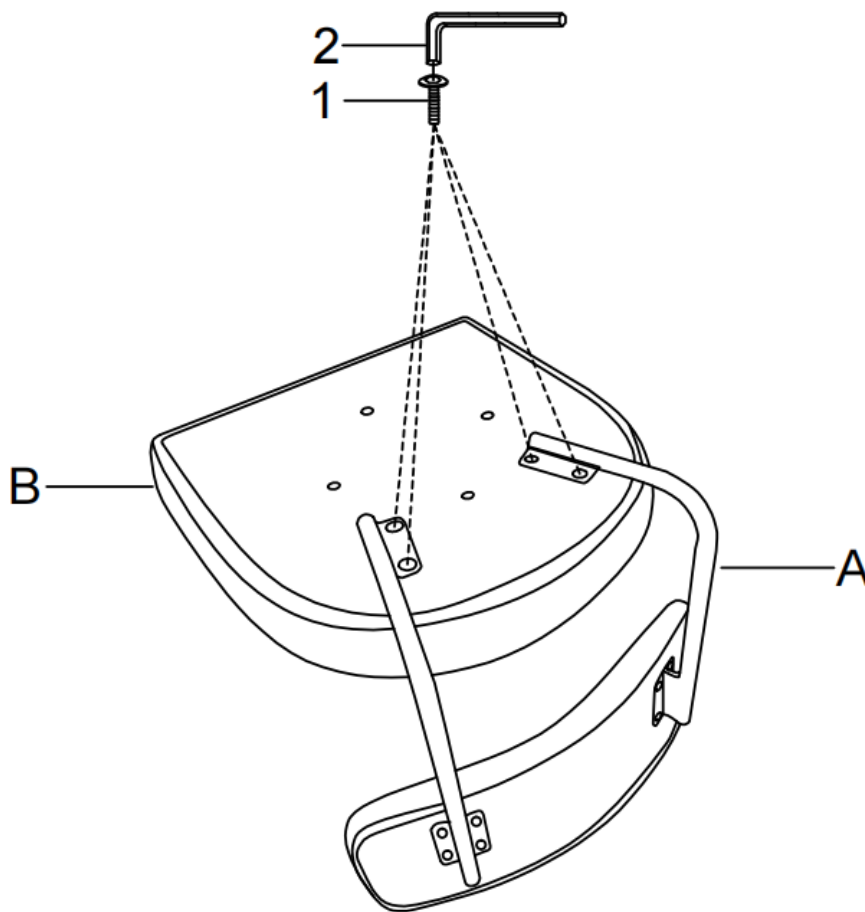

D

SWIVEL PLATE
QTY 1

Hardware Description

1

ALLEN KEY SCREW
M6 x 20 mm
QTY 12

2

ALLEN KEY
M6 x 70 mm
QTY 1

Step 1

1. Attach Swivel Plate (D) to Frame (C) using four Allen Key Screws (1).
2. Use Allen Key (2) to tighten.

Step 2

1. Place the Seat (B) upside down on a flat, smooth surface.
2. Attach Back (A) to Seat (B) using four Allen Key Screws (1).
3. Use Allen Key (2) to tighten.