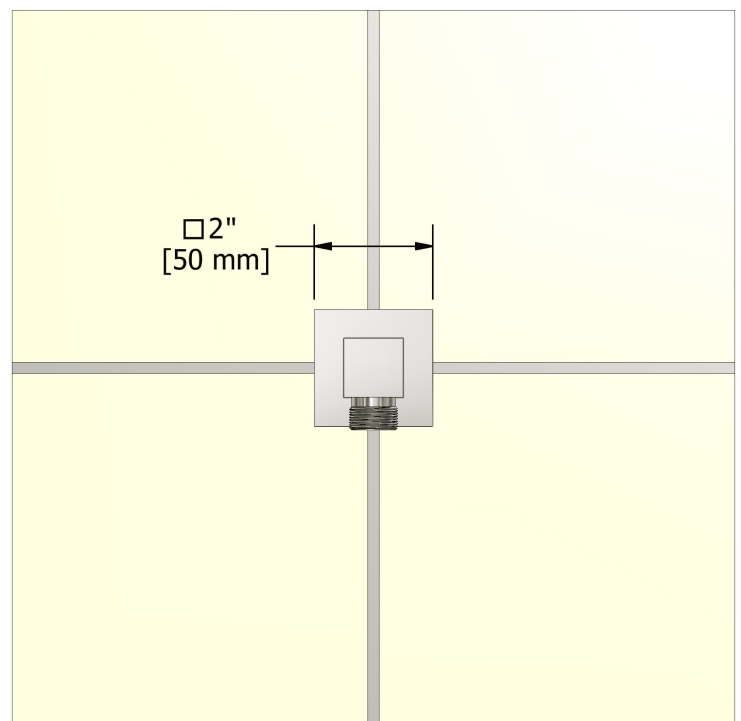

Certifications

- CSA B125.1
- ASME A112.18.1
- CMR248 Approval

cUPC®