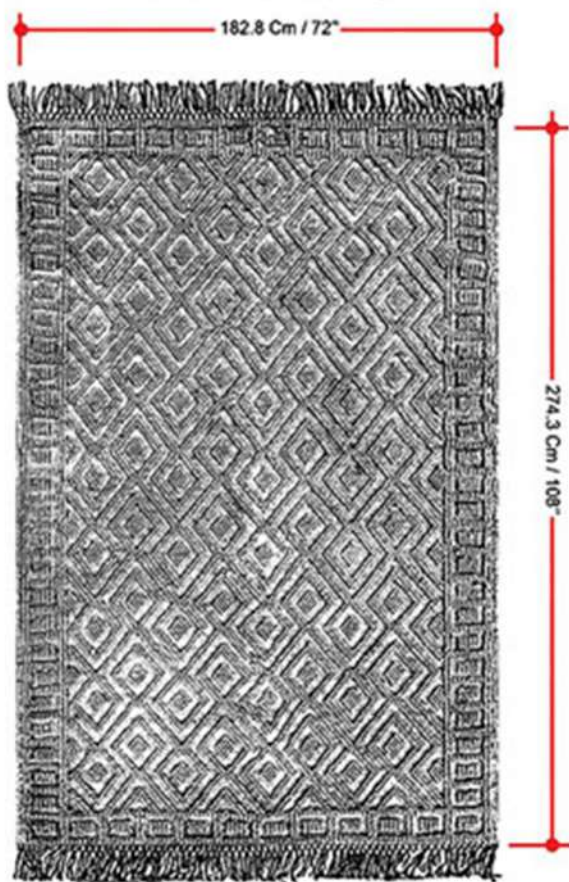

Mead6'x9' Area Rug

Net Weight:29.76(Lbs)