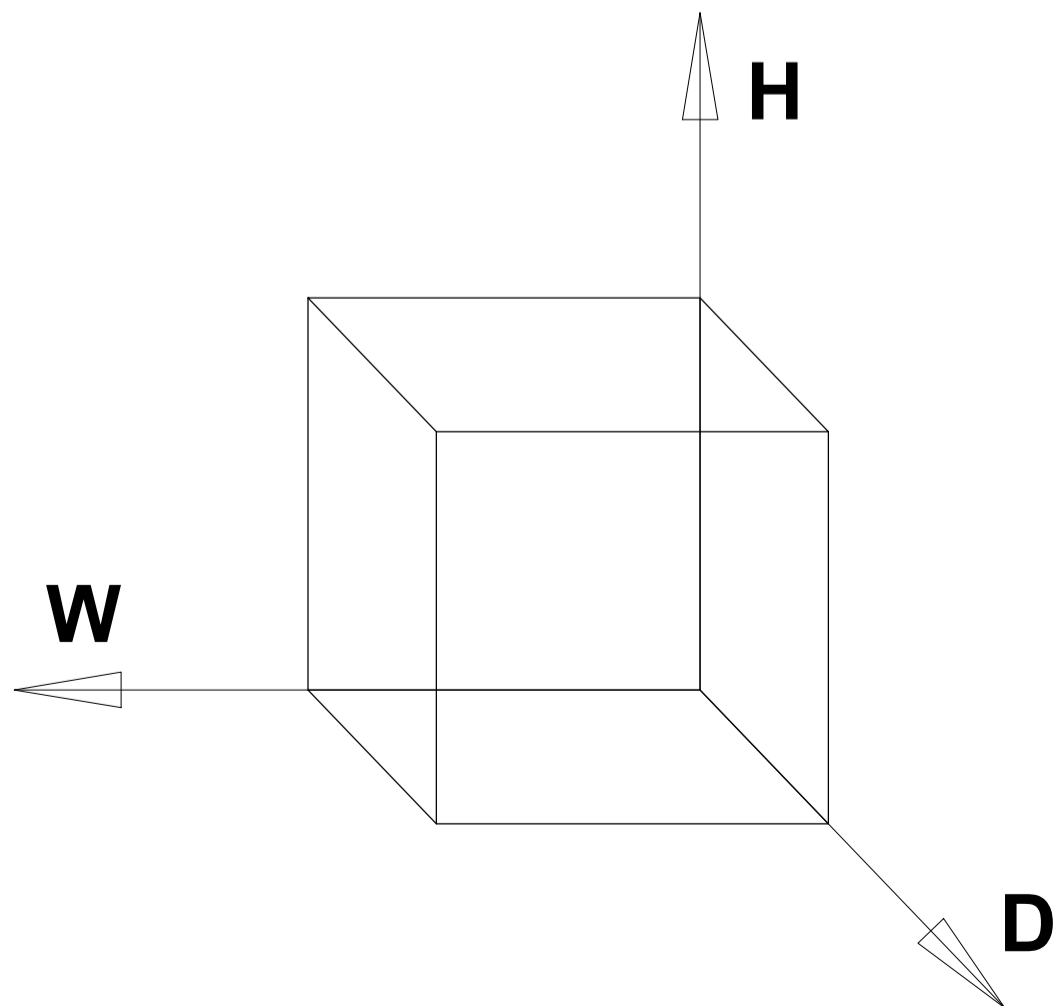

Cody Side Table

Net Weight: 24.93 lbs / 11.31 Kgs