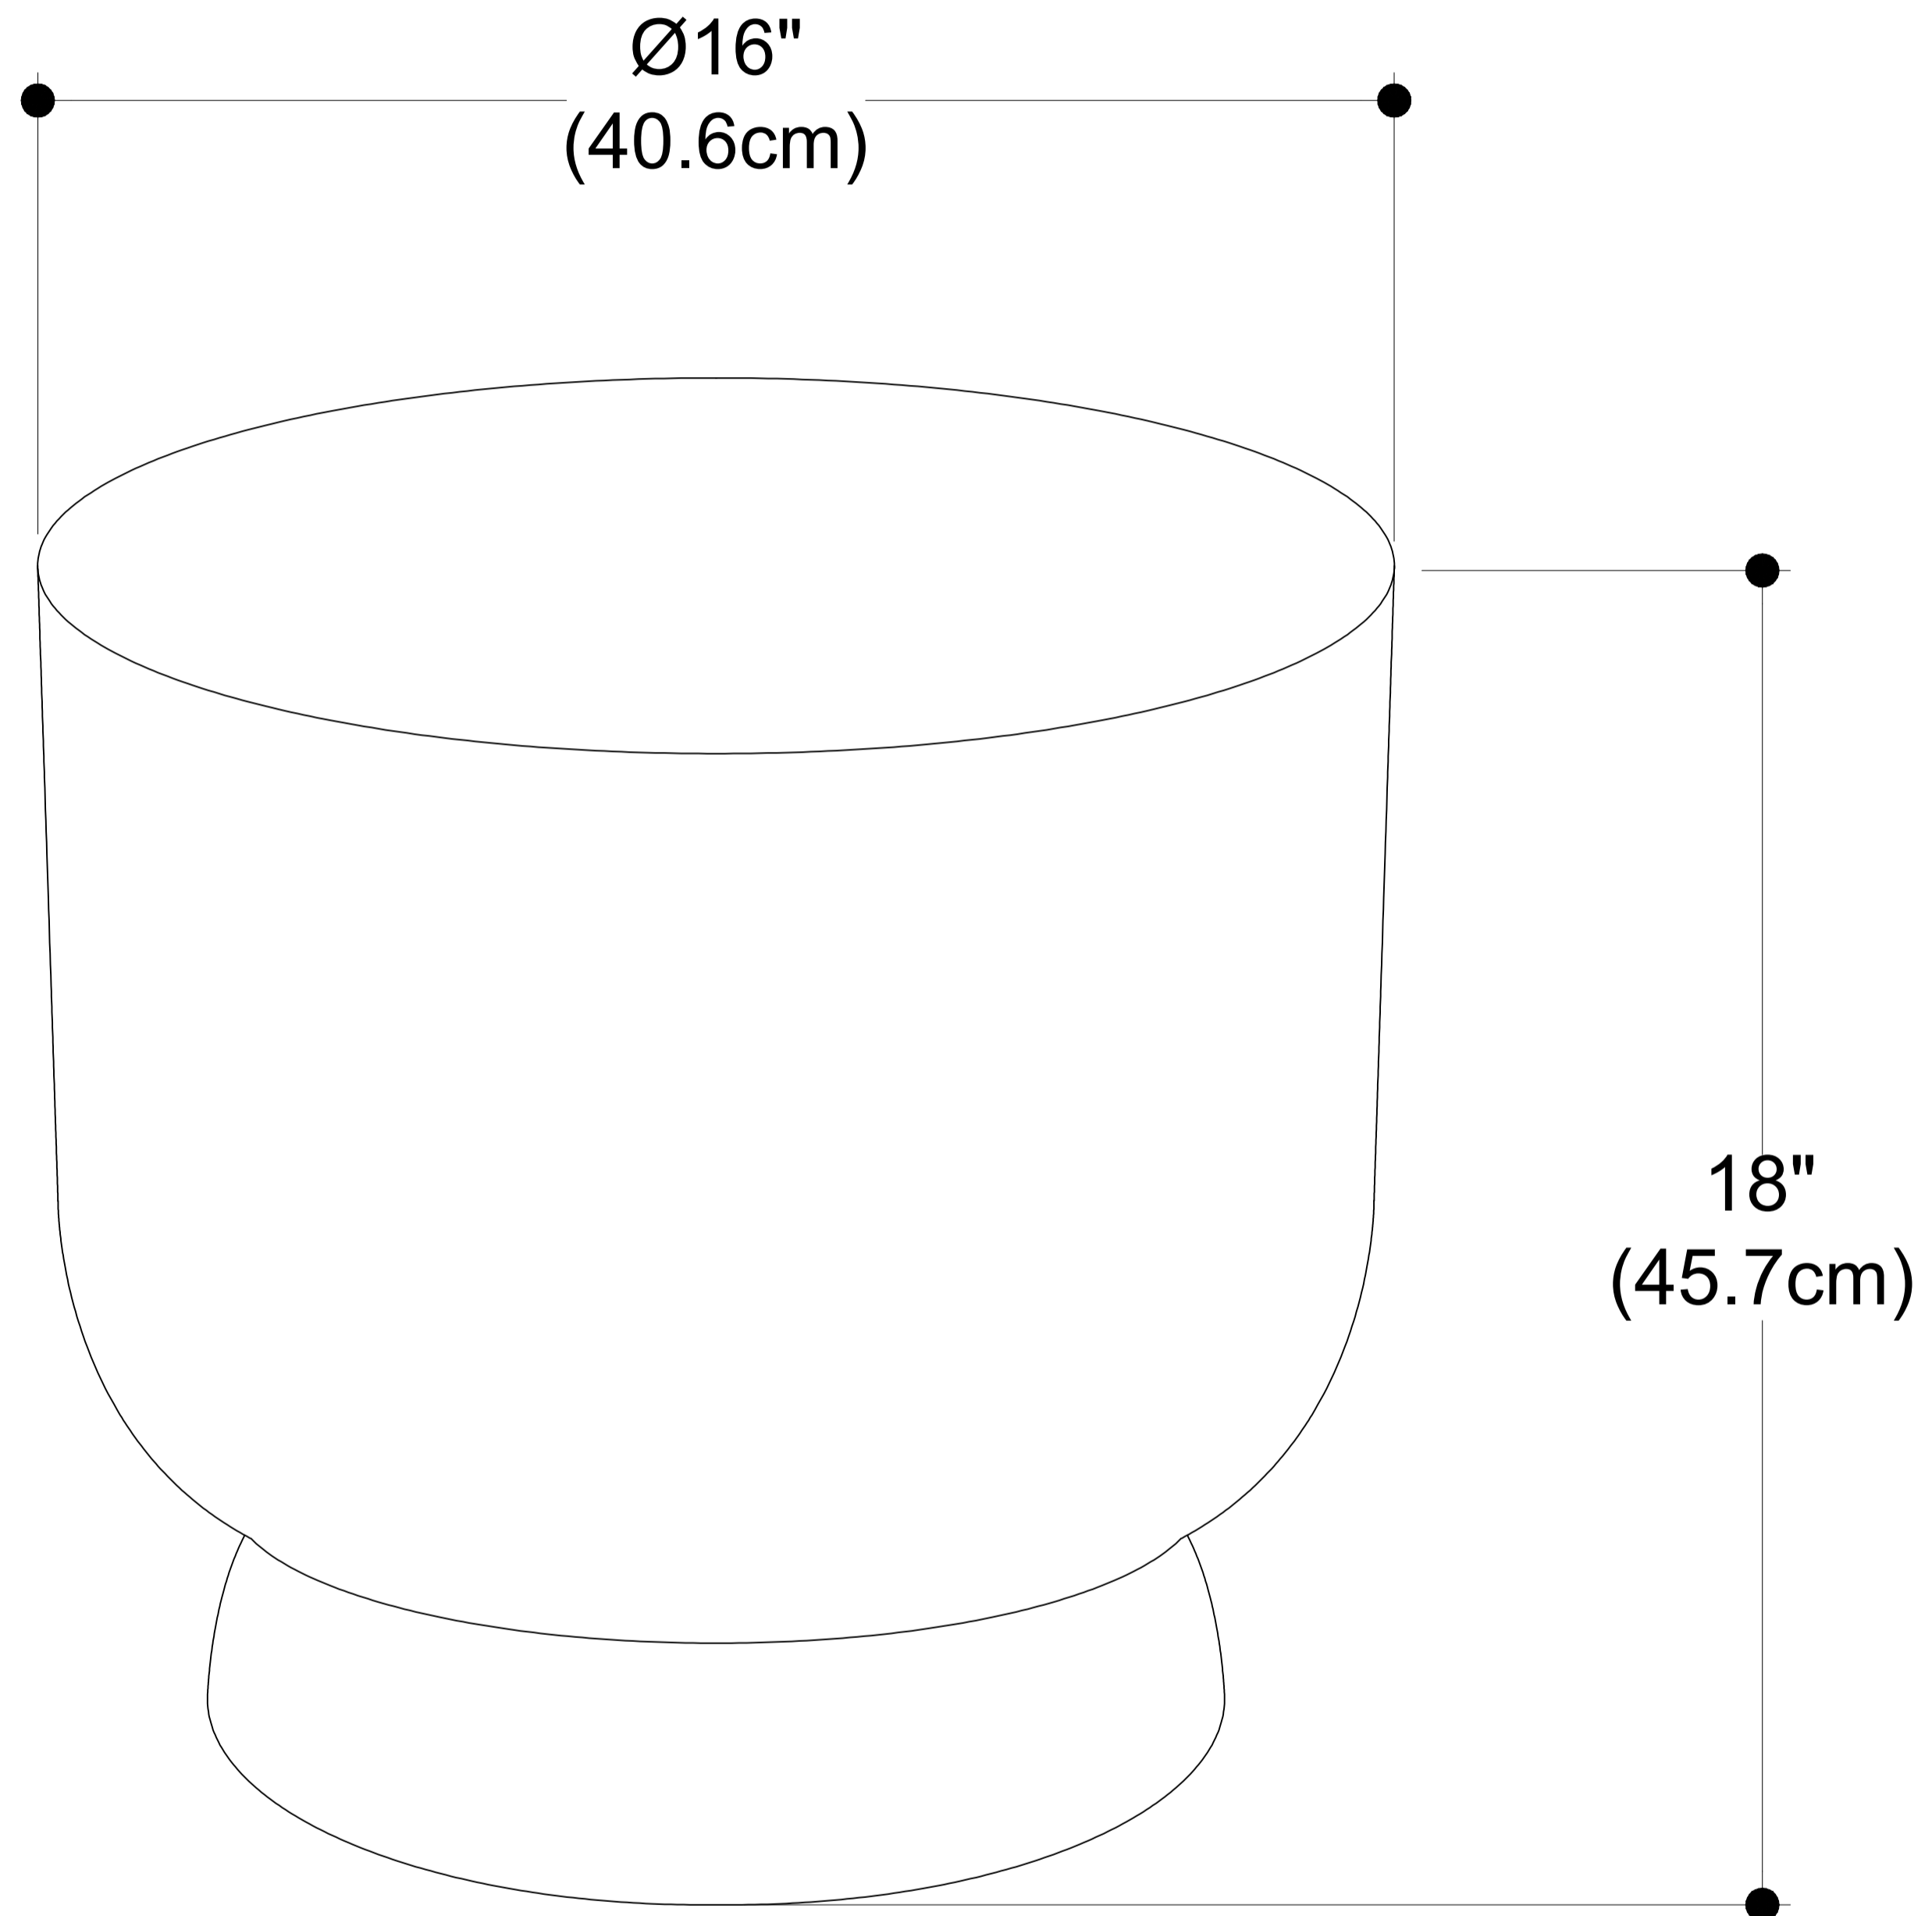

Cody Side Table

Net Weight: 24.93 lbs / 11.31 Kgs