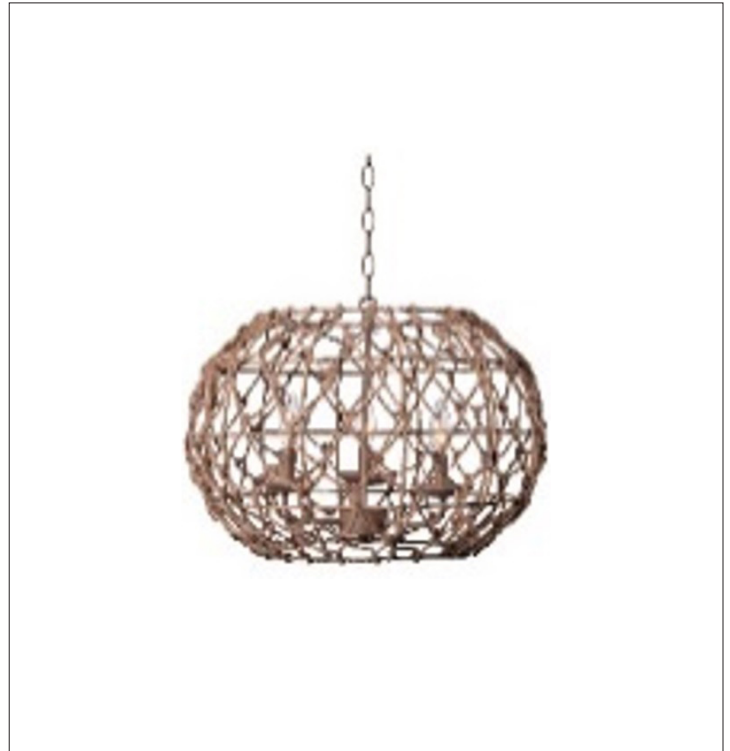

# AURA Pendant light

part # IPL2124B03BR20

## General

Size of fixture: 20" W x 14" H  
Finish: tan  
Shade: natural tied rope shade  
Shade size: 20" W x 13 3/4" H  
Canopy size: 5 1/8" diameter  
Lamping: 3 x 60W C bulbs (not included)  
Mounting: ceiling, adjustable length  
6' chain and cord

## Packaging

Color box: 22.44" x 22.44" x 14.97"  
Color box weight: 5.51 lbs  
Master box: N/A