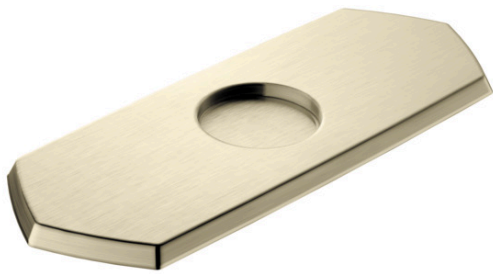

Locarno

Base Plate for Single-Hole Faucets

Finishes : **brushed nickel** Part no. : **04819820**

Description

Product image

Scale drawing