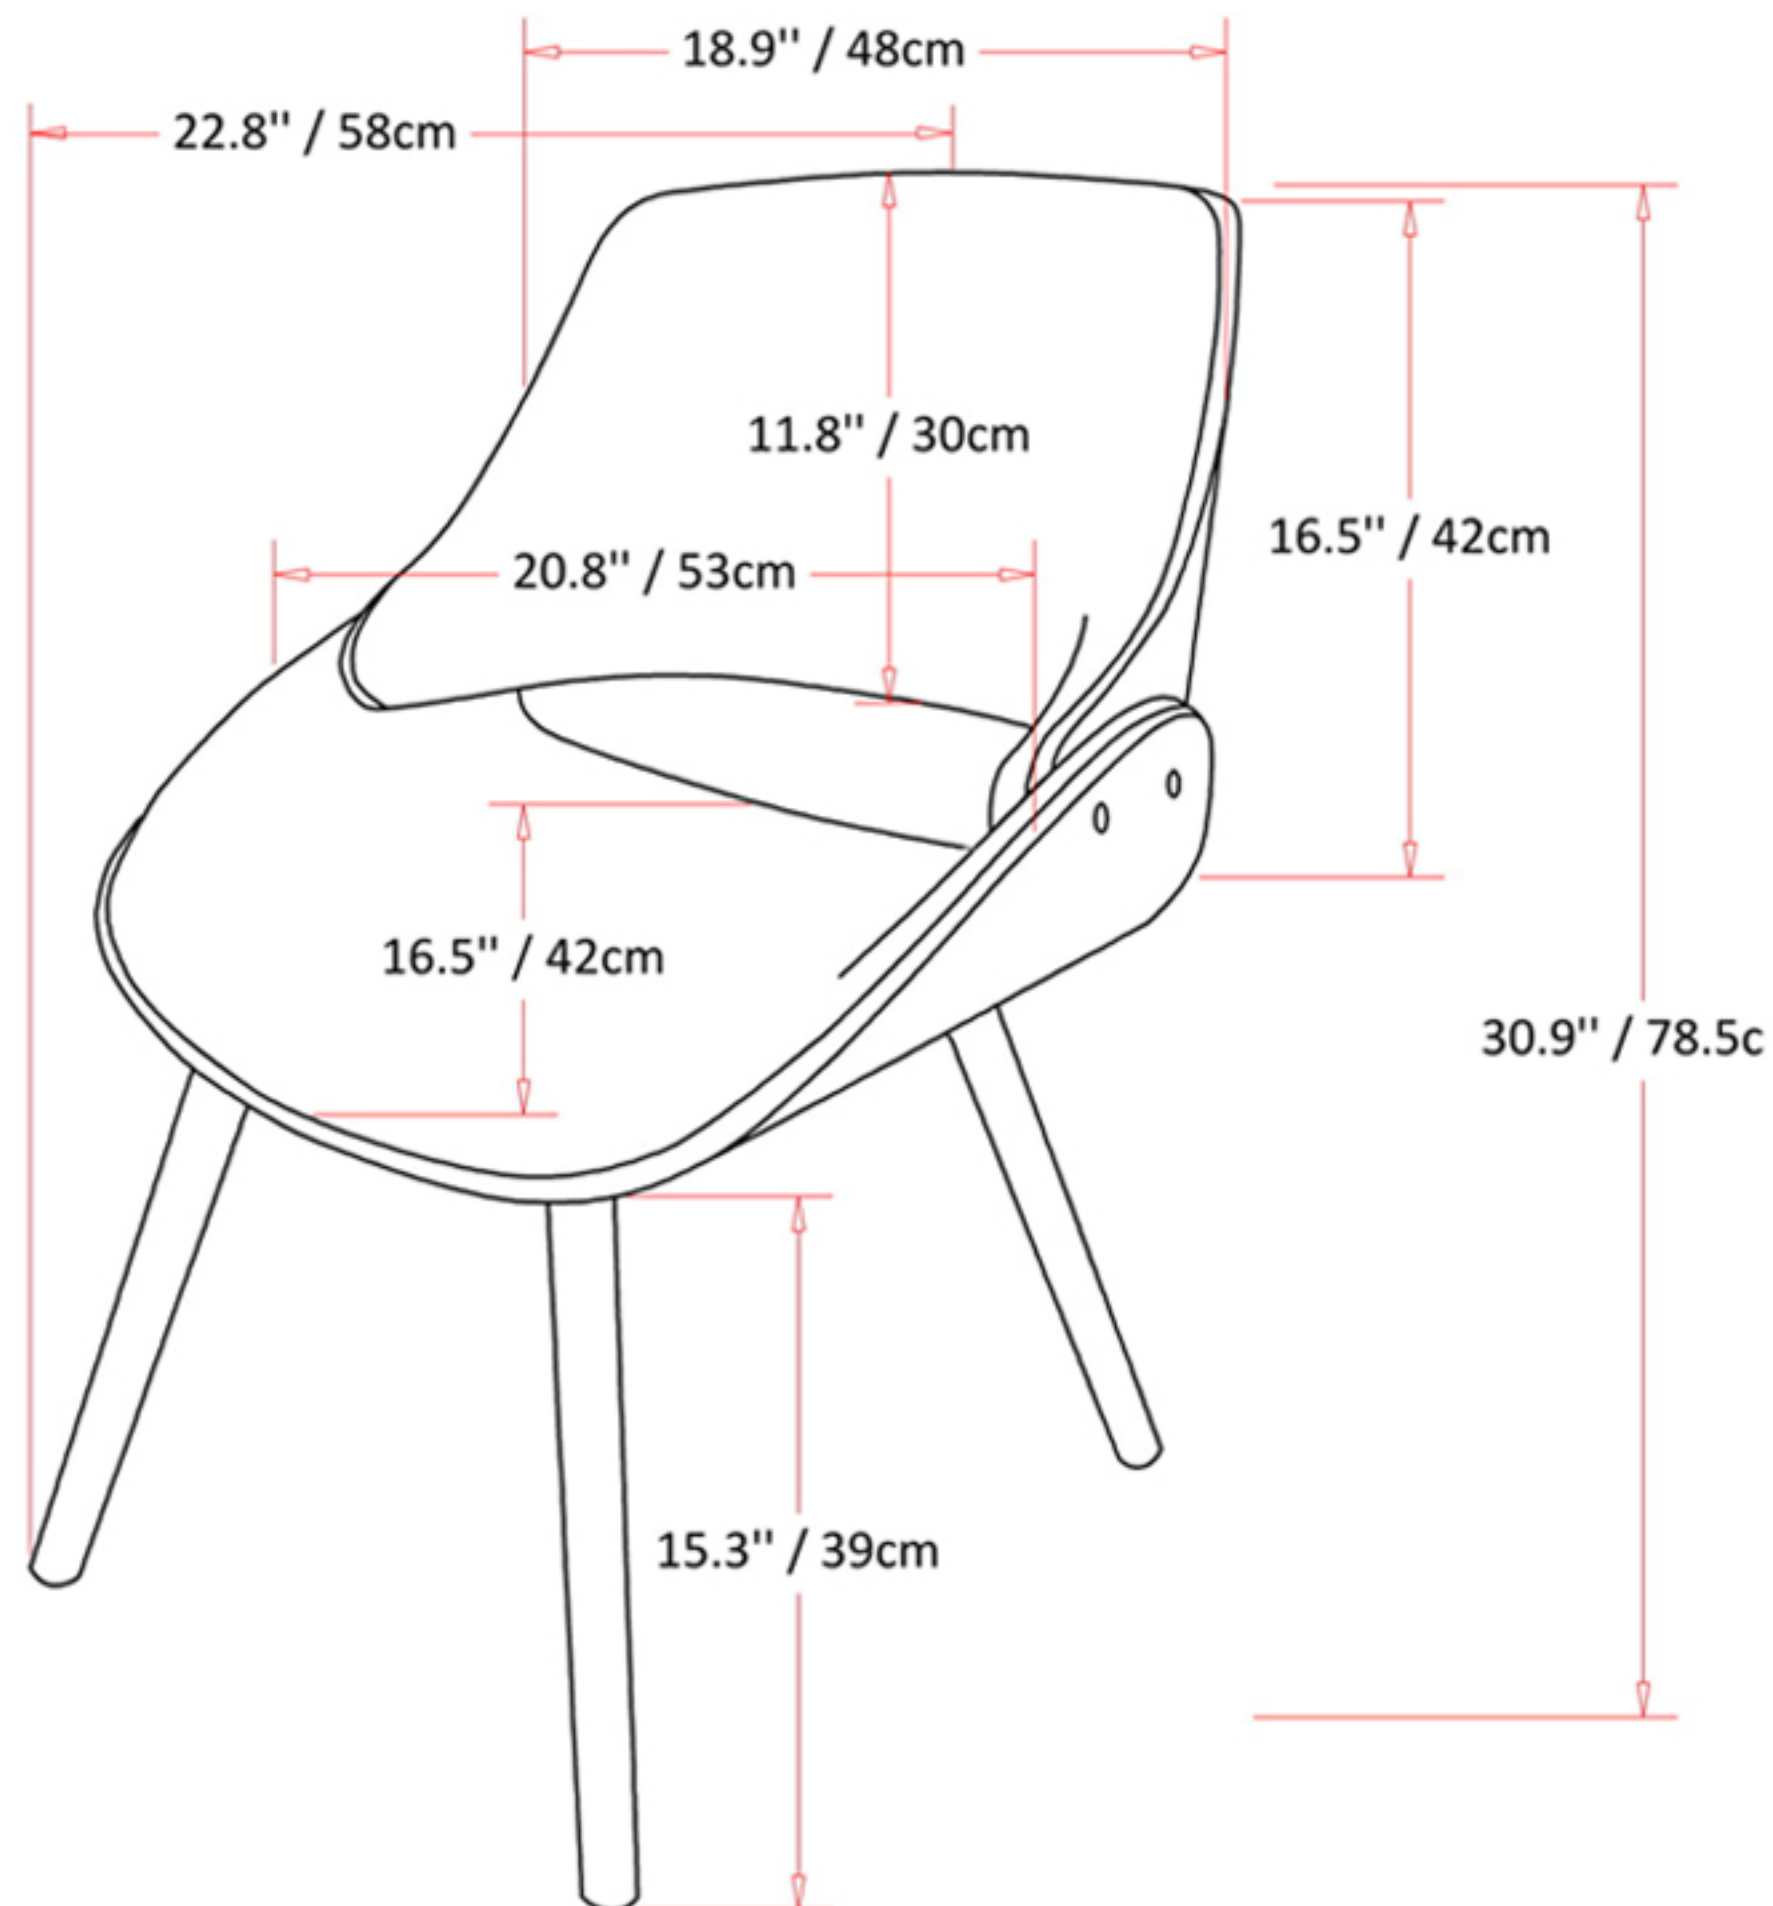

Net Weight- 99.8 ( lbs )

Net Weight: 6.8 (lbs)