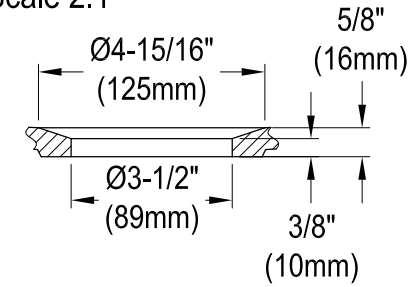

KGPF331810EBC, YBC, KBC

Fireclay Farmhouse Single Bowl Sink

Drain Hole Size

Scale 2:1

Strainer