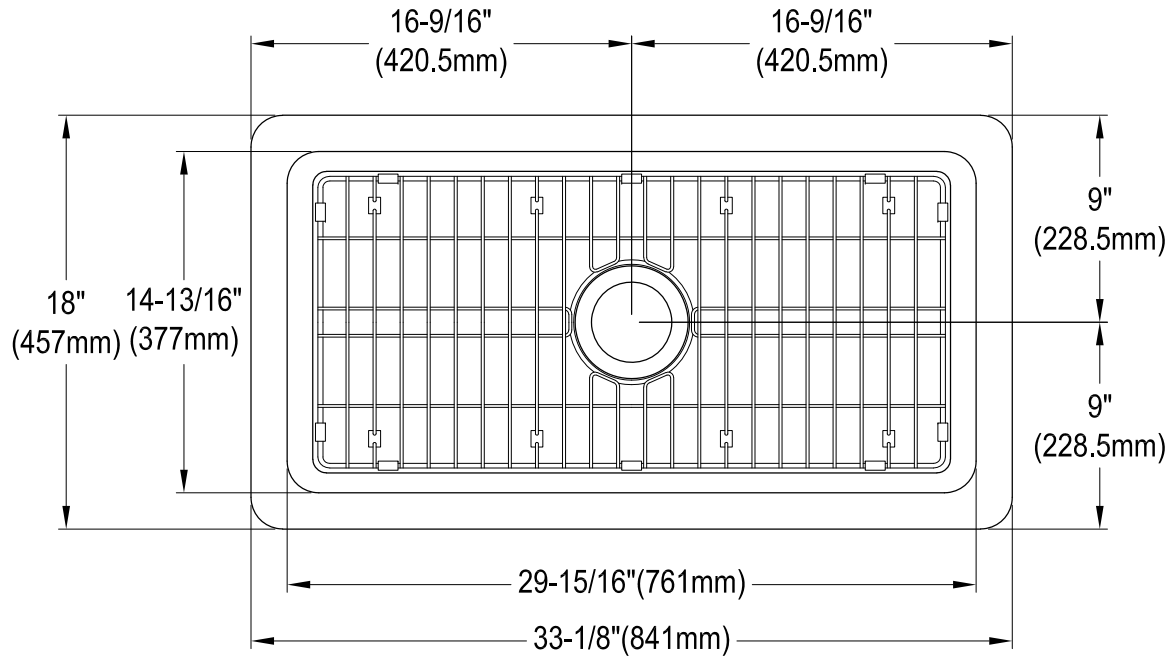

KGPF331810EBC, YBC, KBC

Fireclay Farmhouse Single Bowl Sink

Drain Hole Size

Scale 2:1

Strainer