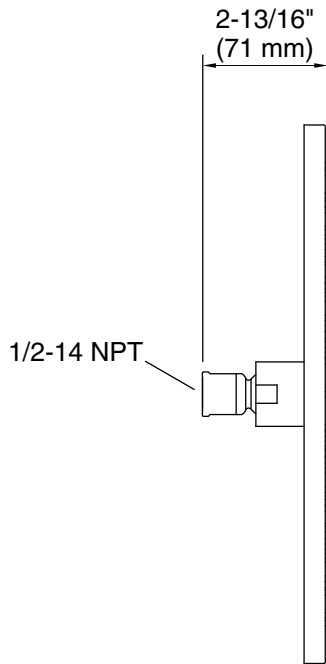

Technical Information

All product dimensions are nominal.

Spout:

Shower/Rainhead rated max flow: 2.5 gal/min (9.5 l/min)

Notes

Install this product according to the installation instructions.