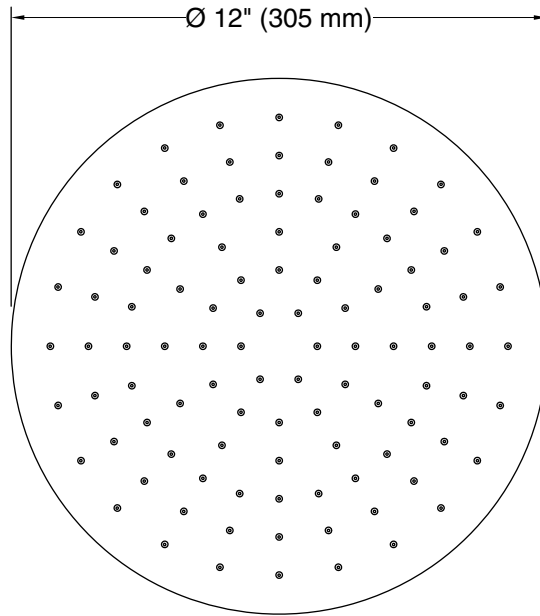

Technical Information

All product dimensions are nominal.

Spout:

Shower/Rainhead rated max flow: 2.5 gal/min (9.5 l/min)

Notes

Install this product according to the installation instructions.