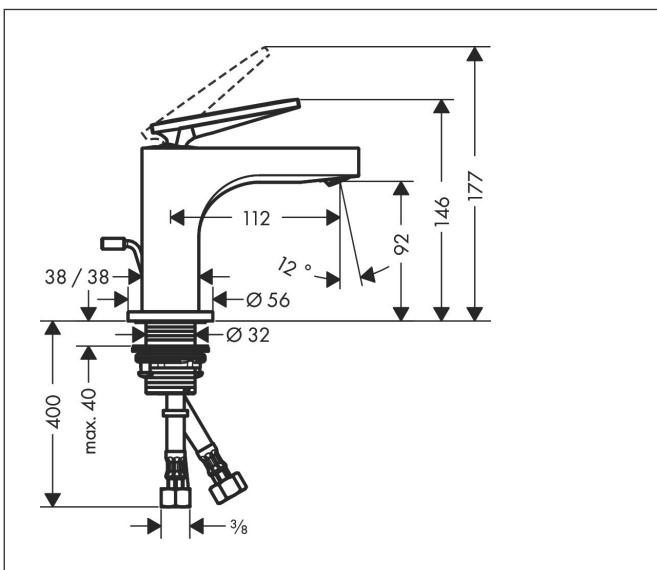

AXOR

hansgrohe

Brand AXOR
Art. Name **AXOR Citterio** Single-Hole Faucet 90 with Pop-Up Drain- Rhombic Cut, 1.2 GPM
Art. Nr. 39001341
Surface brushed black chrome
Pos. 1

Product Picture

Features

- Consists of: Single-handle faucet, Pop-up assembly
- Spray modes: Laminar spray
- Angle-adjustable spray
- Flow: 1.2 GPM (4.5 L/Min)
- Ceramic cartridge
- Includes pop-up drain

Drawing

Technology