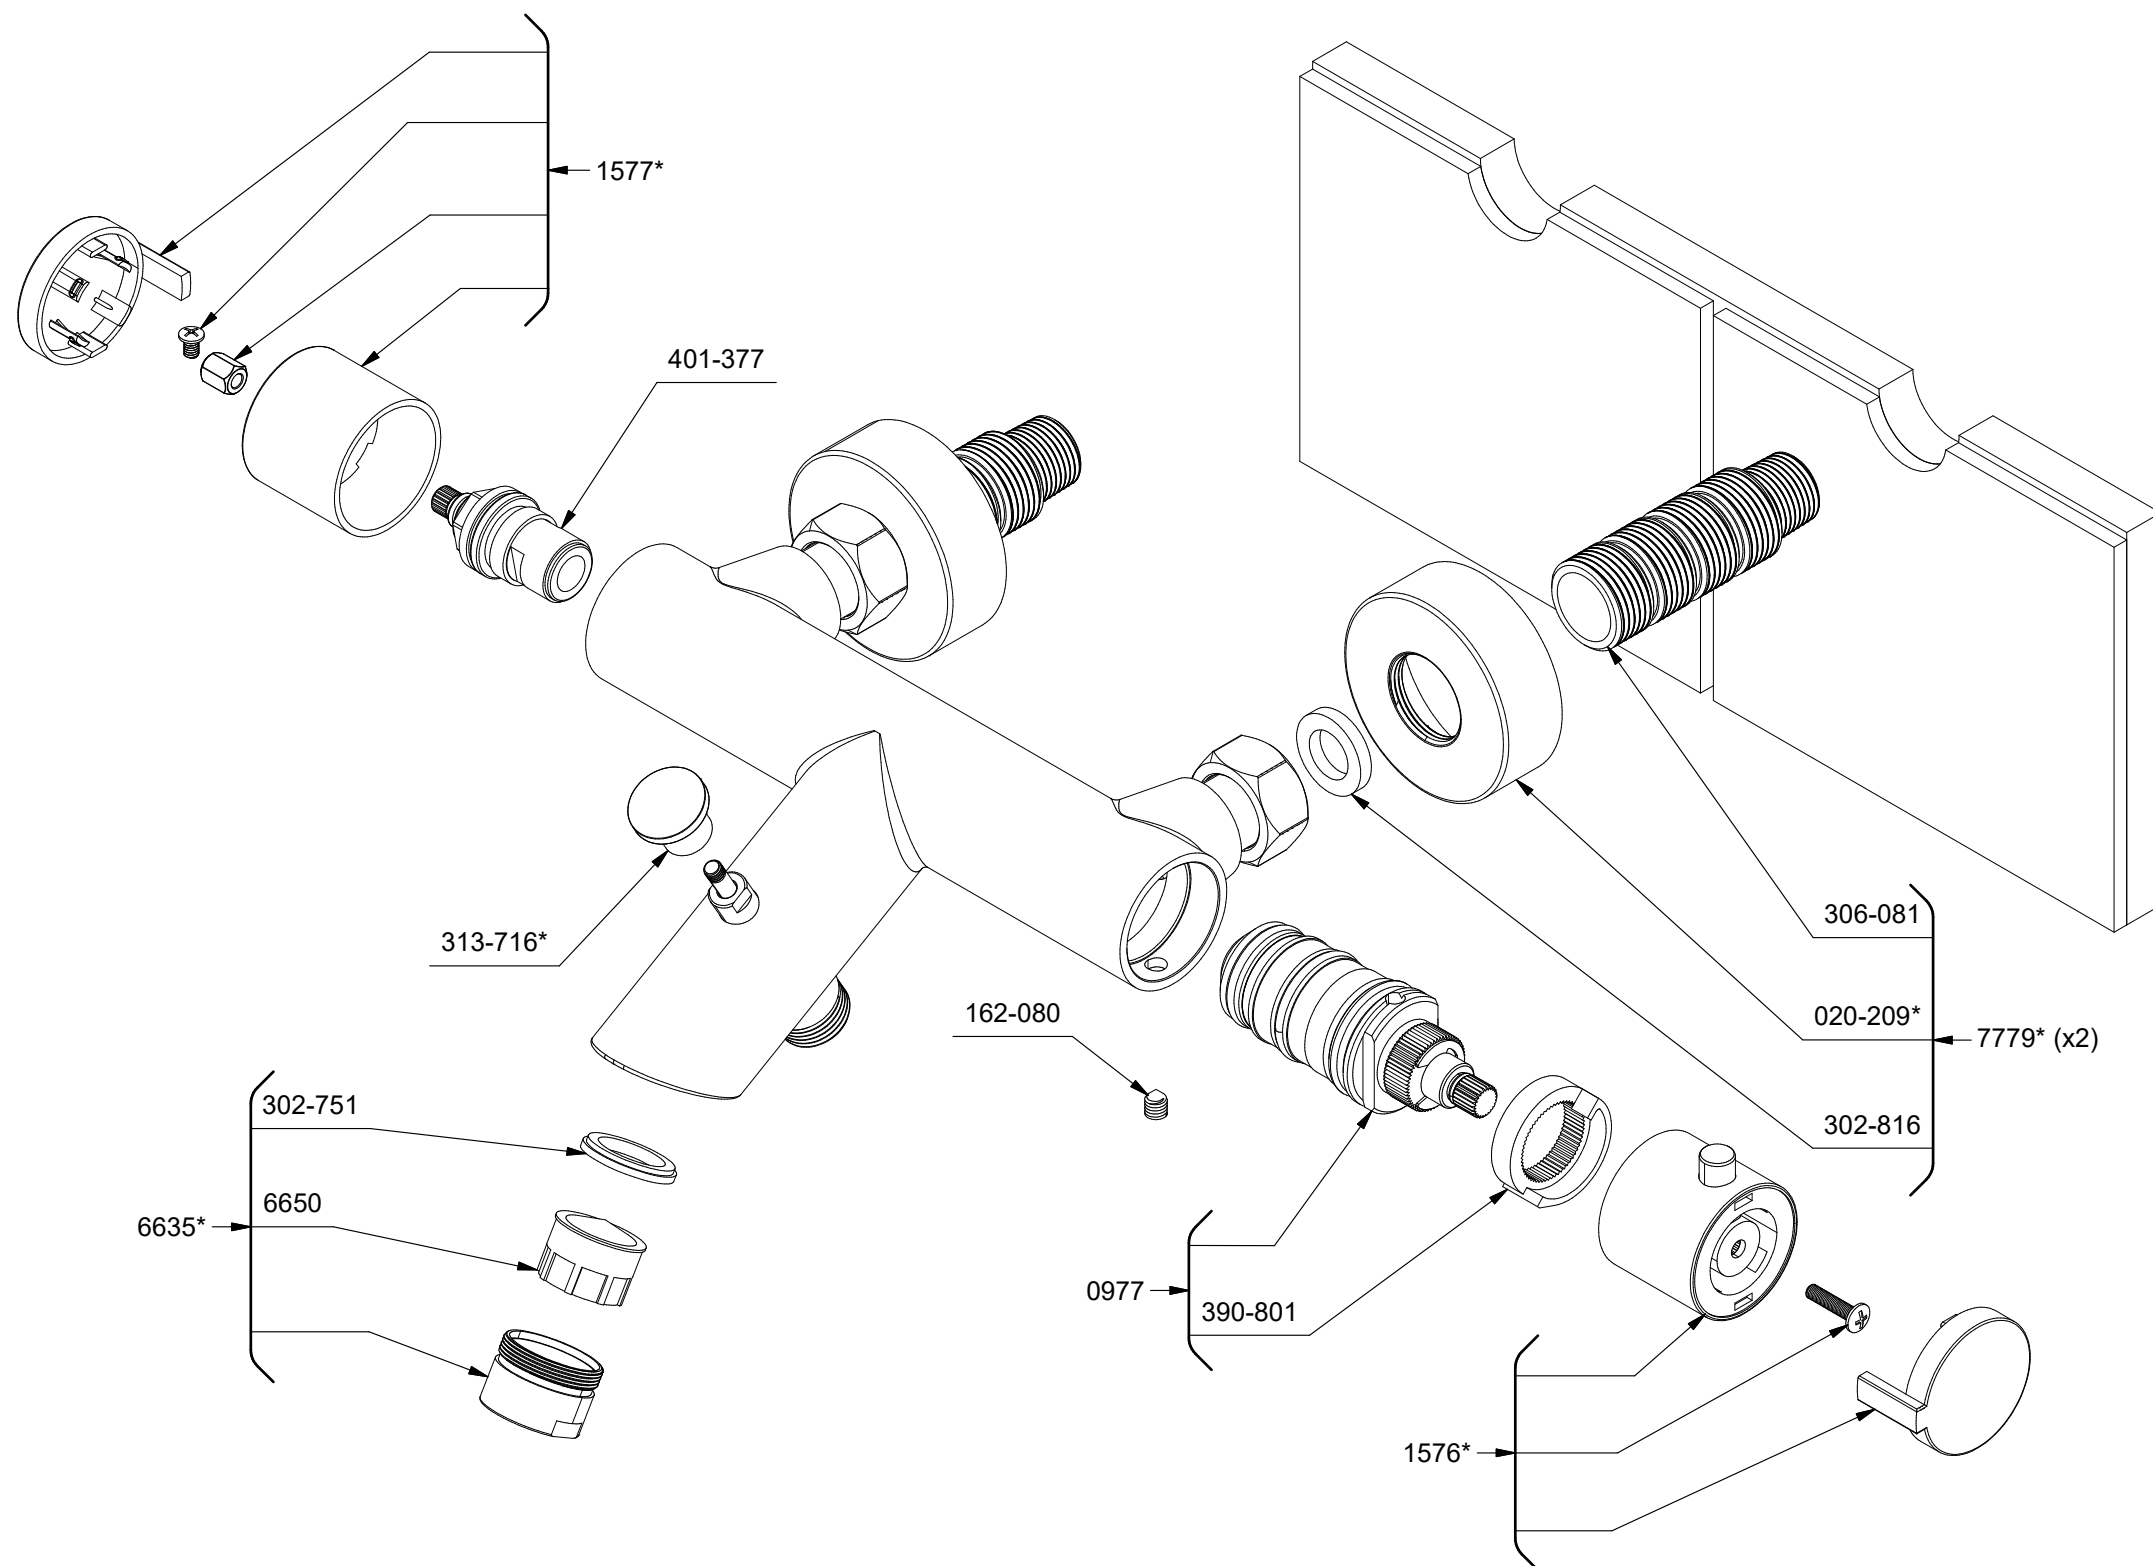

**CSTM81**  
CS  
Type T ½ external bar with spout

\*Les dimensions, les modèles et les finis présentés peuvent différer. / Sizes, models and finishes may differ from those presented.

\*Finish determined by Suffix

Finish	Description
C	Chrome

**TOOL :**

506-030 (Allen key 3mm)