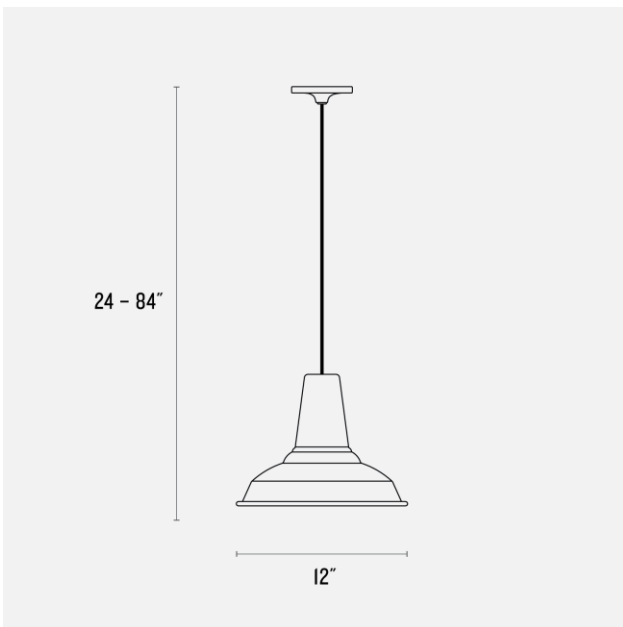

SCHOOLHOUSE

Factory 4 Cord LED Pendant

Application: Pendant

Product Origin: Processed and assembled in Portland, Oregon using ethically-sourced domestic and global components.

UL Listed: Yes

Wattage: 13 W

Voltage: 120 Volts

Location Rating: Damp

Dimensions:

Width: 12"

Canopy Width: 5"

Materials: Steel

Details:

- No bulb required - Includes a self-contained LED module
- Factory Black and Factory White feature a white interior
- Fixture length includes cage if one is selected

Brightness: 910 Lumens

Hour Life: 50,000 hrs

Color Temperature: 3000K

Color Rendering Index: 80 CRI

One year guarantee

Color Options

White
(WT)

Black
(BK)

Cord Options

Black Vinyl
(BV)