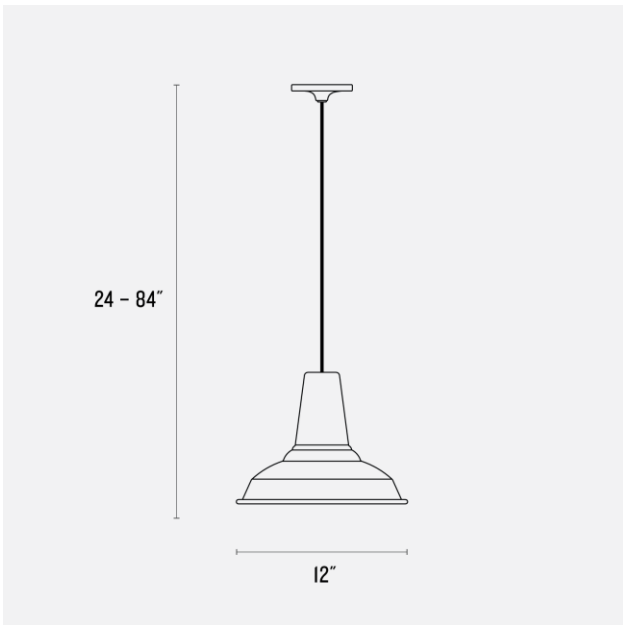

SCHOOLHOUSE

Factory 4 Cord Pendant

Application: Pendant

Product Origin: Processed and assembled in Portland, Oregon using ethically-sourced domestic and global components.

UL Listed: Yes

Max Wattage: 150 W

Voltage: 120 Volts

Location Rating: Damp

Dimensions:

Diameter: 12"

Canopy Width: 5"

Materials: Steel

Details:

- All shade options feature a white interior
- Fixture length includes 12" long shade
- Fixture length includes cage if one is selected

One year guarantee

Color Options

White
(WT)

Black
(BK)

Cord Options

Black Vinyl
(BV)