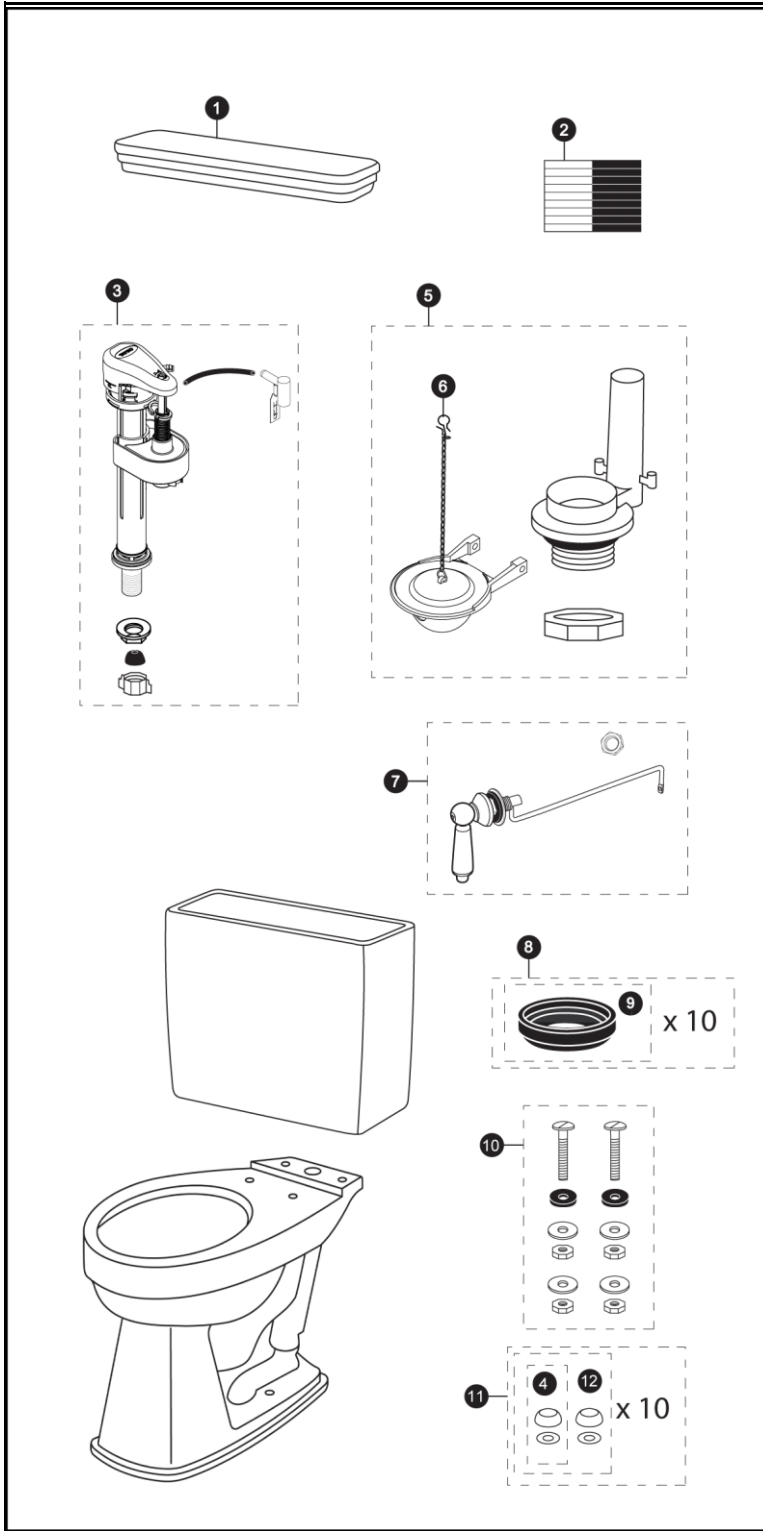

# CST423SF(G)

CST423SF      CST423SFG  
 ST424S        ST424S  
 C423EF        C423EFG

**Promenade®**

**1.6 Gpf Toilet, Round,  
 G-Max®, 12" Rough-In**

Items	Parts	Description
1	TCU424CRS#01	Tank Lid w/ Velcro Tape - Cotton
	TCU424CRS#03	Tank Lid w/ Velcro Tape - Bone
	TCU424CRS#11	Tank Lid w/ Velcro Tape - Colonial White
	TCU424CRS#12	Tank Lid w/ Velcro Tape - Sedona Beige
	TCU424CRS#51	Tank Lid w/ Velcro Tape - Ebony
2	THU107	Velcro Tape
3	TSU53A	Fill Valve
4	THU044#01	Bolt Cap - Cotton
	THU044#03	Bolt Cap - Bone
	THU044#11	Bolt Cap - Colonial White
	THU044#51	Bolt Cap - Ebony
5	THU129P-5A	Flush Valve
6	THU369S	Flapper w/ Chain
7	THU141#01	Trip Lever - Cotton
	THU141#03	Trip Lever - Bone
	THU141#11	Trip Lever - Colonial White
	THU141#12	Trip Lever - Sedona Beige
	THU141#51	Trip Lever - Ebony
	THU141(N)#CP	Trip Lever - Chrome Plated
	THU141#BN	Trip Lever - Brushed Nickel
	THU141#PN	Trip Lever - Polished Nickel
	THU141#RB	Trip Lever - Oil Rubbed Bronze
	THU141#SB	Trip Lever - Satin Bronze
8	THU131	Tank to Bowl Gaskets (10 pieces)
9	9BU024E	Tank to Bowl Gasket
10	TSU01D	Tank Mounting Kit
11	THU098#01	Bolt Cap Sets - Cotton (20 pieces)
	THU098#03	Bolt Cap Sets - Bone (20 pieces)
	THU098#11	Bolt Cap Sets - Colonial White (20 pieces)
	THU098#12	Bolt Cap Sets - Sedona Beige (20 pieces)
	THU098#51	Bolt Cap Sets - Ebony (20 pieces)
12	THU044S#01	Bolt Cap Set - Cotton (2 pieces)
	THU044S#03	Bolt Cap Set - Bone (2 pieces)
	THU044S#11	Bolt Cap Set - Colonial White (2 pieces)
	THU044S#12	Bolt Cap Set - Sedona Beige (2 pieces)
	THU044S#51	Bolt Cap Set - Ebony (2 pieces)

**Note:**

THU141(N) has left hand threads.

**Product Number Explanations**

**Two-Piece Toilet**

(CST) Gravity Type Toilet  
 (423) Model  
 (S) G-Max®  
 (F) Universal Height

**Tank**

(ST) Tank  
 (424) Model  
 (S) G-Max®

**Bowl**

(C) Bowl  
 (423) Model  
 (E) E-Max®  
 (F) Universal Height

Actual Product may vary slightly from illustration.