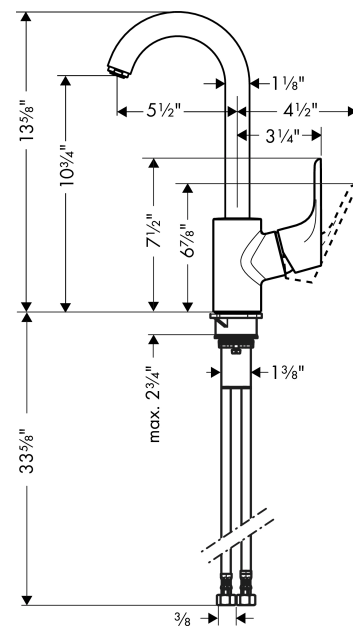

**Focus**

**Bar Faucet, 1.5 GPM**

Finishes : **chrome** Part no. : **04507001**

**Description**

**Features**

- Swivel range 150°
- Aerated spray
- Single-hole installation
- Flow: 1.5 GPM (5.7 L/Min)
- Ceramic cartridge
- 3/8" connections

**Technology**

**Compliance**

**Product image**

**Scale drawing**

**Focus**

**Bar Faucet, 1.5 GPM**

Finishes : **chrome** Part no. : **04507001**

**Exploded drawing**

Year of production: >10/18

**Focus****Bar Faucet, 1.5 GPM**Finishes : **chrome** Part no. : **04507001****Spare parts list**

Year of production: &gt;10/18

Pos.	Description	Part no.	Price	PU
1	handle	98460000	-	1
2	screw cover	96338000	-	1
3	flange	95498000	-	1
4	nut	97209000	-	1
5	cartridge, assy	92730000	-	1
6	locking screw for handle	95140000	-	1
7	seal	95008000	-	1
8	sealing set	92646000	-	1
9	screw	97662000	-	1
10	axialring	97558000	-	1
11	fixing set (Ø 34)	95049000	-	1
12	connection hose 35½" M8x0,75 3/8"	96316001	-	1
13	aerator M24x1 (5 l/min)	88744000	-	1