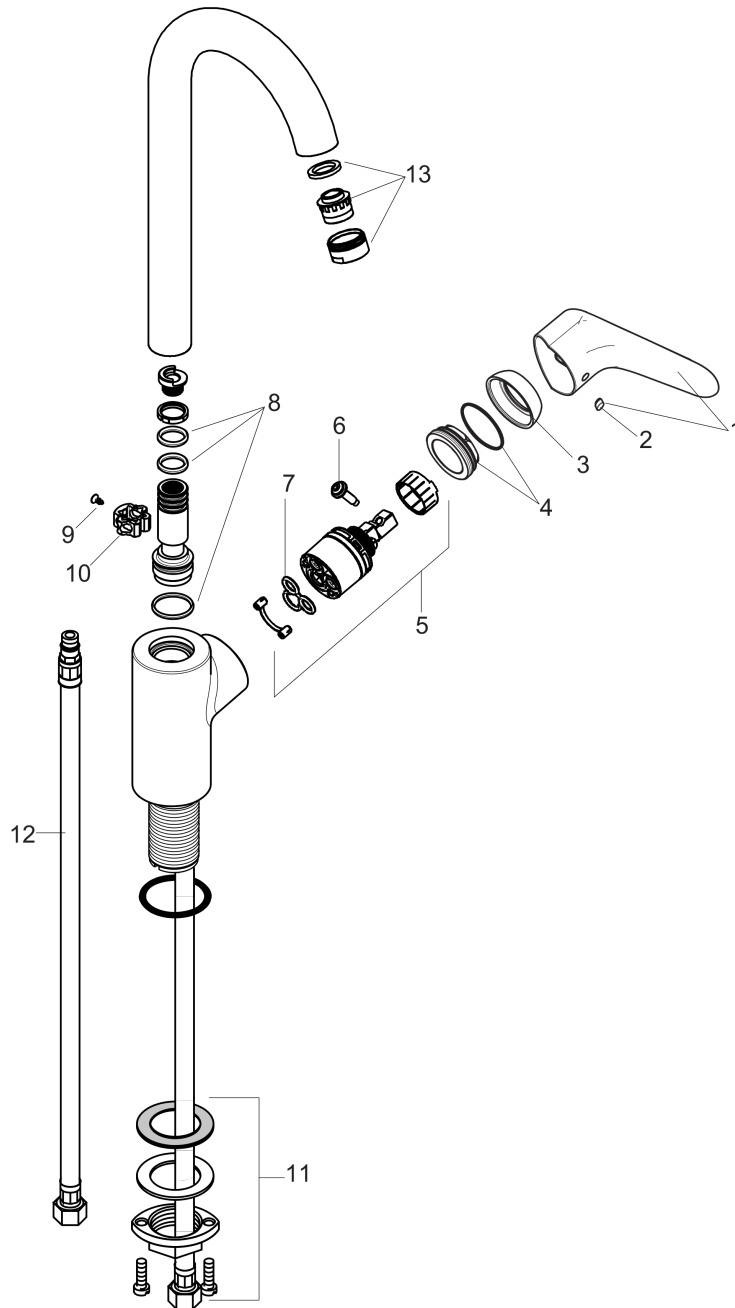

**Focus**

**Bar Faucet, 1.5 GPM**

Finishes : **chrome** Part no. : **04507001**

**Description**

**Features**

- Swivel range 150°
- Aerated spray
- Single-hole installation
- Flow: 1.5 GPM (5.7 L/Min)
- Ceramic cartridge
- 3/8" connections

**Technology**

**Compliance**

**Product image**

**Scale drawing**

**Focus**

**Bar Faucet, 1.5 GPM**

Finishes : **chrome** Part no. : **04507001**

**Exploded drawing**

Year of production: >10/18

**Focus****Bar Faucet, 1.5 GPM**Finishes : **chrome** Part no. : **04507001****Spare parts list**

Year of production: &gt;10/18

Pos.	Description	Part no.	Price	PU
1	handle	98460000	-	1
2	screw cover	96338000	-	1
3	flange	95498000	-	1
4	nut	97209000	-	1
5	cartridge, assy	92730000	-	1
6	locking screw for handle	95140000	-	1
7	seal	95008000	-	1
8	sealing set	92646000	-	1
9	screw	97662000	-	1
10	axialring	97558000	-	1
11	fixing set (Ø 34)	95049000	-	1
12	connection hose 35½" M8x0,75 3/8"	96316001	-	1
13	aerator M24x1 (5 l/min)	88744000	-	1