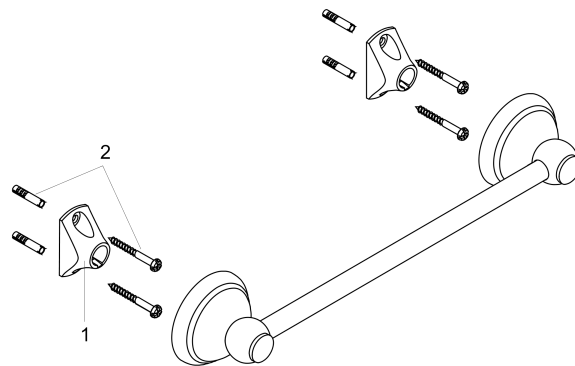

C Accessories

Towel Bar, 24"

Finishes : **brushed nickel** Part no. : **06098820**

Description

Features

- Brass
- Wall-mounted
- Metal holder

Item details

List Price \$ 215.00

Product image

Scale drawing

C Accessories

Towel Bar, 24"

Finishes : **brushed nickel** Part no. : **06098820**

Exploded drawing

Year of production: >05/04

C Accessories

Towel Bar, 24"

Finishes : **brushed nickel** Part no. : **06098820**

Spare parts list

Year of production: >**05/04**

Pos.	Description	Part no.	Price	PU
1	support element	96341000	-	1
2	mounting set	40915000	-	1