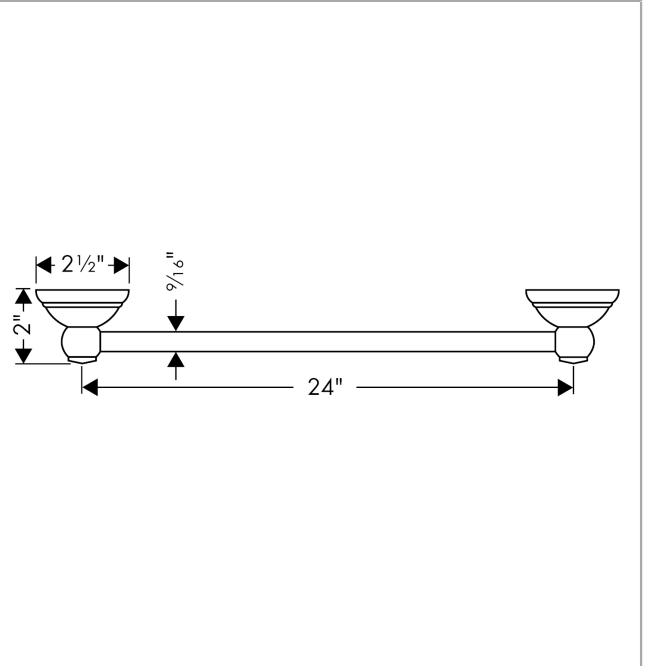

C Accessories

Towel Bar, 24"

Finishes : **brushed nickel** Part no. : **06098820**

Description

Features

- Brass
- Wall-mounted
- Metal holder

Item details

List Price \$ 215.00

Product image

Scale drawing

C Accessories

Towel Bar, 24"

Finishes : **brushed nickel** Part no. : **06098820**

Exploded drawing

Year of production: >05/04

C Accessories

Towel Bar, 24"

Finishes : **brushed nickel** Part no. : **06098820**

Spare parts list

Year of production: >**05/04**

Pos.	Description	Part no.	Price	PU
1	support element	96341000	-	1
2	mounting set	40915000	-	1