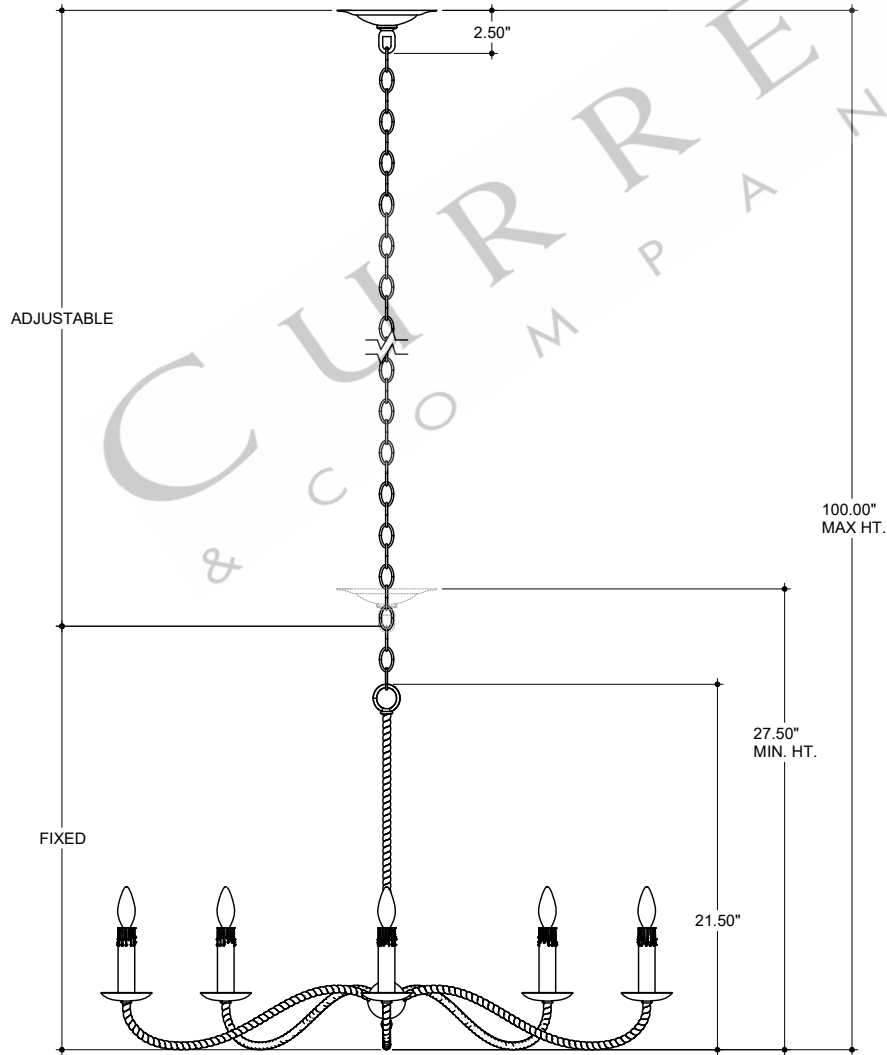

33.25" DIA. BODY
 6.00" DIA. CANOPY
 1.00" H X 4.25" W CROSS BAR

TOP VIEW

CANOPY DETAIL

FRONT VIEW

CURREY & COMPANY