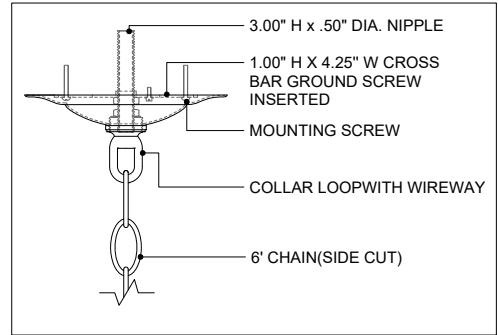

33.25" DIA. BODY
 6.00" DIA. CANOPY
 1.00" H X 4.25" W CROSS BAR

TOP VIEW

CANOPY DETAIL

FRONT VIEW

CURREY & COMPANY