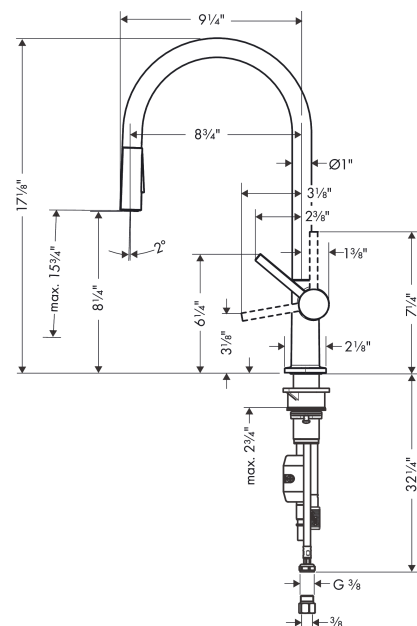

Talis N
HighArc Kitchen Faucet, O-Style 2-Spray Pull-Down, 1.75 GPM
 Finishes : **matte black** Part no. : **72800671**

Description

Features

- Swivel range adjustable in 4 steps 60°, 110°, 150° or 360°
- Aerated and needle spray
- Toggle spray diverter
- MagFit magnetic sprayhead docking
- Single-hole installation
- Flow: 1.75 GPM (6.6 L/Min)
- Ceramic cartridge
- 3/8" connections
- Integrated double backflow prevention
- 1 3/8" Mounting hole required
- Single lever kitchen mixer, connection hoses, Fastening set, Assembly instructions
- MASS/Massachusetts
- NSF61/IAPMO/N3016-(No NSF Logo!)
- DOE/FTC
- NSF372(LL)/Iapmo/6738-(No NSF Logo!)
- TECQ/Texas Registered
- ADA/IAPMO/3016
- CEC/California/Watersaving

Technology

Compliance

Product image

Scale drawing

Talis N
HighArc Kitchen Faucet, O-Style 2-Spray Pull-Down, 1.75 GPM
 Finishes : **matte black** Part no. : **72800671**

Exploded drawing

Year of production: >06/20