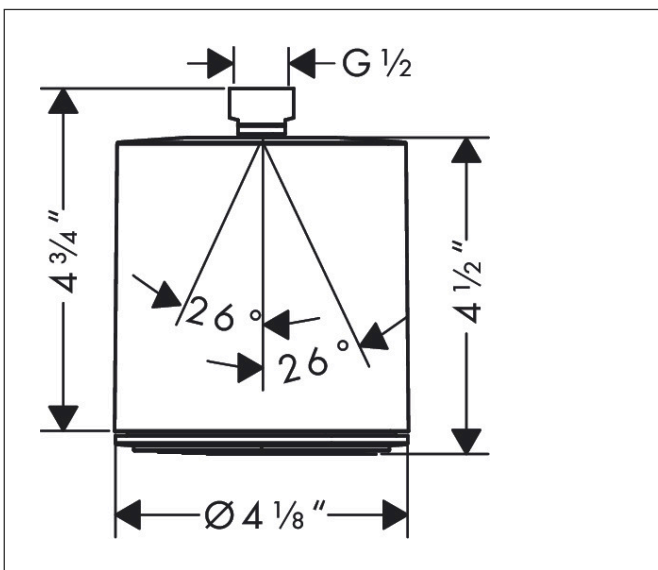

Brand hansgrohe
 Art. Name **Pulsify S** Showerhead 105 1-Jet 1.75 GPM
 Art. Nr. 24132671
 Surface matte black
 Pos. 1

reddot winner 2021

Product Picture

Features

- shower head size: 105 mm
- Spray modes: PowderRain
- Spray face surface: graphite
- Flow: 1.75 GPM (6.6 L/Min)

Drawing

Technology

Spray Types